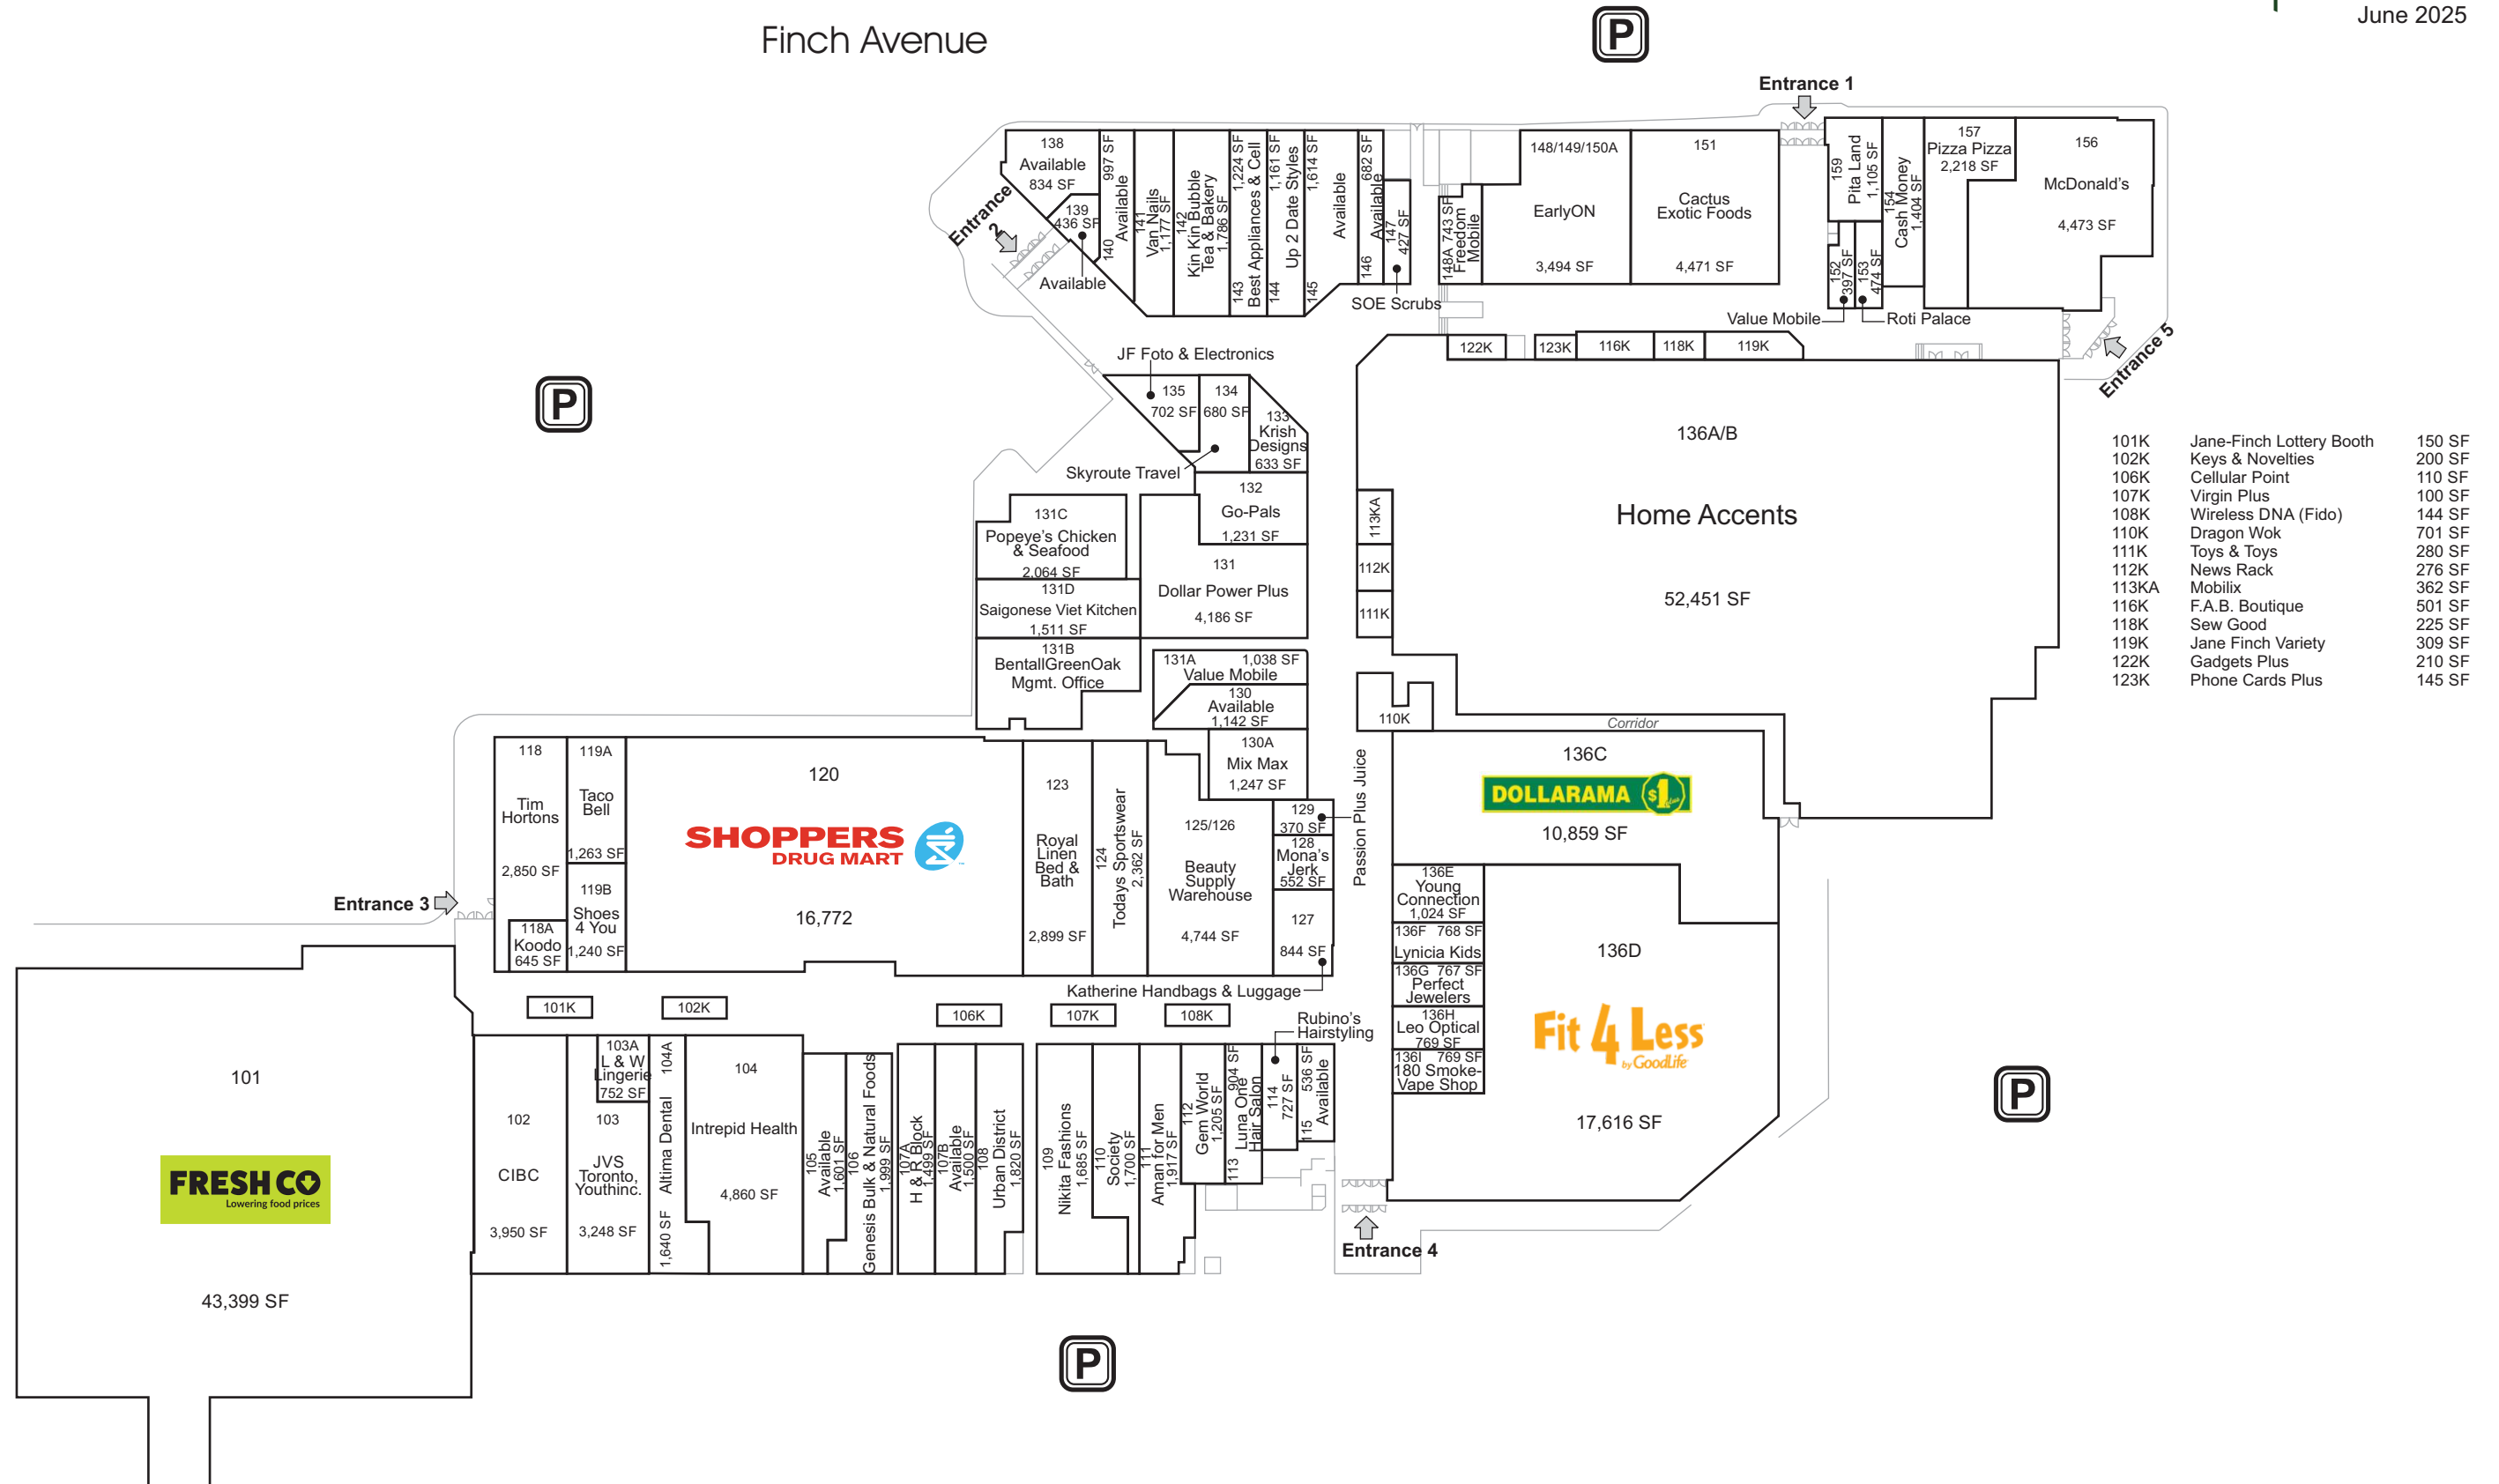

Jane Finch Mall

Toronto, ON

Finch Avenue

Jane Street

This site plan is presented solely for the purpose of identifying the approximate location of the buildings as presently contemplated by the owner/landlord. Building dimensions, access and parking areas, existing tenant locations and identities are approximate and subject to change at the owner's discretion from time to time without notice. The information provided herein should be otherwise verified and is not intended to be relied upon in the form presented.