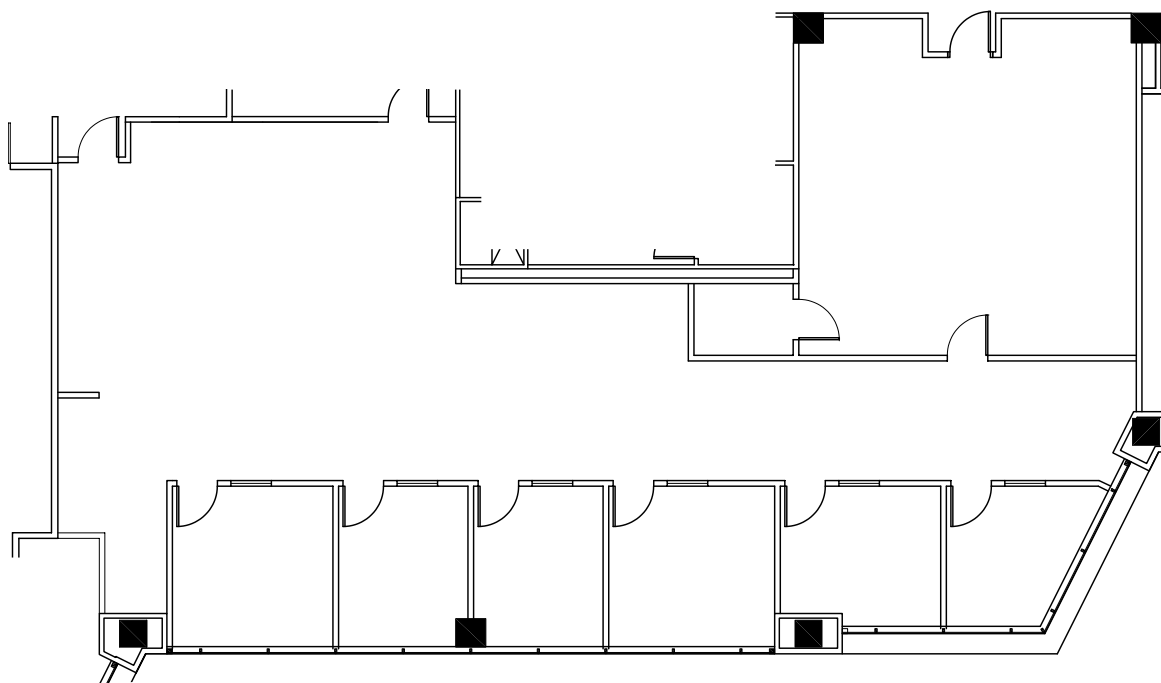

# ROCKY POINT CENTRE

3030 N Rocky Point Drive - Tampa, FL

Partial 7th Floor: Suite 750

**3,685 RSF**