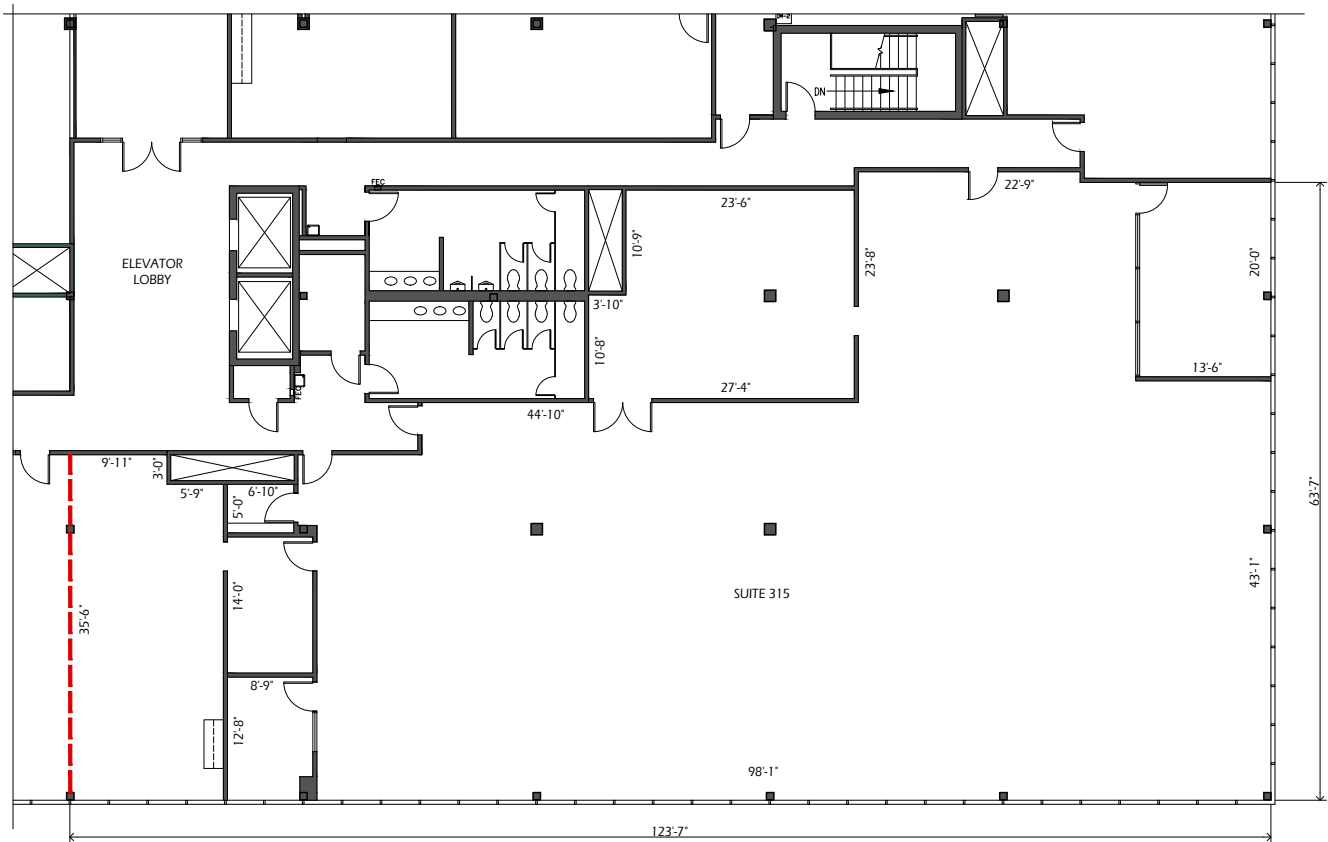

# Reflections I

7775 Baymeadows Way, Jacksonville, FL 32256

*Suite 315 | 7,437 SF  
(will sub-divide)*

REFERENCE PLAN  
NOT TO SCALE

**Mark Montgomery**  
Senior Vice President  
904.708.0542  
mark.montgomery@avisonyoung.com