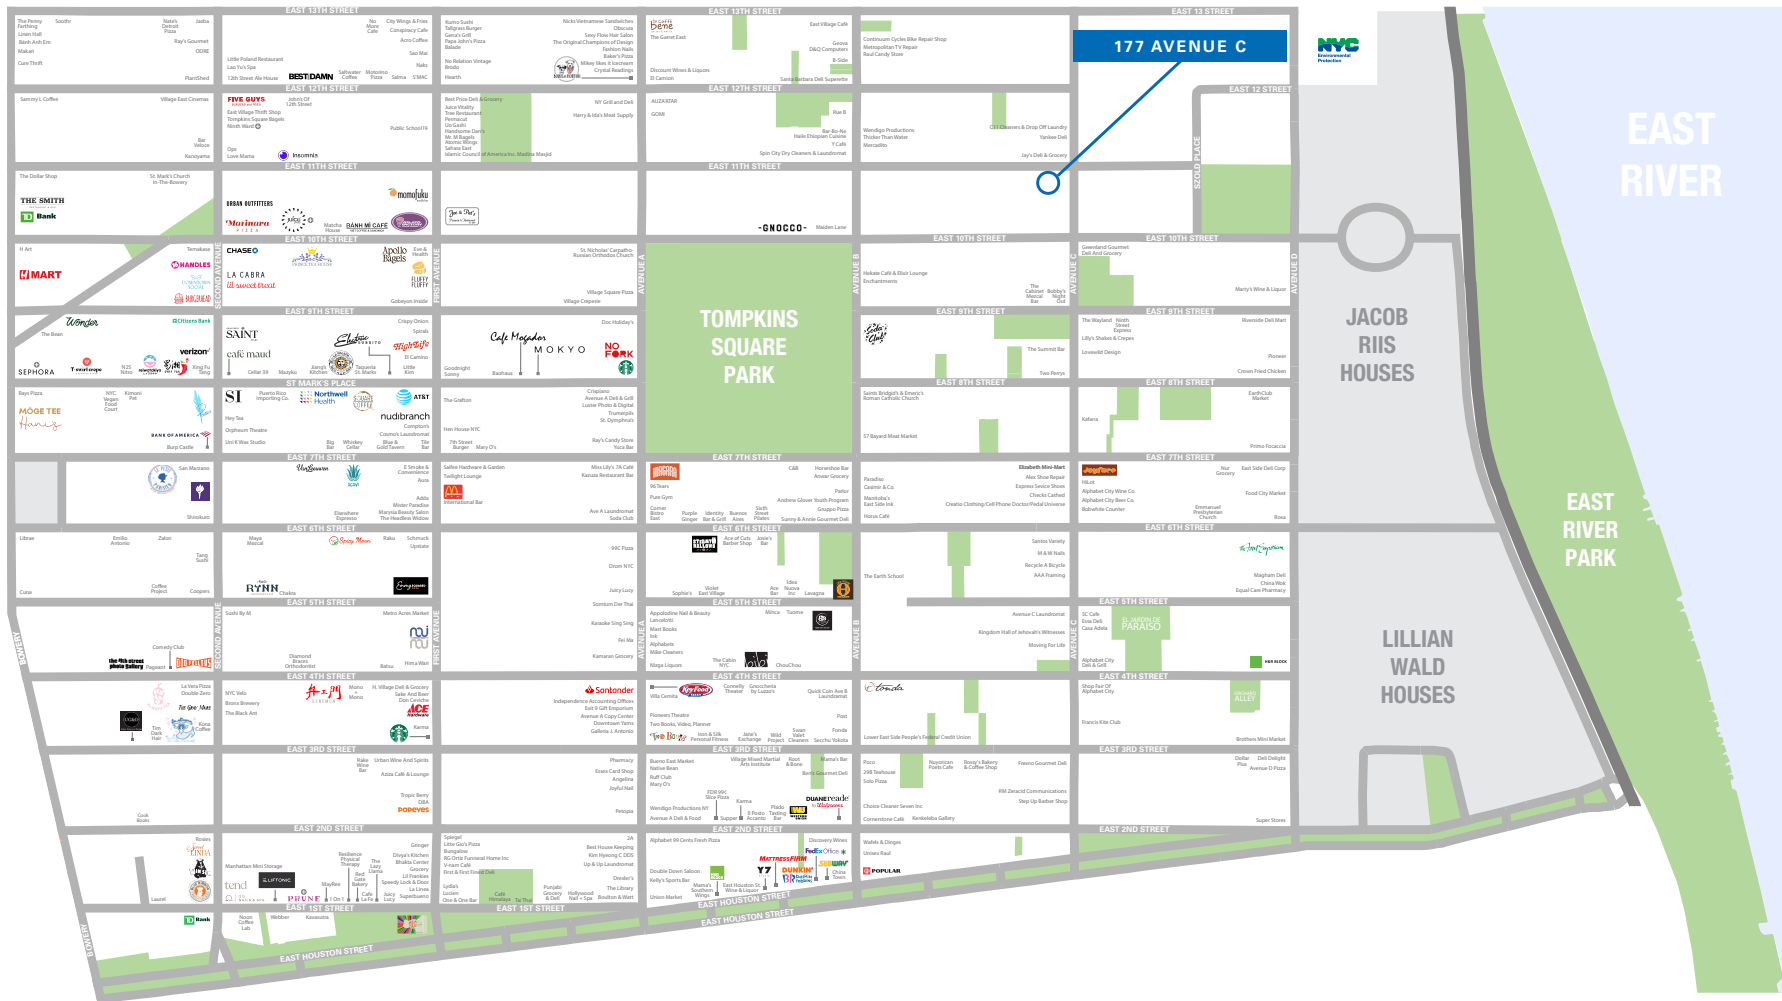

177 AVENUE C

CONTACT

Aric Trakhtenberg
t 212-916-3386
aric.trakhtenberg@nrmk.com

Ravi Idnani
t 212-916-2938
ravi.idnani@nrmk.com

nrmk.com

©2026 NEWMARK Licensed in New York as Newmark Retail, Real Estate Broker
The information contained herein has been obtained from sources deemed reliable but has not been verified and no guarantee, warranty or representation, either express or implied, is made with respect to such information. Terms of sale or lease and availability are subject to change or withdrawal without notice.