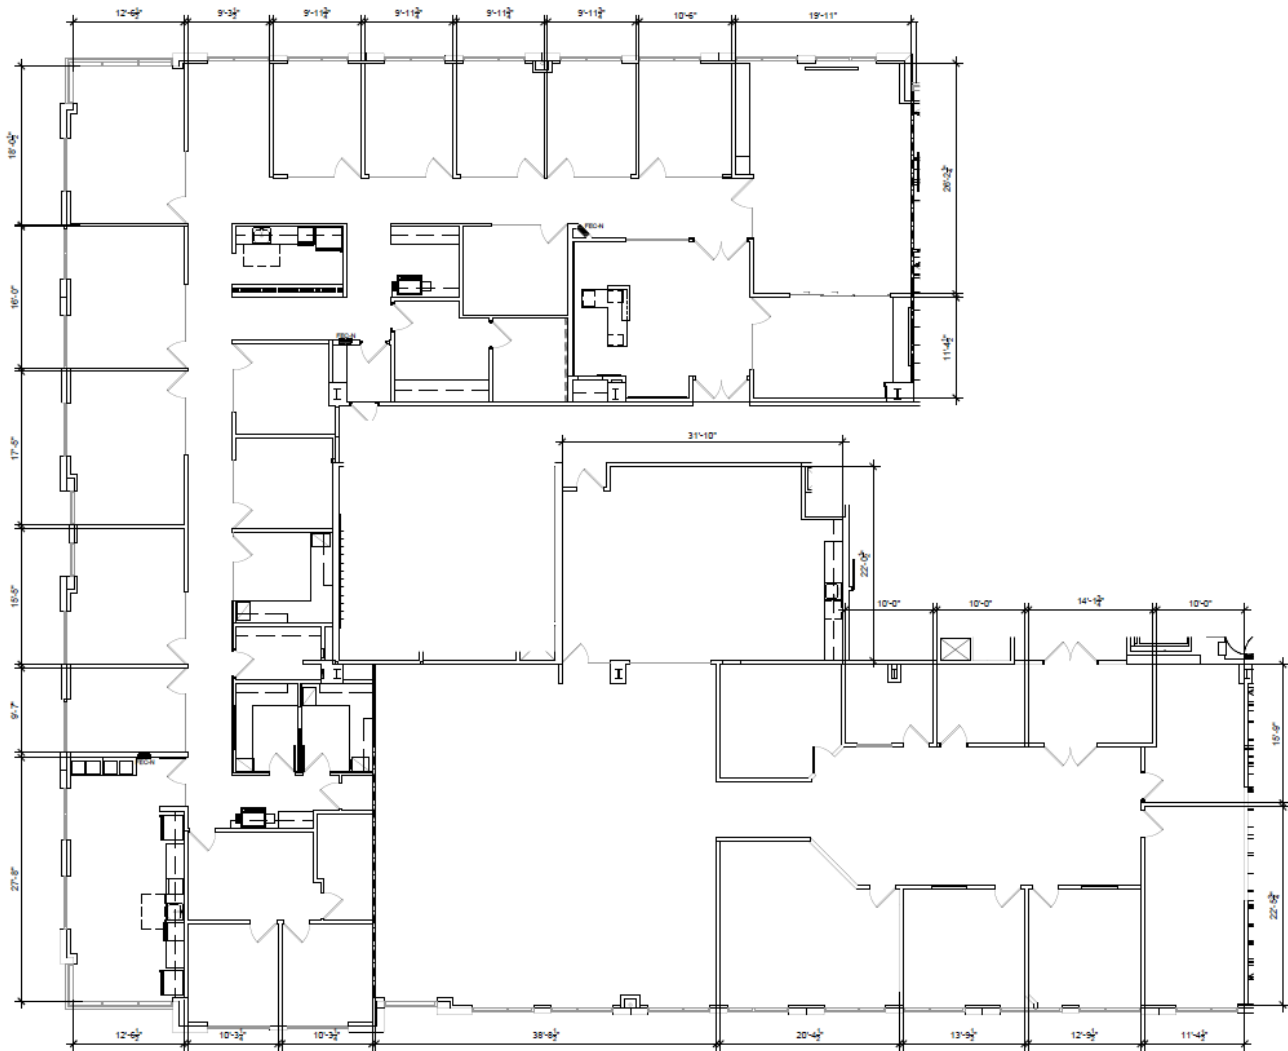

Boca Colonnade II

750 Park of Commerce Blvd
Boca Raton, FL 33487

Suite 300 & 310 | 12,396 SF

For more information please contact:

Kevin McCarthy
Senior Managing Director
kevin.mccarthy@jll.com
+1 561 292 2668