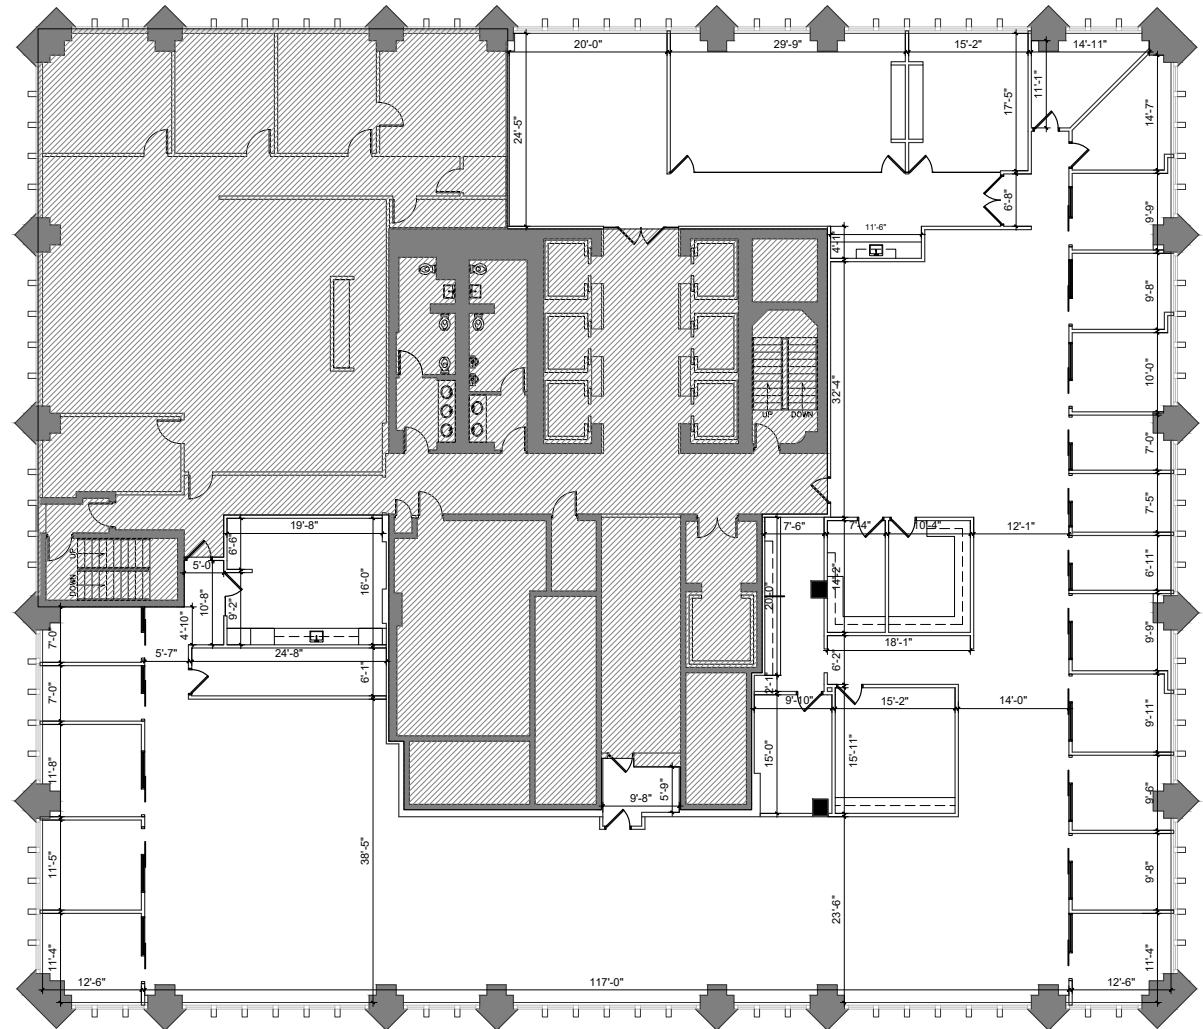

**VIEW
VIRTUAL
TOUR**

SUITE 1100: 13,790 SF

**RENT READY
BUILDOUT**

For more information, please contact:

JON BLUNK
President
305.400.9887
jblunk@tcrefl.com

CRISTINA GLARIA
Senior Vice President
305.867.3626
cglaria@tcrefl.com