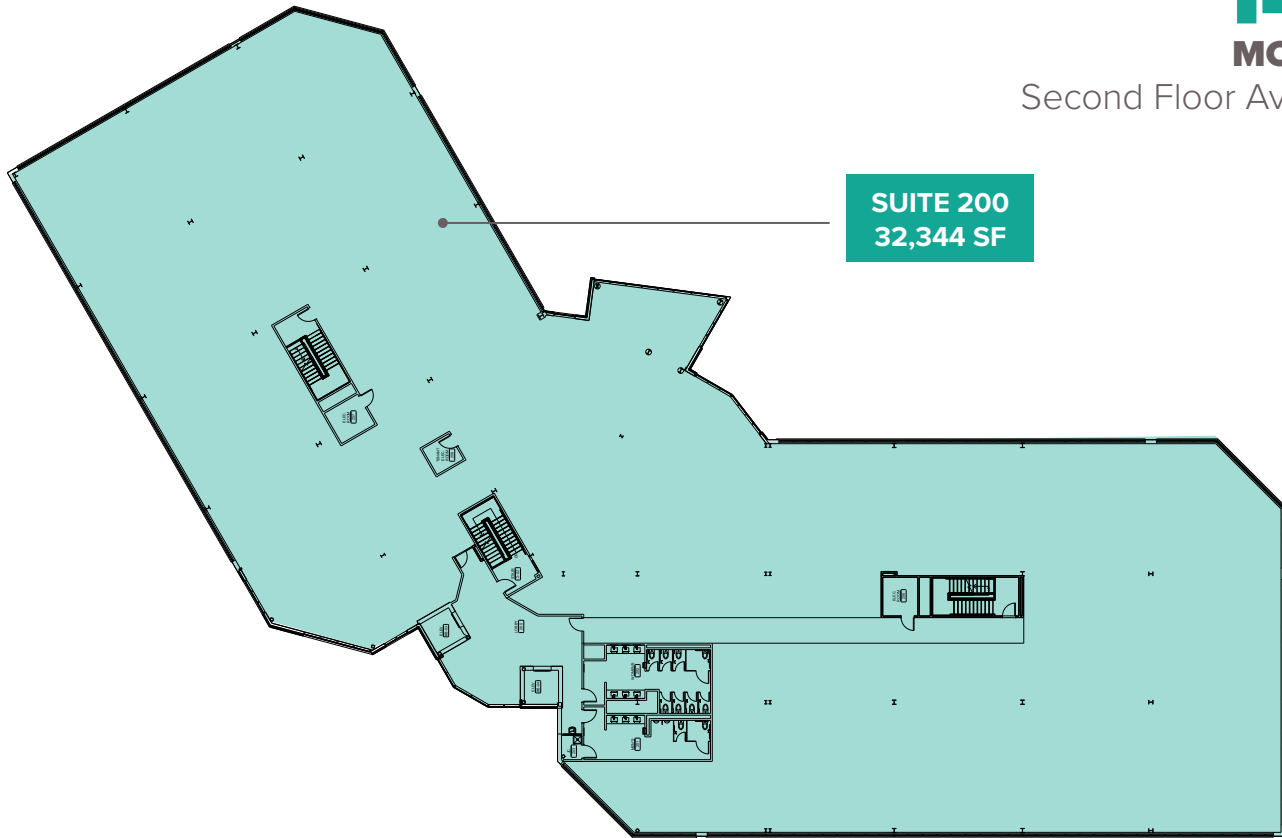

CHESTERBROOK

1400 MORRIS DR

Second Floor Availabilities

JLL | Jones Lang LaSalle Brokerage, Inc.
550 Swedesford Road, Suite 260
Wayne, PA 19087

Doug Newbert
610.249.2273
doug.newbert@jll.com

Mike MacCroy
610.249.2270
mike.maccroy@jll.com