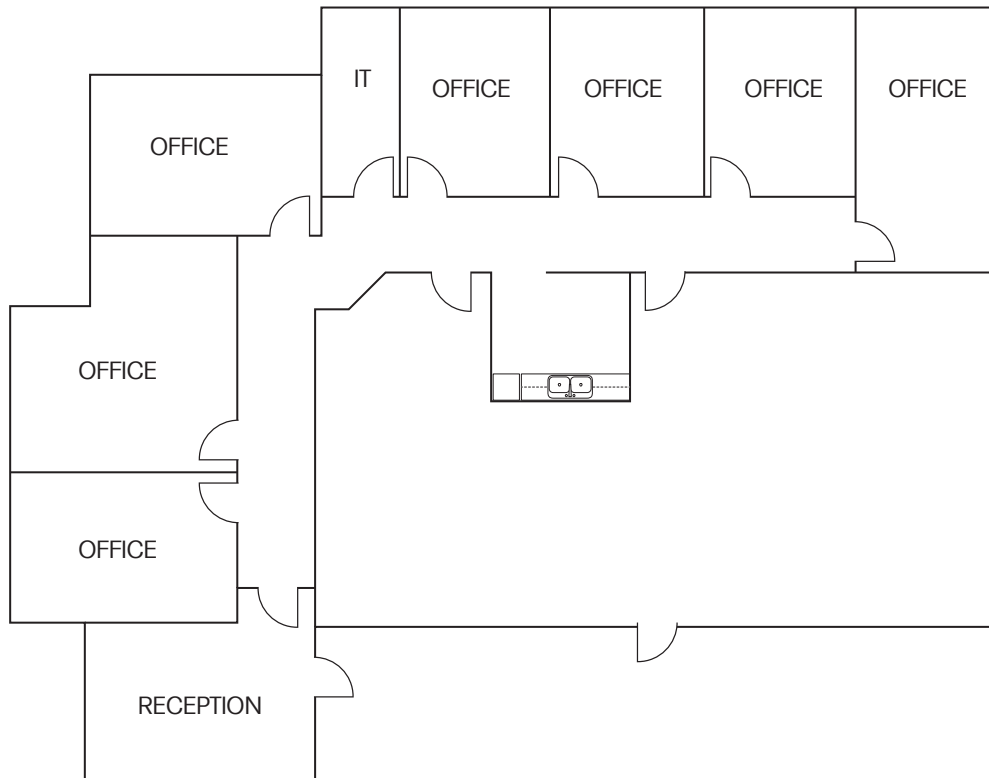

858.453.0505 | 858.408.3976 Fax

Lic #01991785 • www.VoitCo.com

KEARNY MESA

8745 AERO DRIVE
SUITE 330

SAN DIEGO, CA 92123

SUITE 330

- 2,930 Square Foot office suite
- Corner unit
- Six (6) private offices
- Reception
- Work room
- IT room
- Conference room
- Training room
- Break room
- Sublease expires December 31, 2029