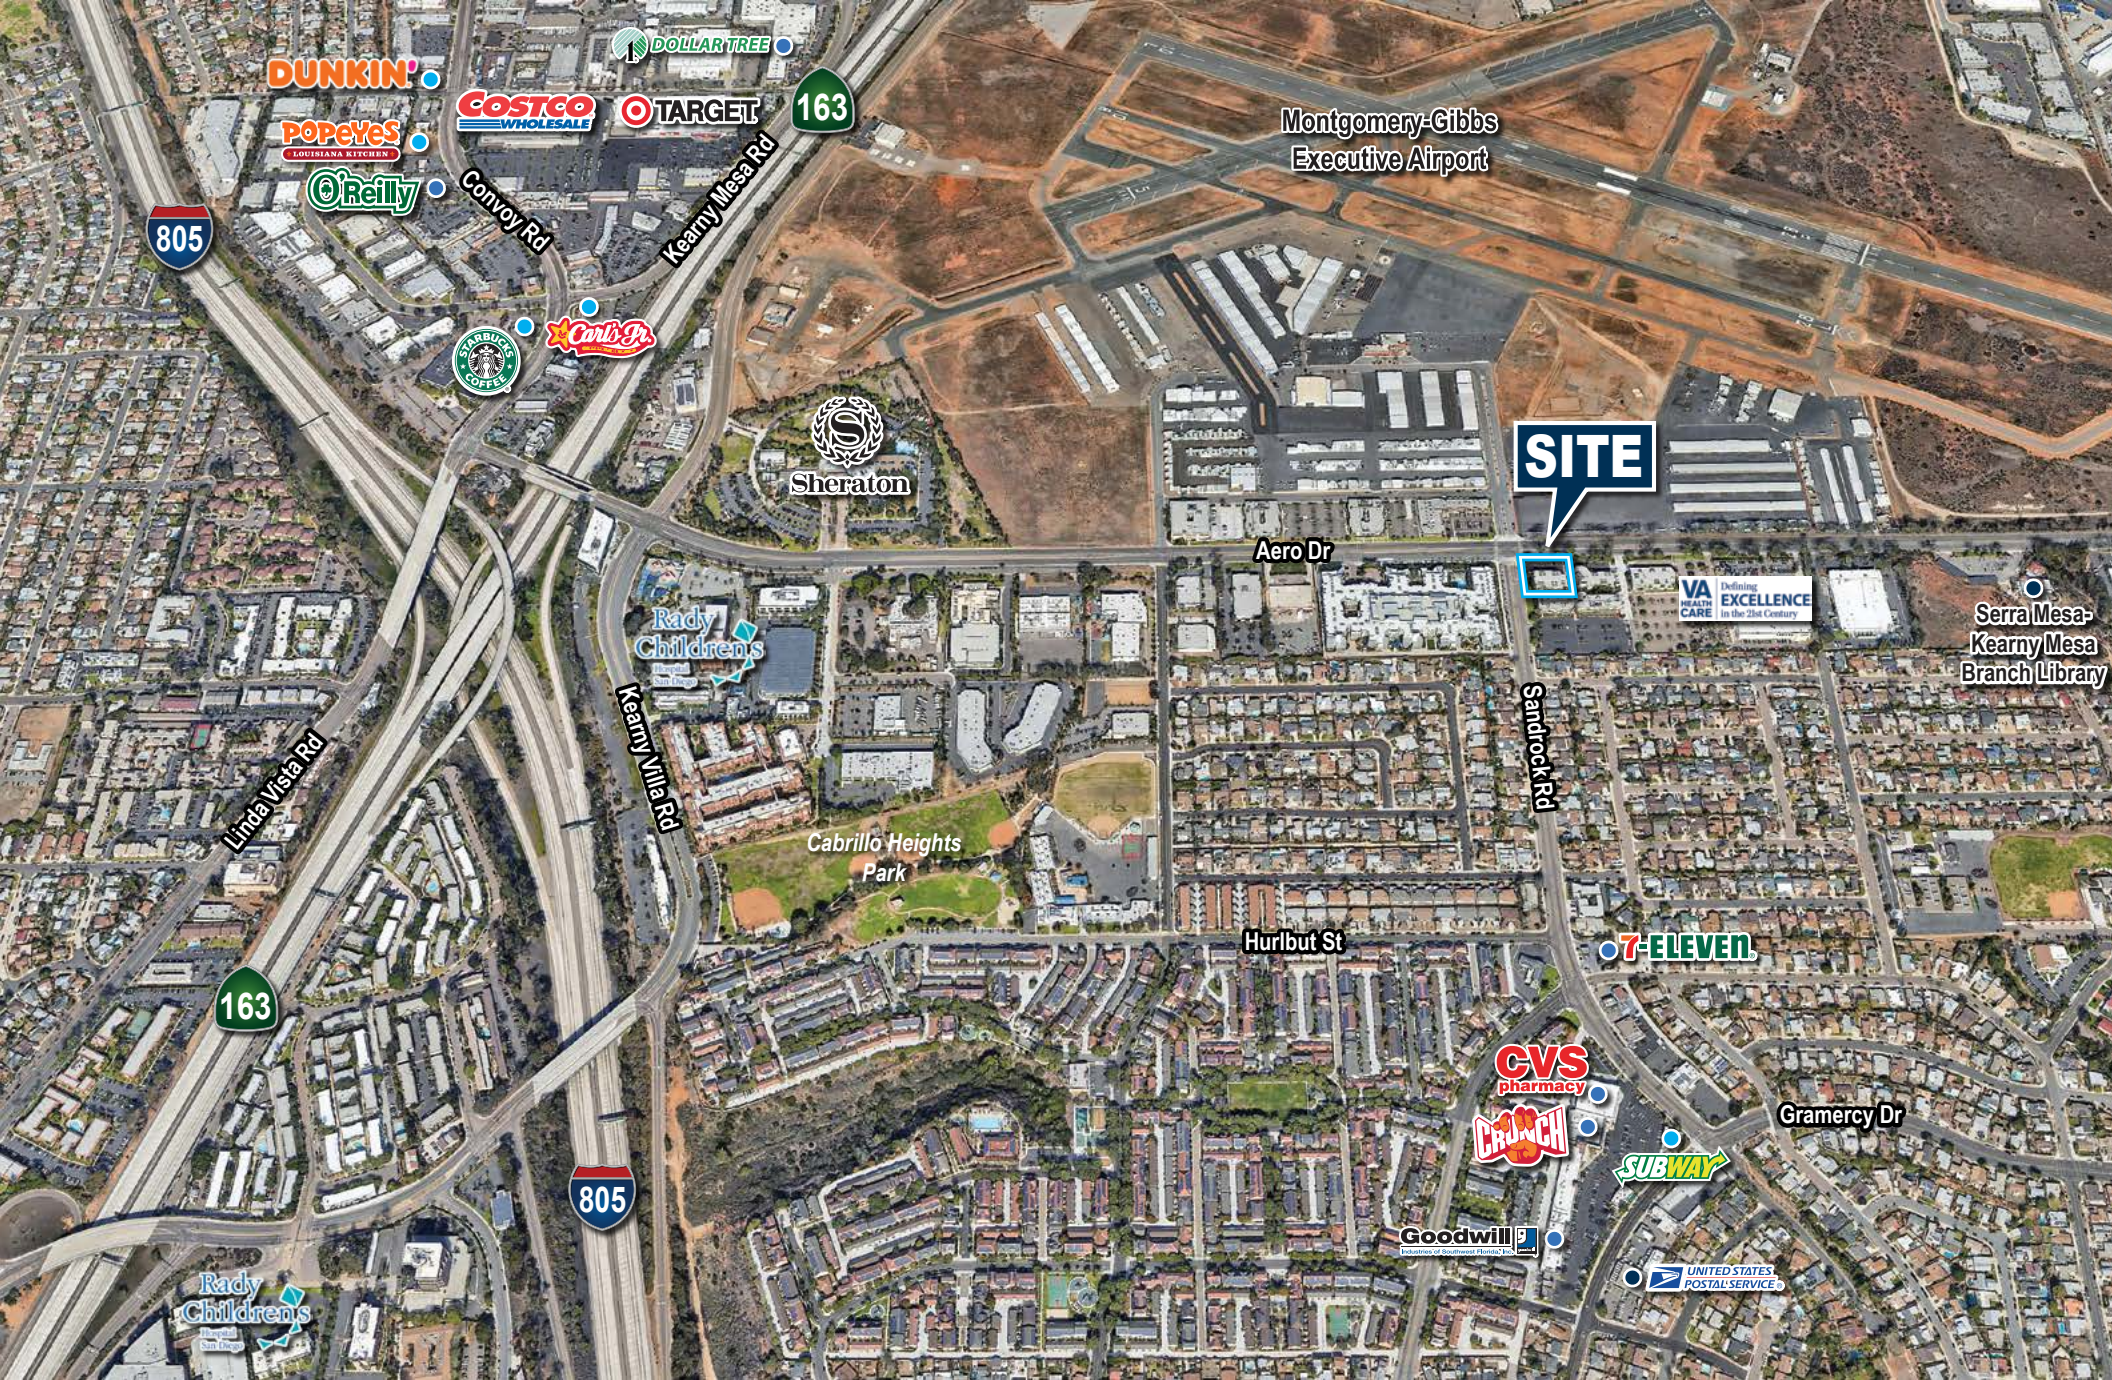

GARRETT FENA, SIOR
Senior Vice President, Partner
Lic #01909122 | 858.458.3318
gfena@voitco.com

Voit
REAL ESTATE SERVICES

4180 La Jolla Village Drive, Suite 100, La Jolla, California 92037 • 858.453.0505 • 858.408.3976 Fax • Lic #01991785 • www.voitco.com

Licensed as a Real Estate Salesperson by the DRE. The information contained herein has been obtained from sources we deem reliable. While we have no reason to doubt its accuracy, we do not guarantee it. ©2025 Voit Real Estate Services, Inc.