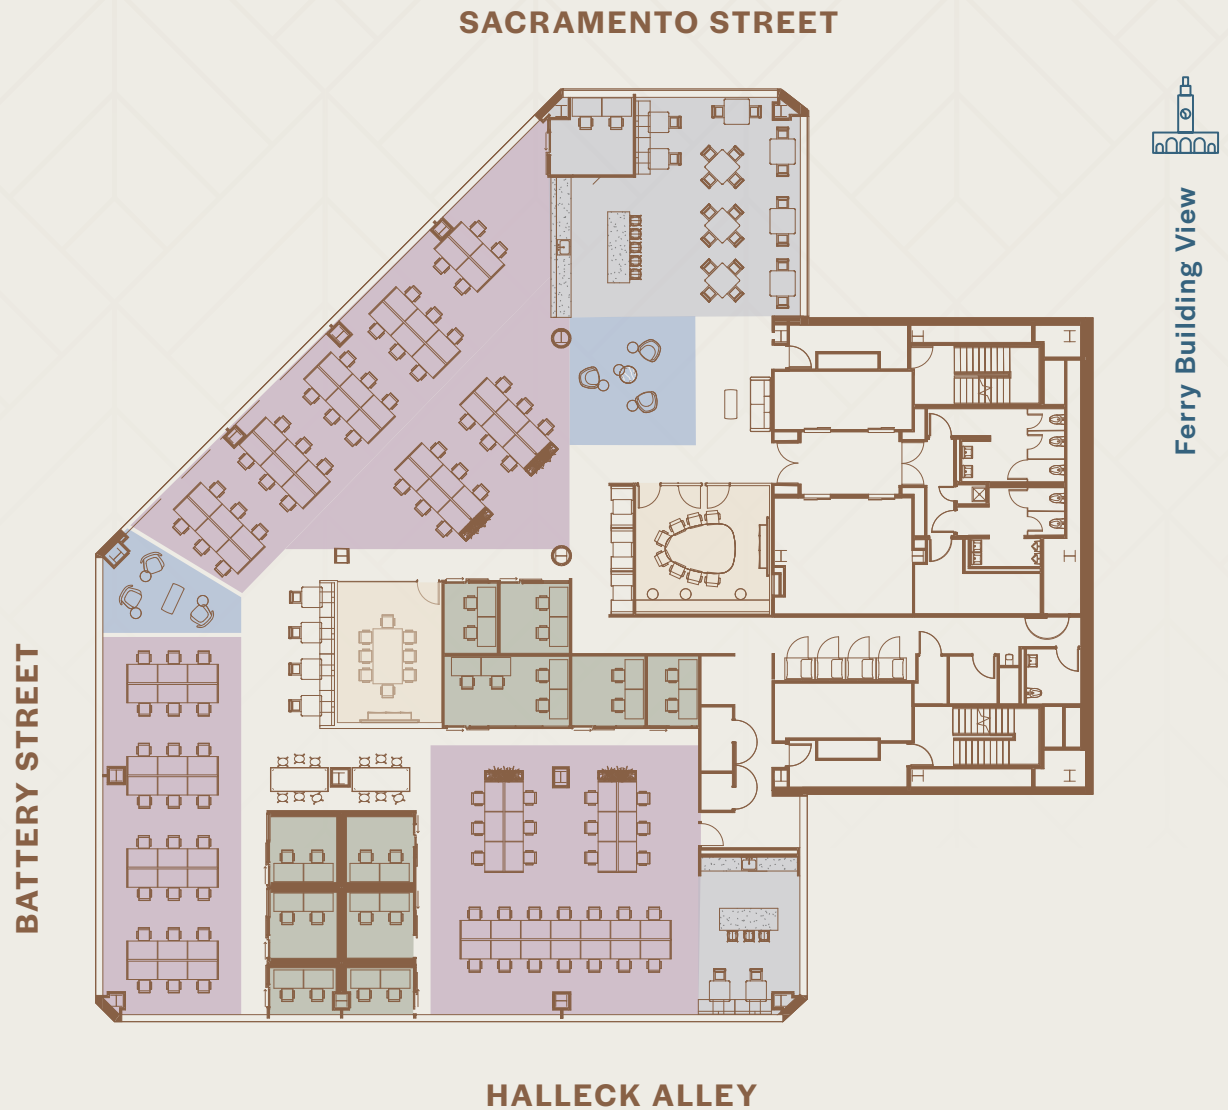

SUITE 1200

**13,452 RSF
FULL FLOOR
AVAILABLE Q2 2026**

Brand new plug and play spec-suite with exposed ceilings and polished concrete.

-  Workstations
-  Kitchen and Break Area
-  Phone Rooms
-  Meeting Rooms
-  Collaboration Space

*Photos of representative space