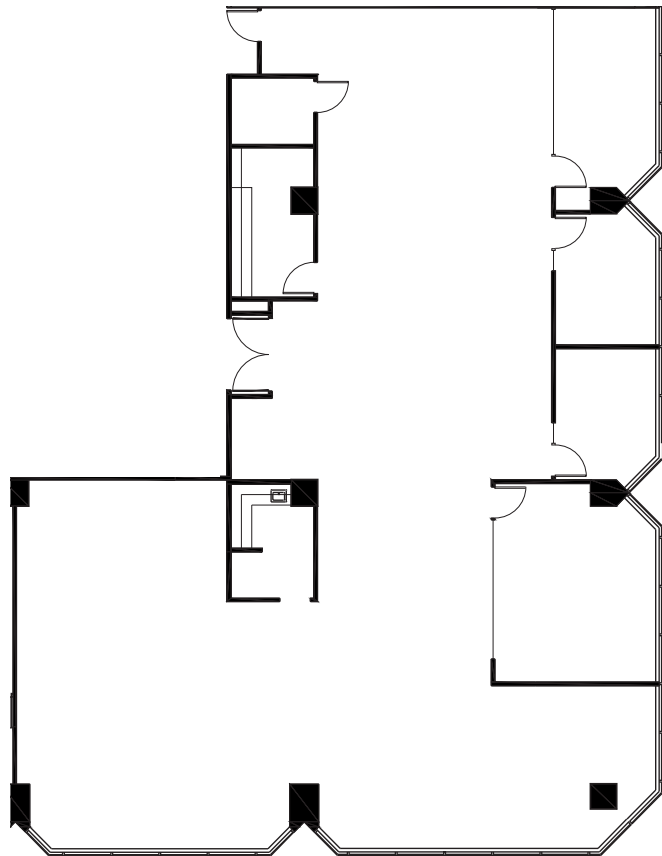

# SUITE 350

4,919 RSF

- Open plan
- Available now
- 3 Private offices
- 1 Conference room
- Internal production area
- Kitchen

150SPEAR

Spear Street