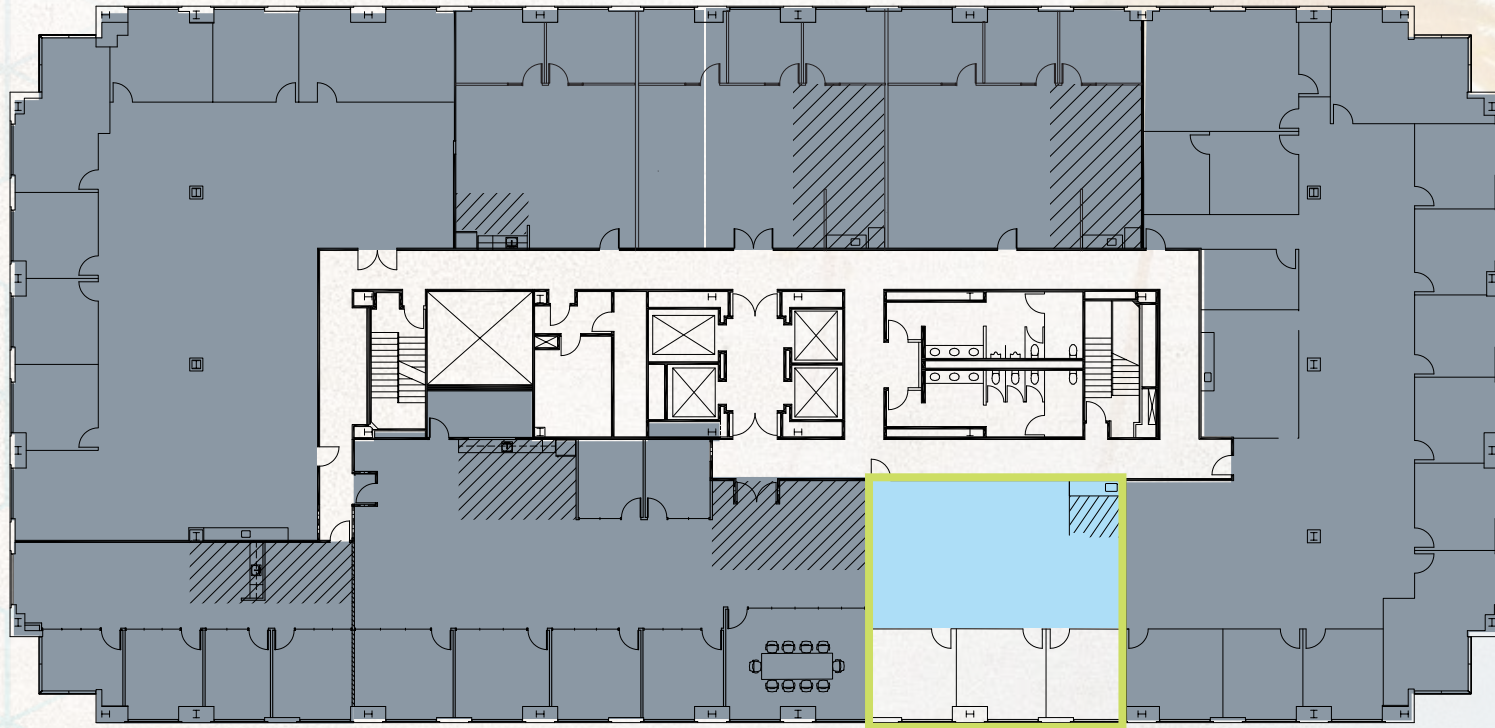

7TH FLOOR PLAN

SUITE 710

Suite 710

1,897 SF

■ Open Ceiling ■ Polished Concrete