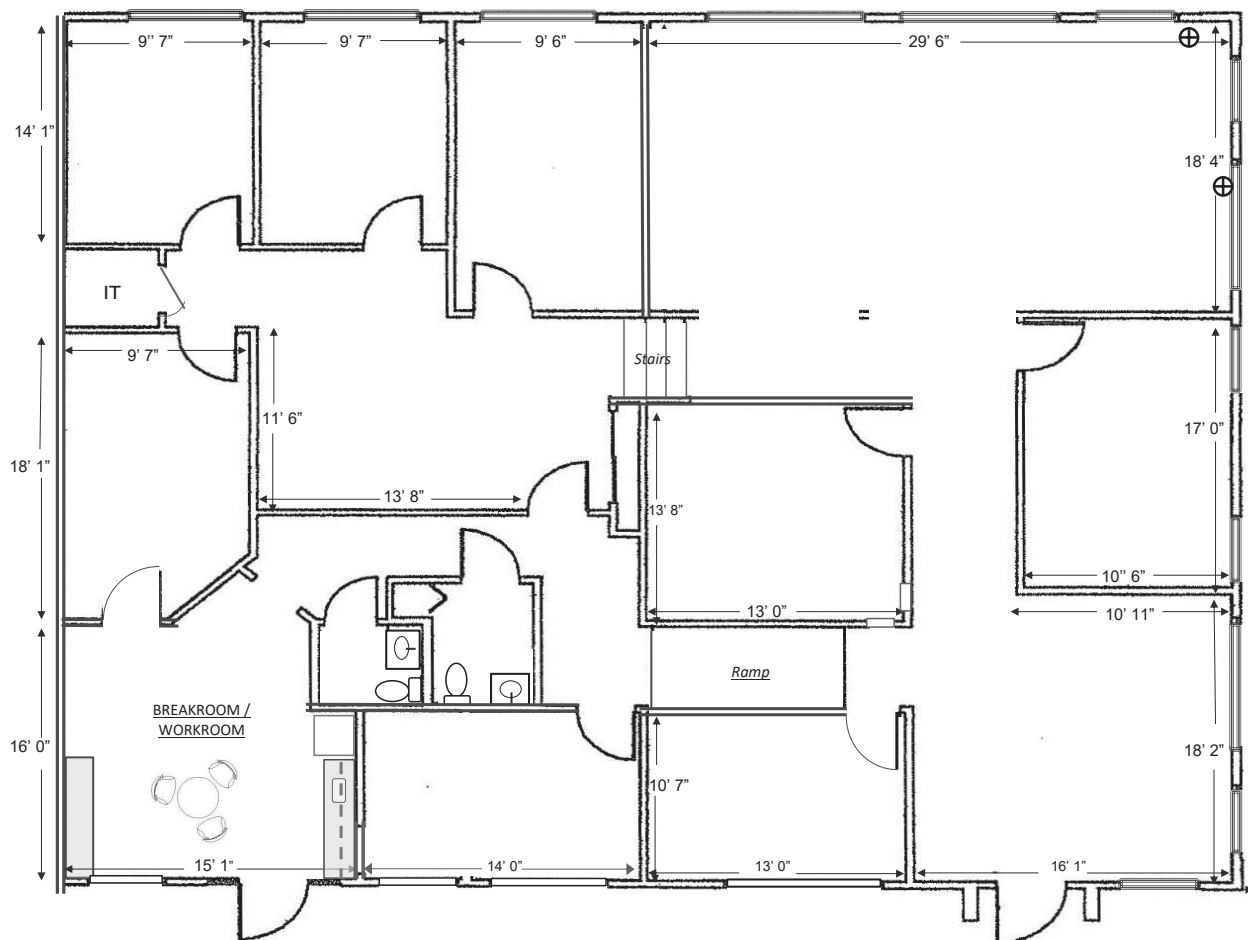

Unit B-4 - 3,301 square feet

The above floor plan is not to scale. The available space shown is believed to be correct but is subject to change.

Judy Healey, RPA
(813) 299-5883 mobile
jhealey@ciminelli.com