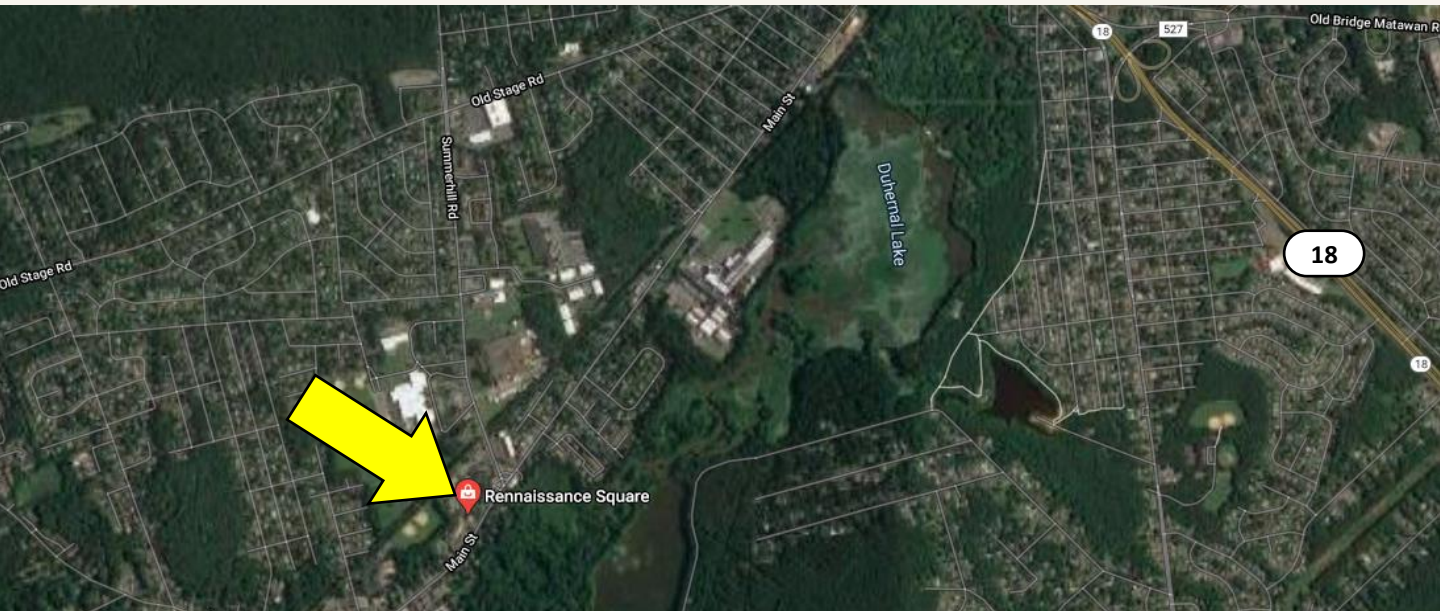

AVAILABLE SPACE

Renaissance Square – Spotswood, New Jersey

- **Join Dunkin Donuts, Bubbakoo's, DaVita Kidney Care, UPS Store, Childtime Daycare and more**
 - **Entrances from highly-traveled Main Street and Summer Hill Road**
- **2,243-sf suite within a 40,000-sf high traffic, diverse-use, commercial center**
 - **Monument signage available on Main St**