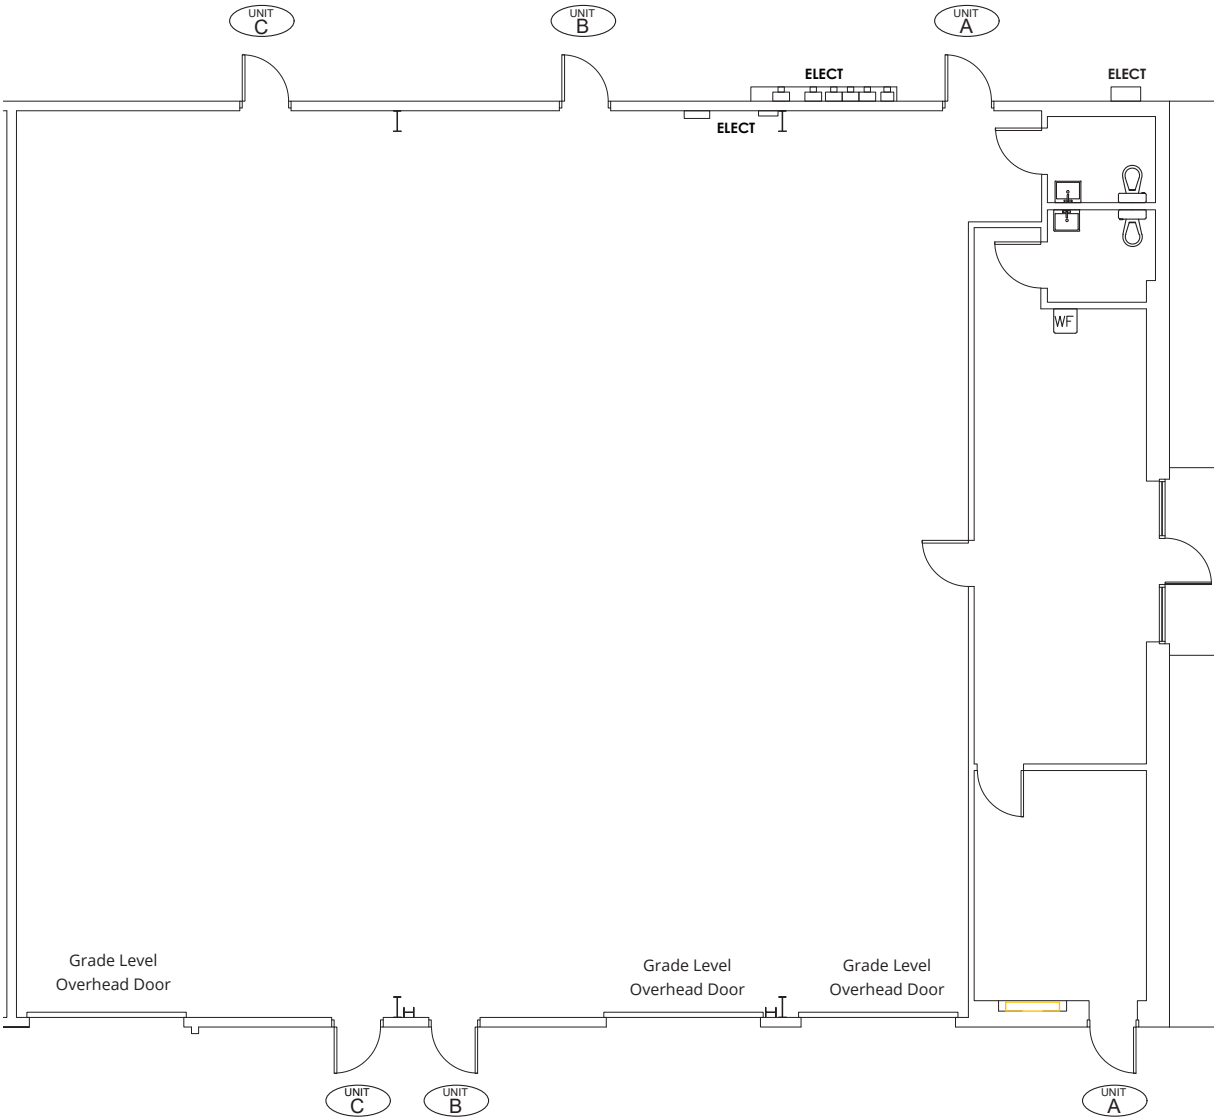

2450 | Suites A-C | 4,499± sf

**Get more
information**

Lisa Bailey, SIOR
Principal
+1 407 440 6645