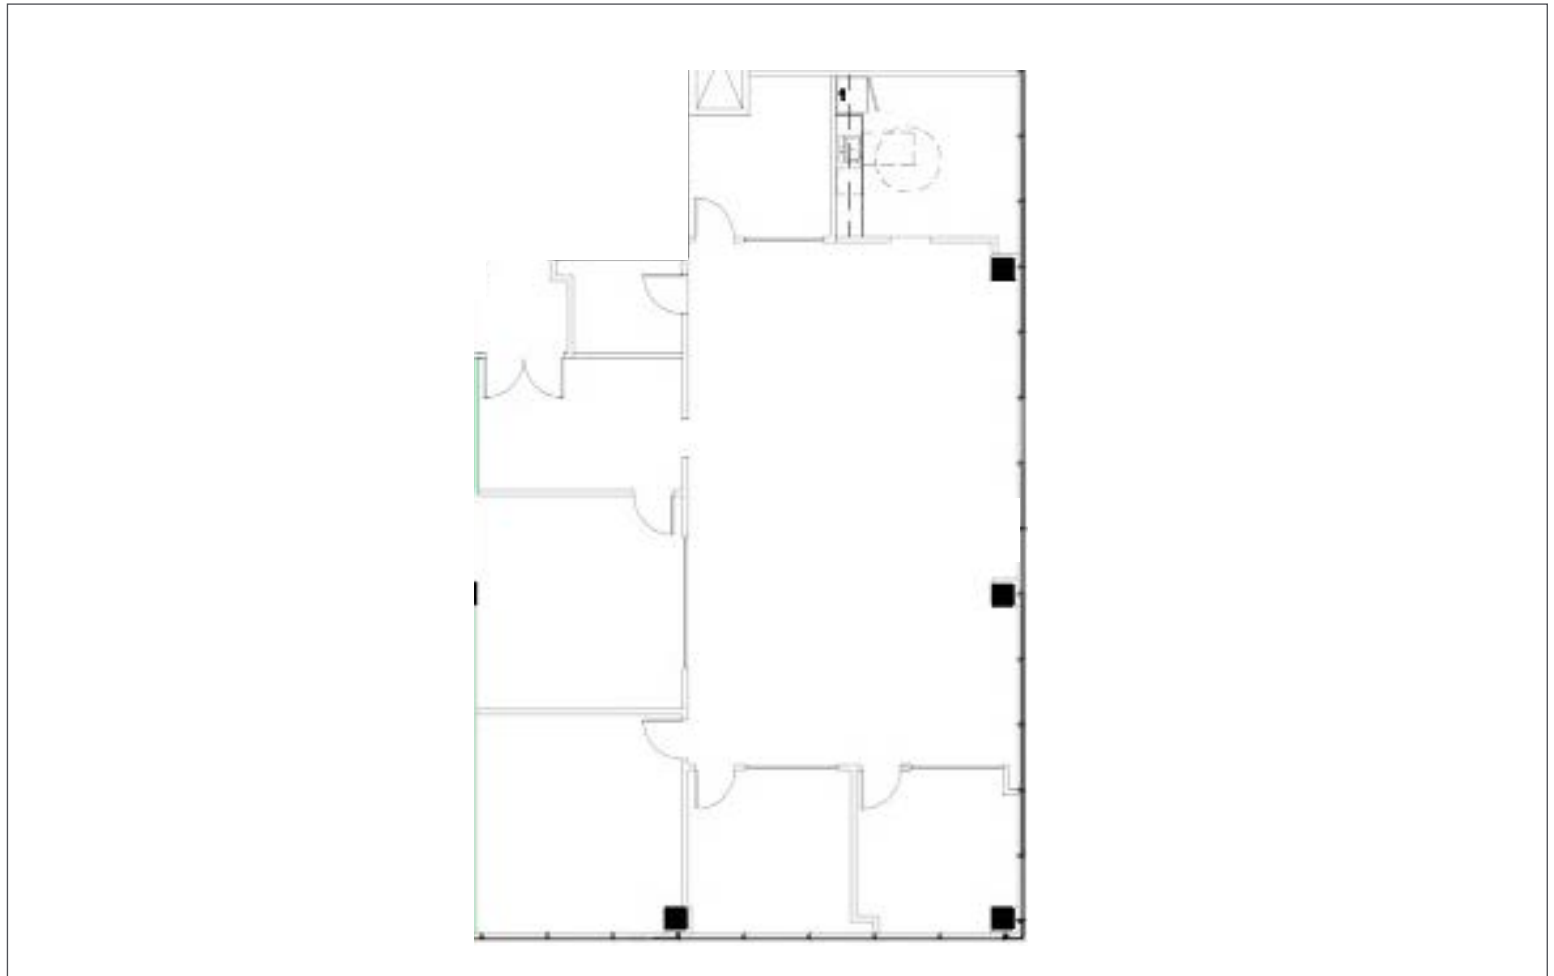

**SUITE 330 - 2,944 SF**

**JOHN CRIDDLE**  
Exec Vice President  
+1 561 283 5776  
john.criddle@cbre.com

**JOE FREITAS**  
Senior Vice President  
+1 561 512 8844  
joe.freitas@cbre.com

**MAX PAWK**  
First Vice President  
+1 561 393 1670  
max.pawk@cbre.com