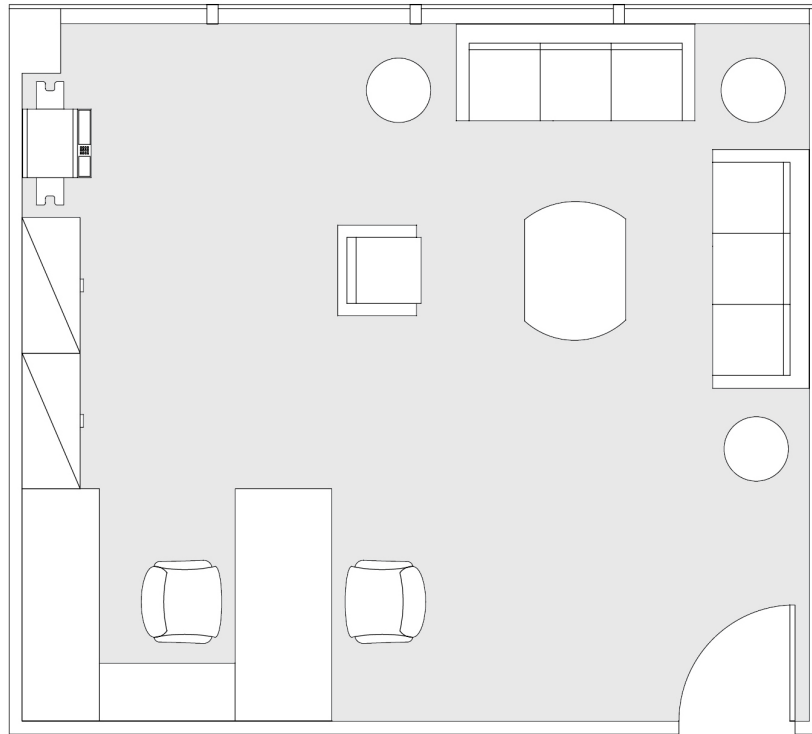

1431 OCEAN

PACIFIC PLAZA

SUITE 800 | 360 RSF
SANTA MONICA

— OCEAN AVE —

AS-BUILT CONFIGURATION

OFFICES: 1

ADJUSTED FOR SOCIAL DISTANCING
NOT TO SCALE
FURNITURE NOT INCLUDED

For more information, please contact: