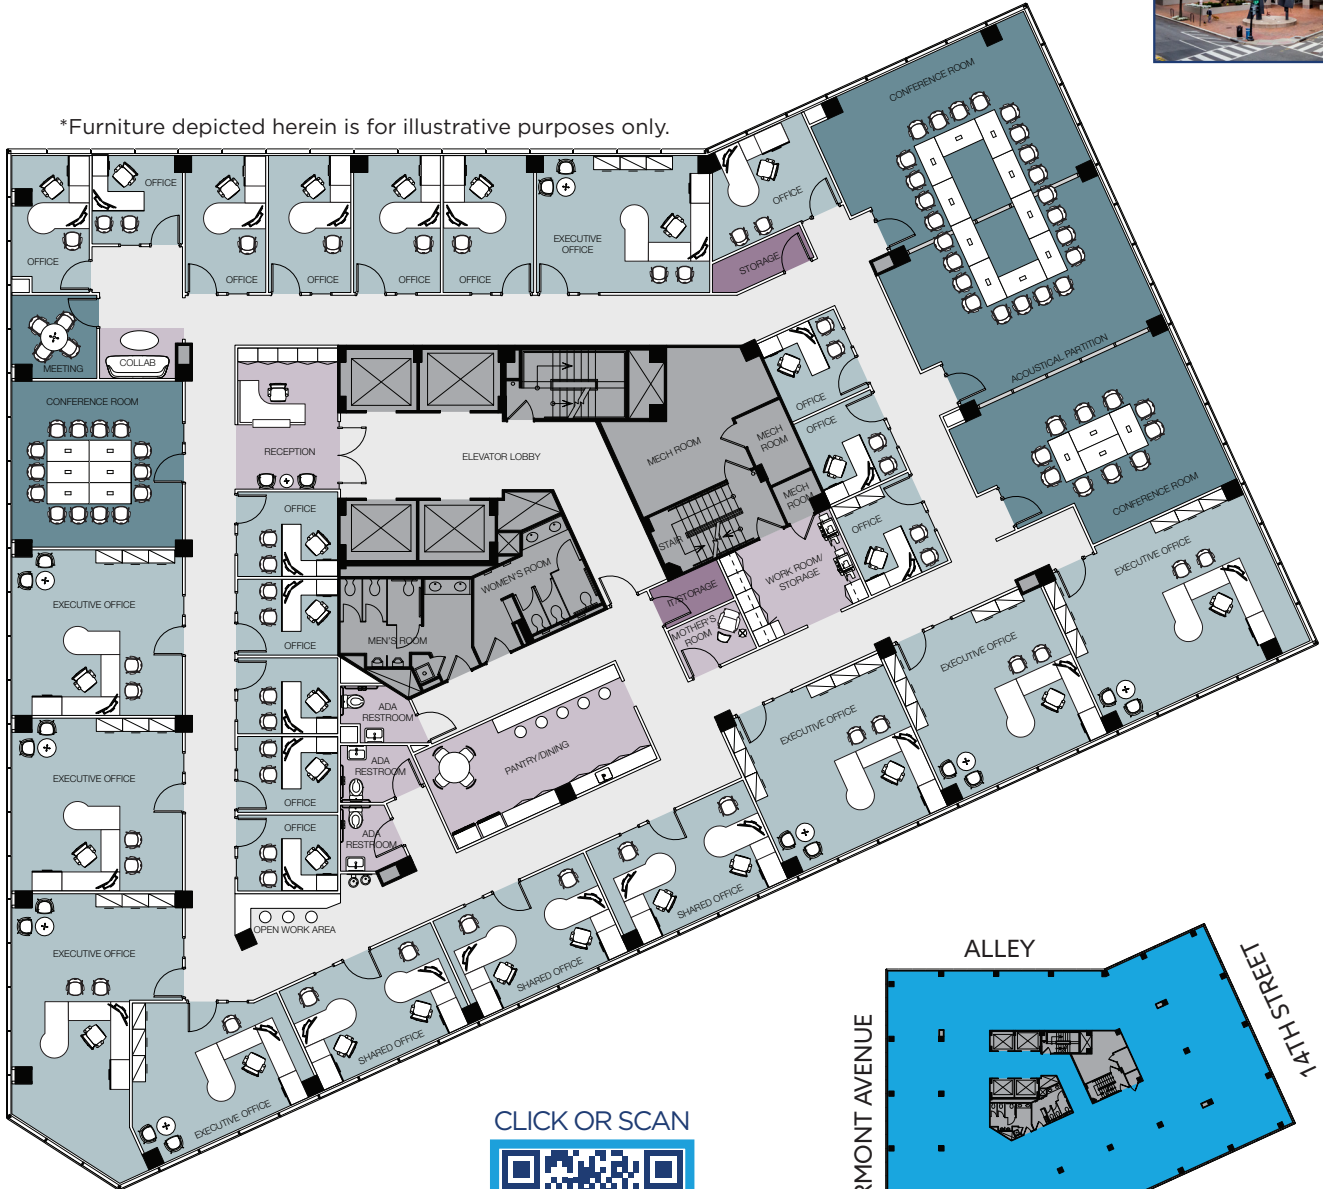

1101 VERMONT AVE

9th Floor • Suite 900 • 14,704 sf

*Furniture depicted herein is for illustrative purposes only.

CLICK OR SCAN

TO EXPERIENCE THIS SPACE

ZUMOT
REAL ESTATE

MIKE GORDON
202.828.9002
mgordon@blakereal.com