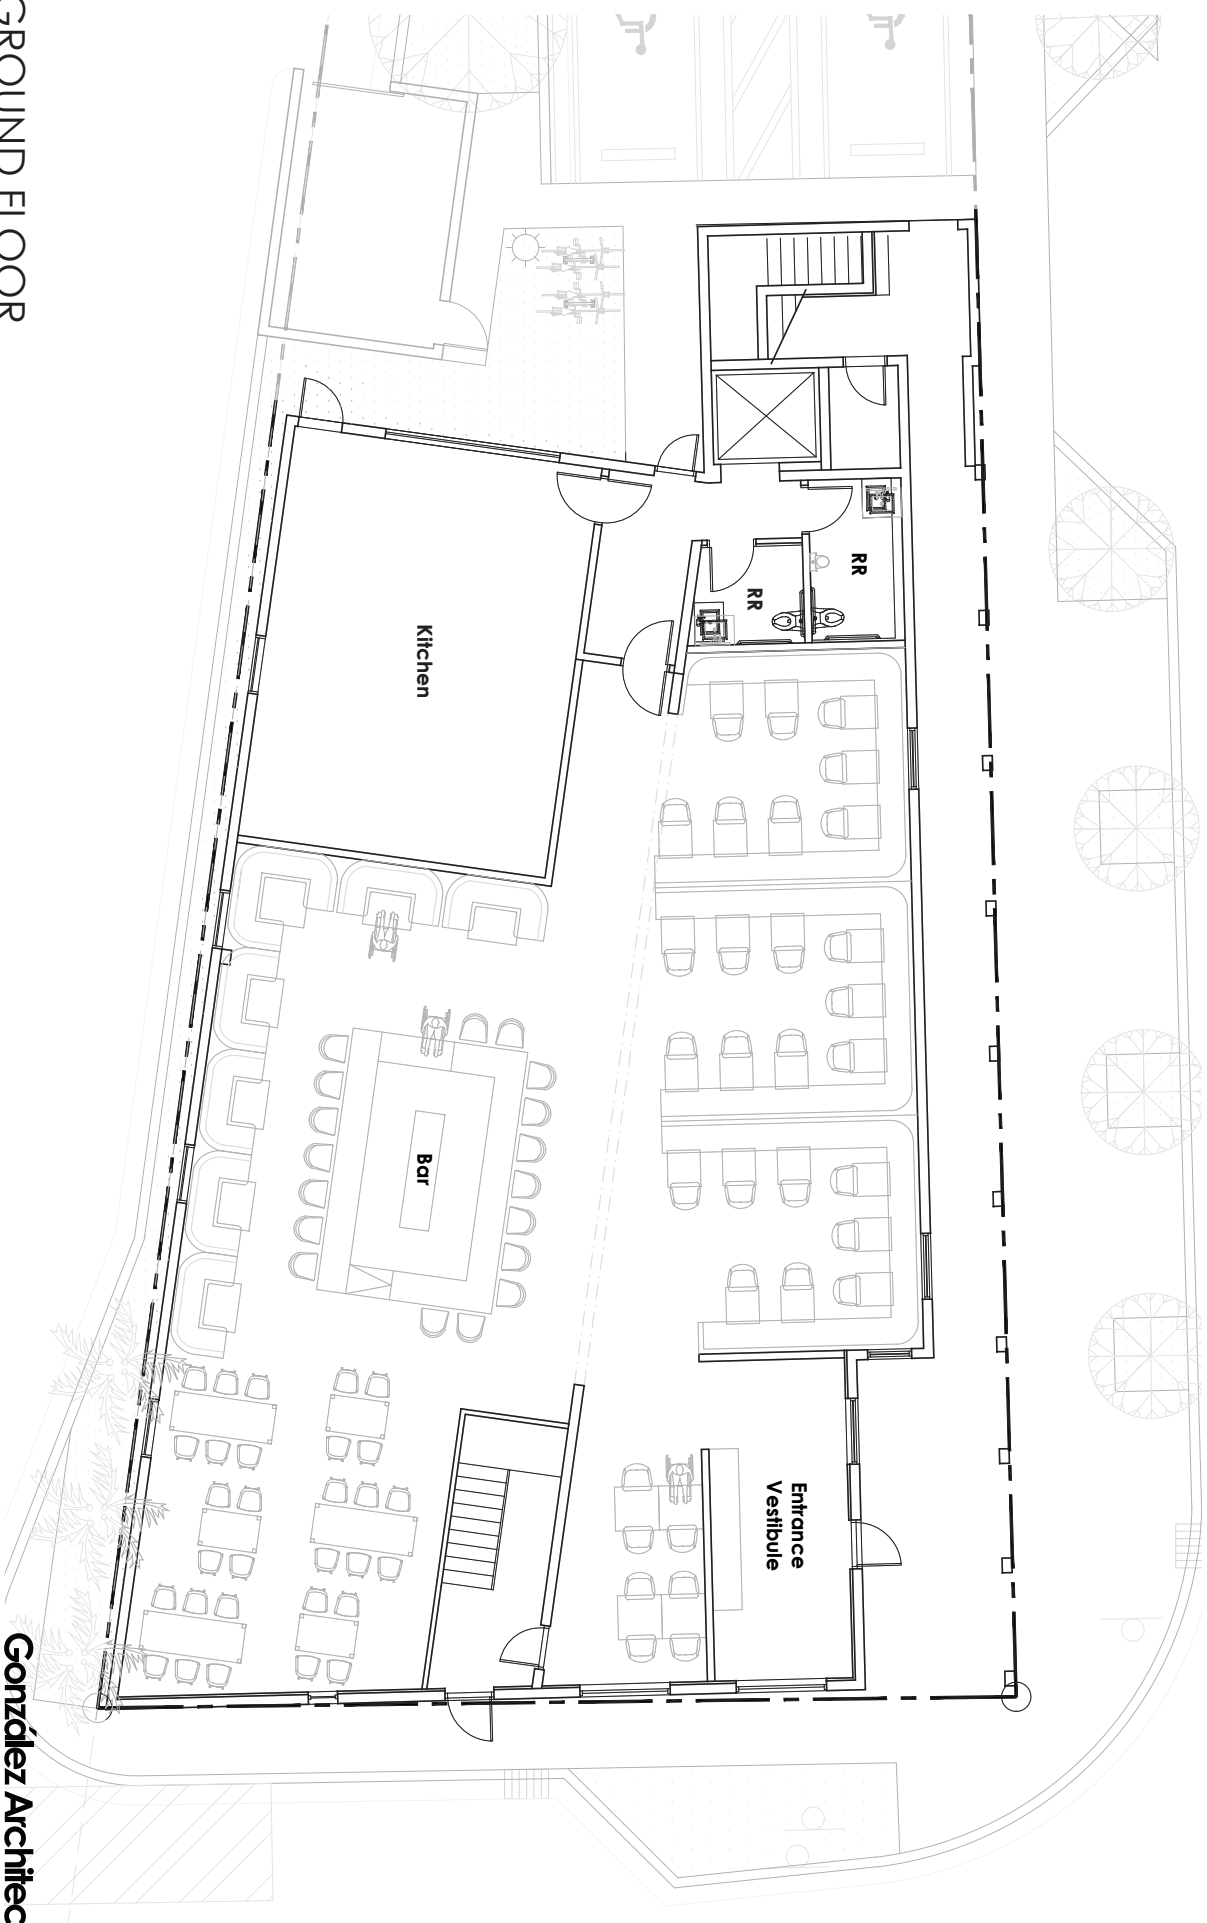

PROS

FOOD & BAR

Exterior Facade &
Interior Concept Design

EXTERIOR FACCADE

w/wood planking OPT #1

González Architects

González Architects

EXTERIOR FACCADE

W/stucco

OPT #2

González Architects

González Architects

INTERIOR LAYOUT

Floor Plans

GROUND FLOOR

González Architects