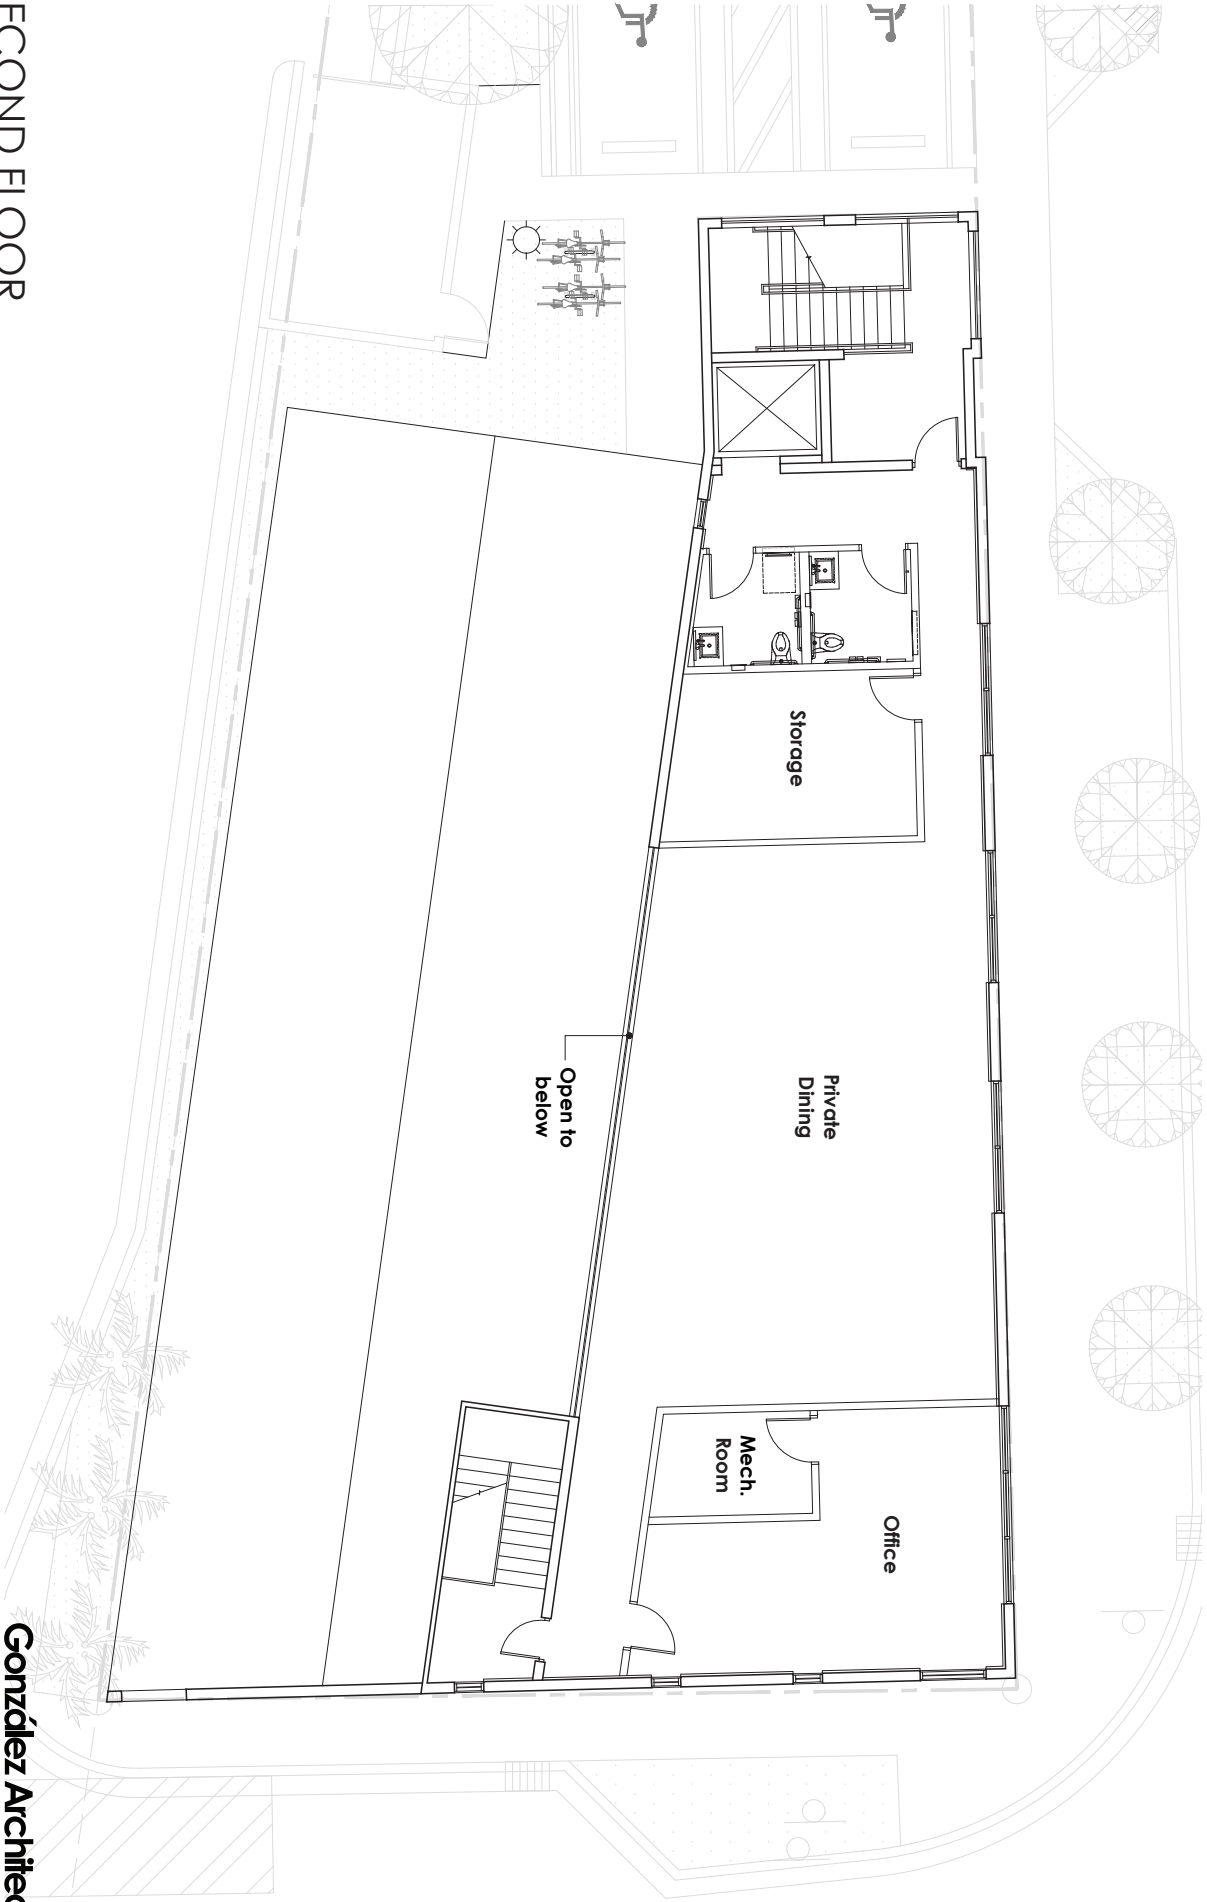

PROS

FOOD & BAR

Exterior Facade &
Interior Concept Design

EXTERIOR FACCADE

w/wood planking OPT #1

González Architects

González Architects

EXTERIOR FACCADE

W/stucco

OPT #2

González Architects

González Architects

INTERIOR LAYOUT

Floor Plans

GROUND FLOOR

González Architects