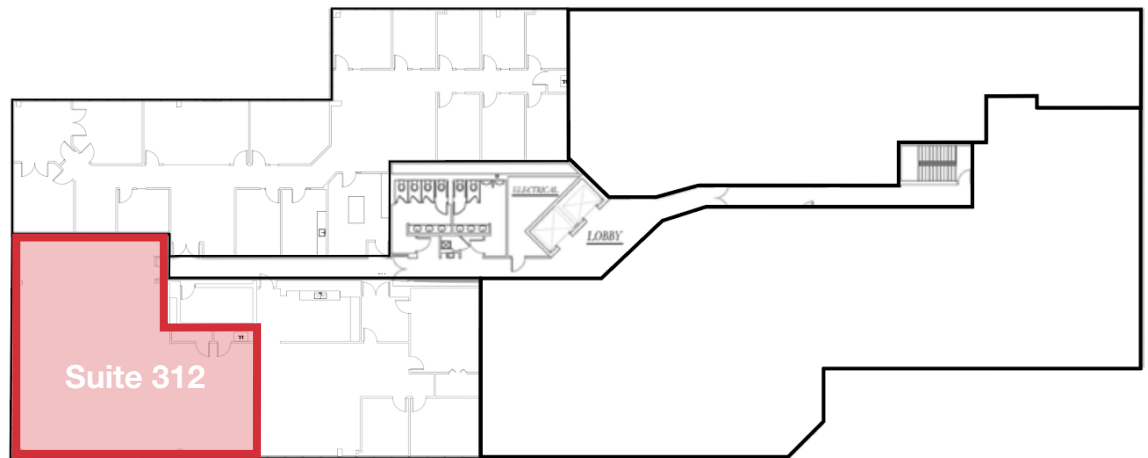

MICHAEL COPPOLA

+1 813.523.3321

mcoppola@naiburnsscalo.com

NAI Burns Scalo

SW Florida