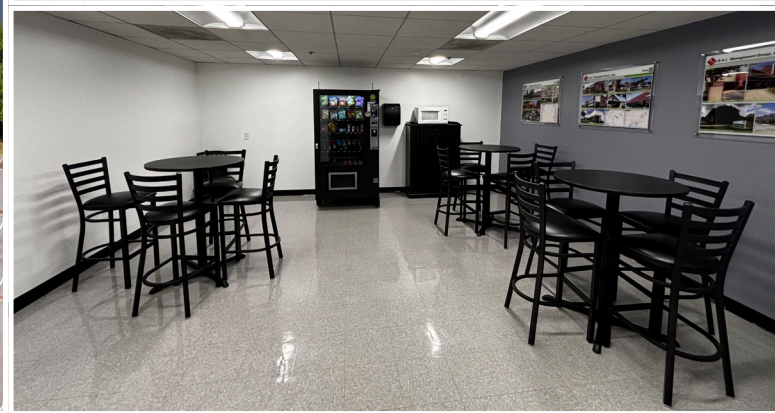

Lakecrest at Corporex Park

3710 Corporex Park Drive
Tampa, FL 33619

NAI Burns Scalo
SW Florida

MICHAEL COPPOLA
+1 813.523.3321
mcoppola@naiburnsscalo.com

NAI Burns Scalo
SW Florida