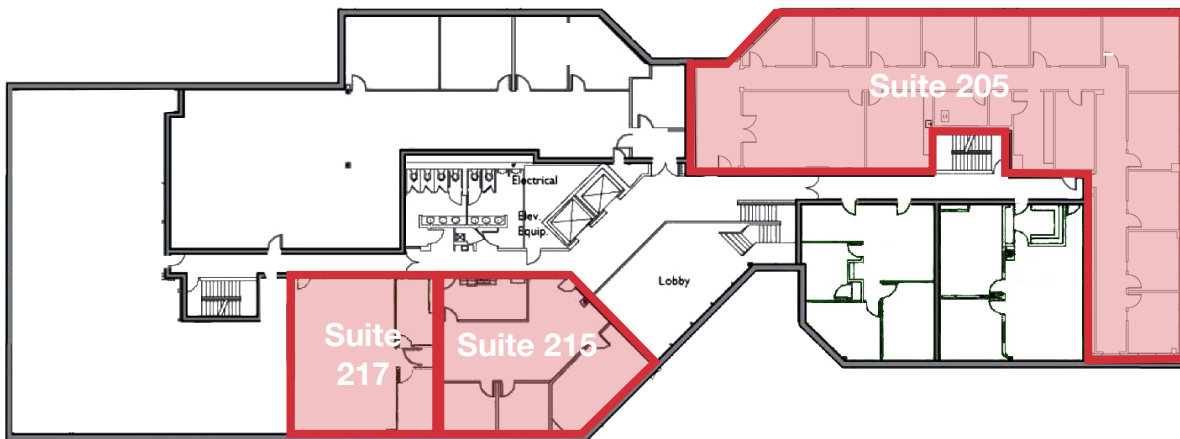

Second Floor

Suite 205 - 4,882 RSF
Suite 215 - 1,540 RSF
Suite 217 - 1,287 RSF
(sublease - LX: 5/31/27)

Third Floor

Suite 312 - 2,616 RSF