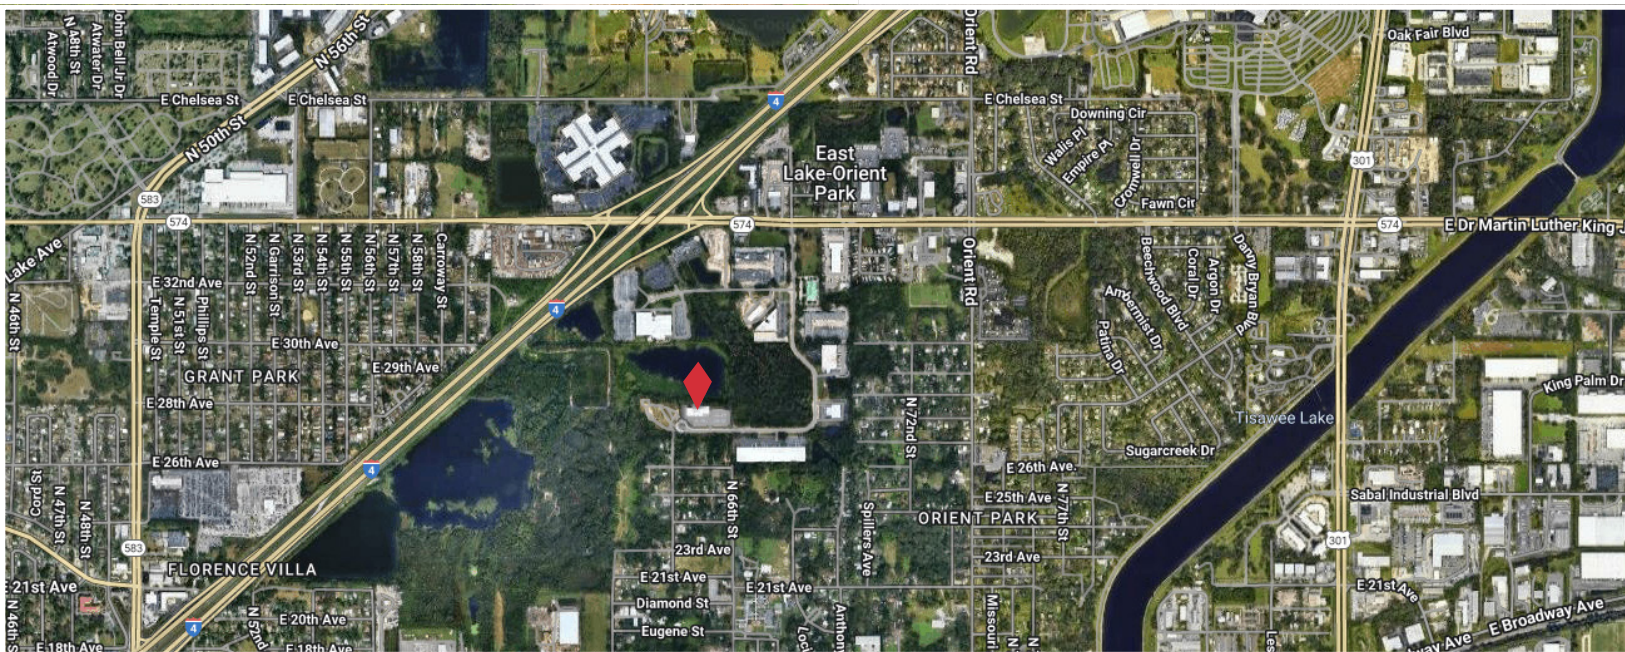

Lakecrest at Corporex Park

3710 Corporex Park Drive
Tampa, FL 33619

NAI Burns Scalo
SW Florida

MICHAEL COPPOLA
+1 813.523.3321
mcoppola@naiburnsscalo.com

NAI Burns Scalo
SW Florida