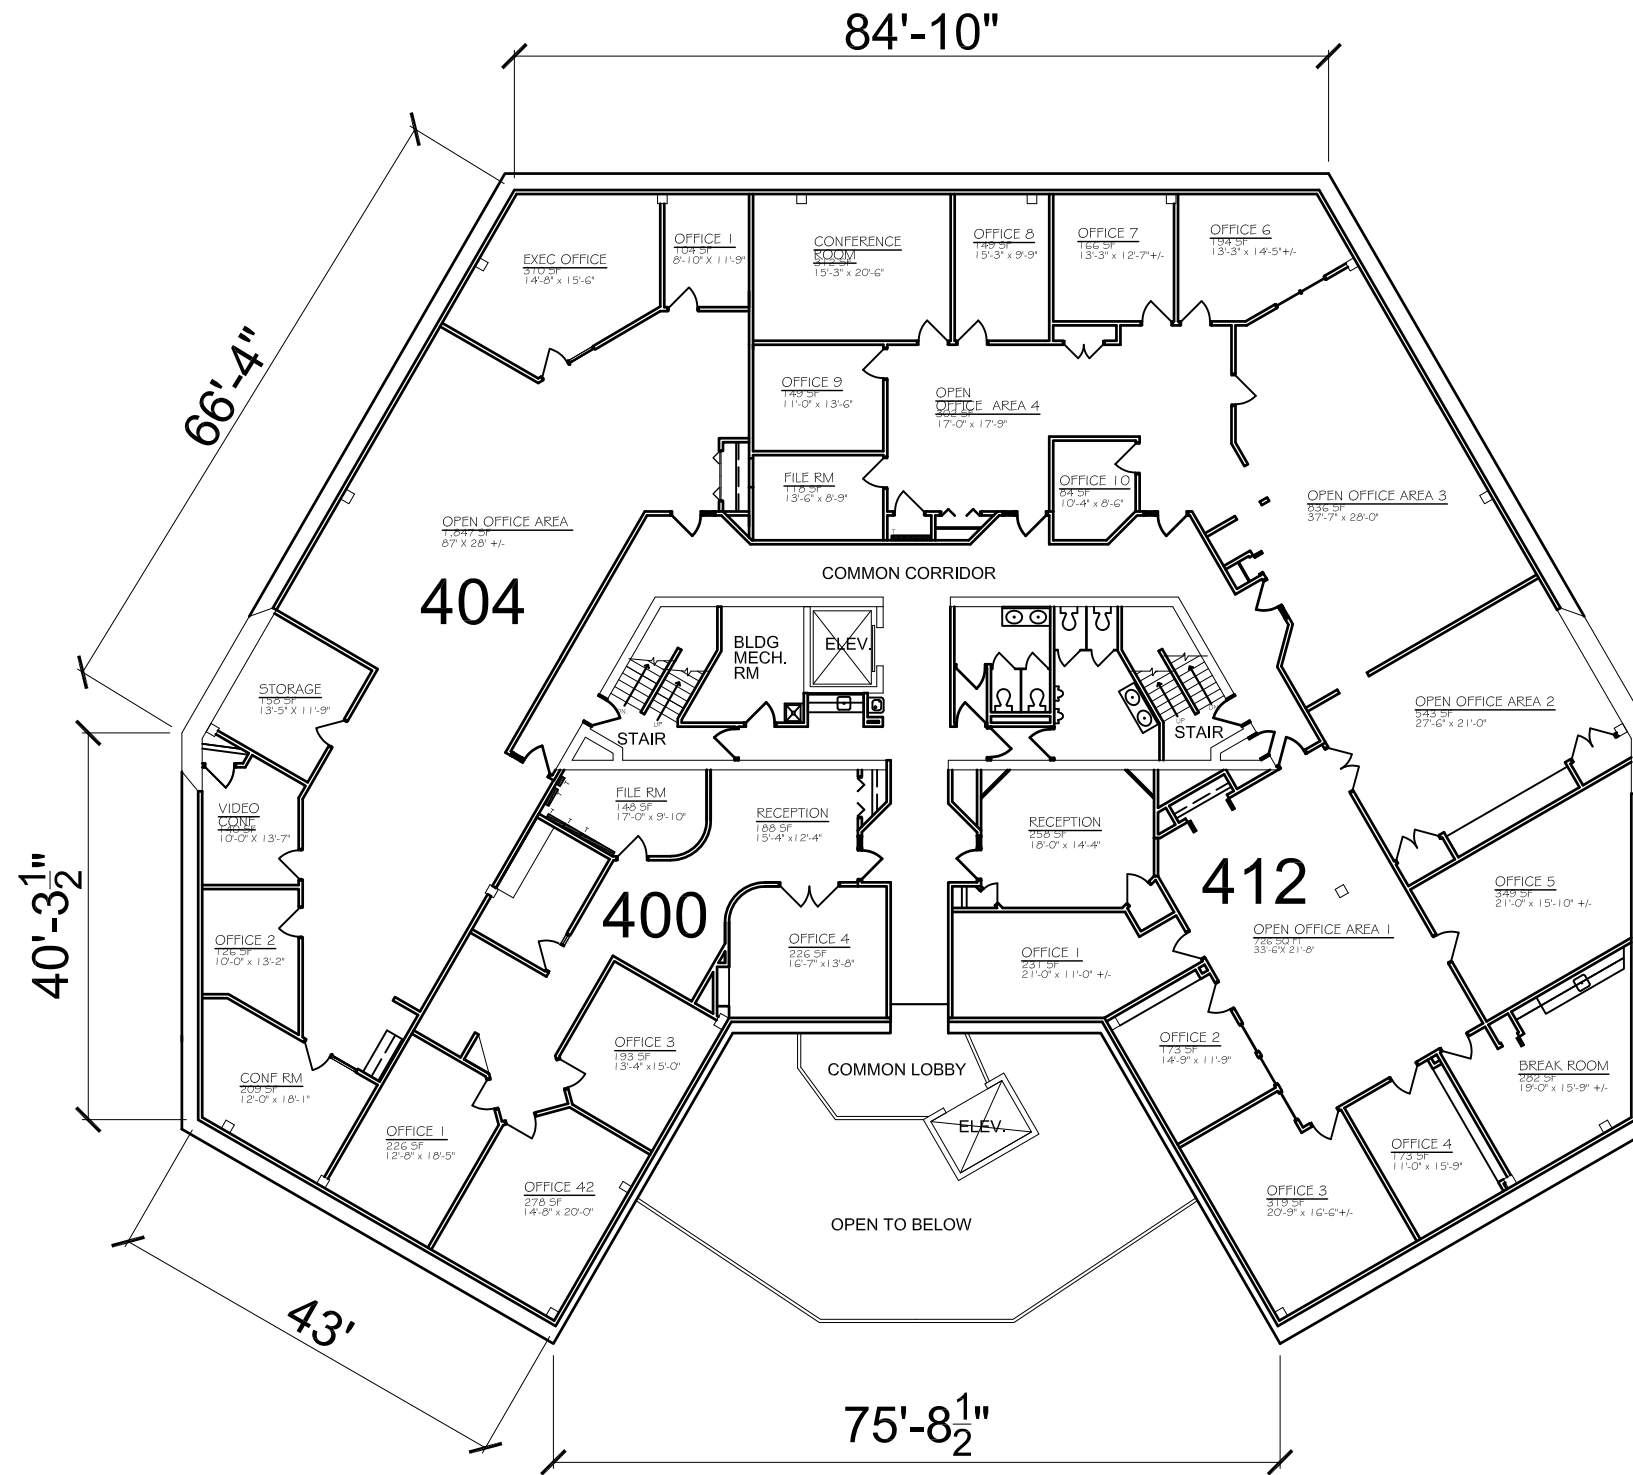

6255 Sheridan Drive | Sheridan Meadows Corporate Park | Amherst, New York

6255 Sheridan Drive | Sheridan Meadows Corporate Park | Amherst, New York

6255 Sheridan Drive | Sheridan Meadows Corporate Park | Amherst, New York