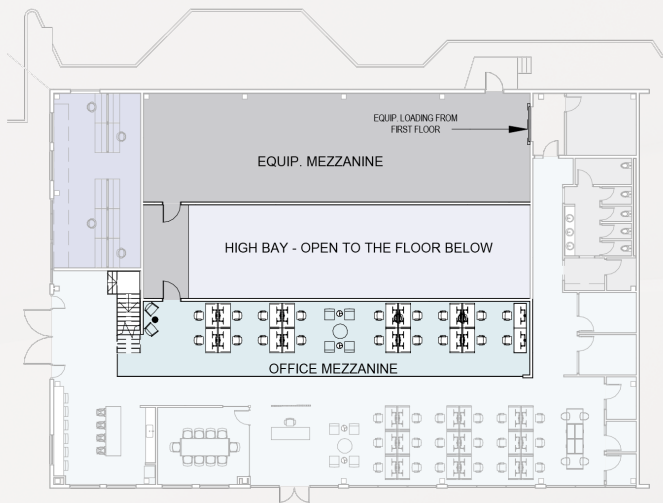

Floorplan

60-40% lab/office

MEZZANINE PLAN
SCALE: 1" = 30'-0"

- BUILDING SUPPORT
- LAB
- LAB SUPPORT
- OFFICE

MEZZANINE PLAN
SCALE: 1" = 30'-0"

- BUILDING SUPPORT
- LAB
- LAB SUPPORT
- OFFICE

Amenities

Nearby restaurants, bars, gyms and apartments support the work/live/play lifestyle of a startup's target workforce.