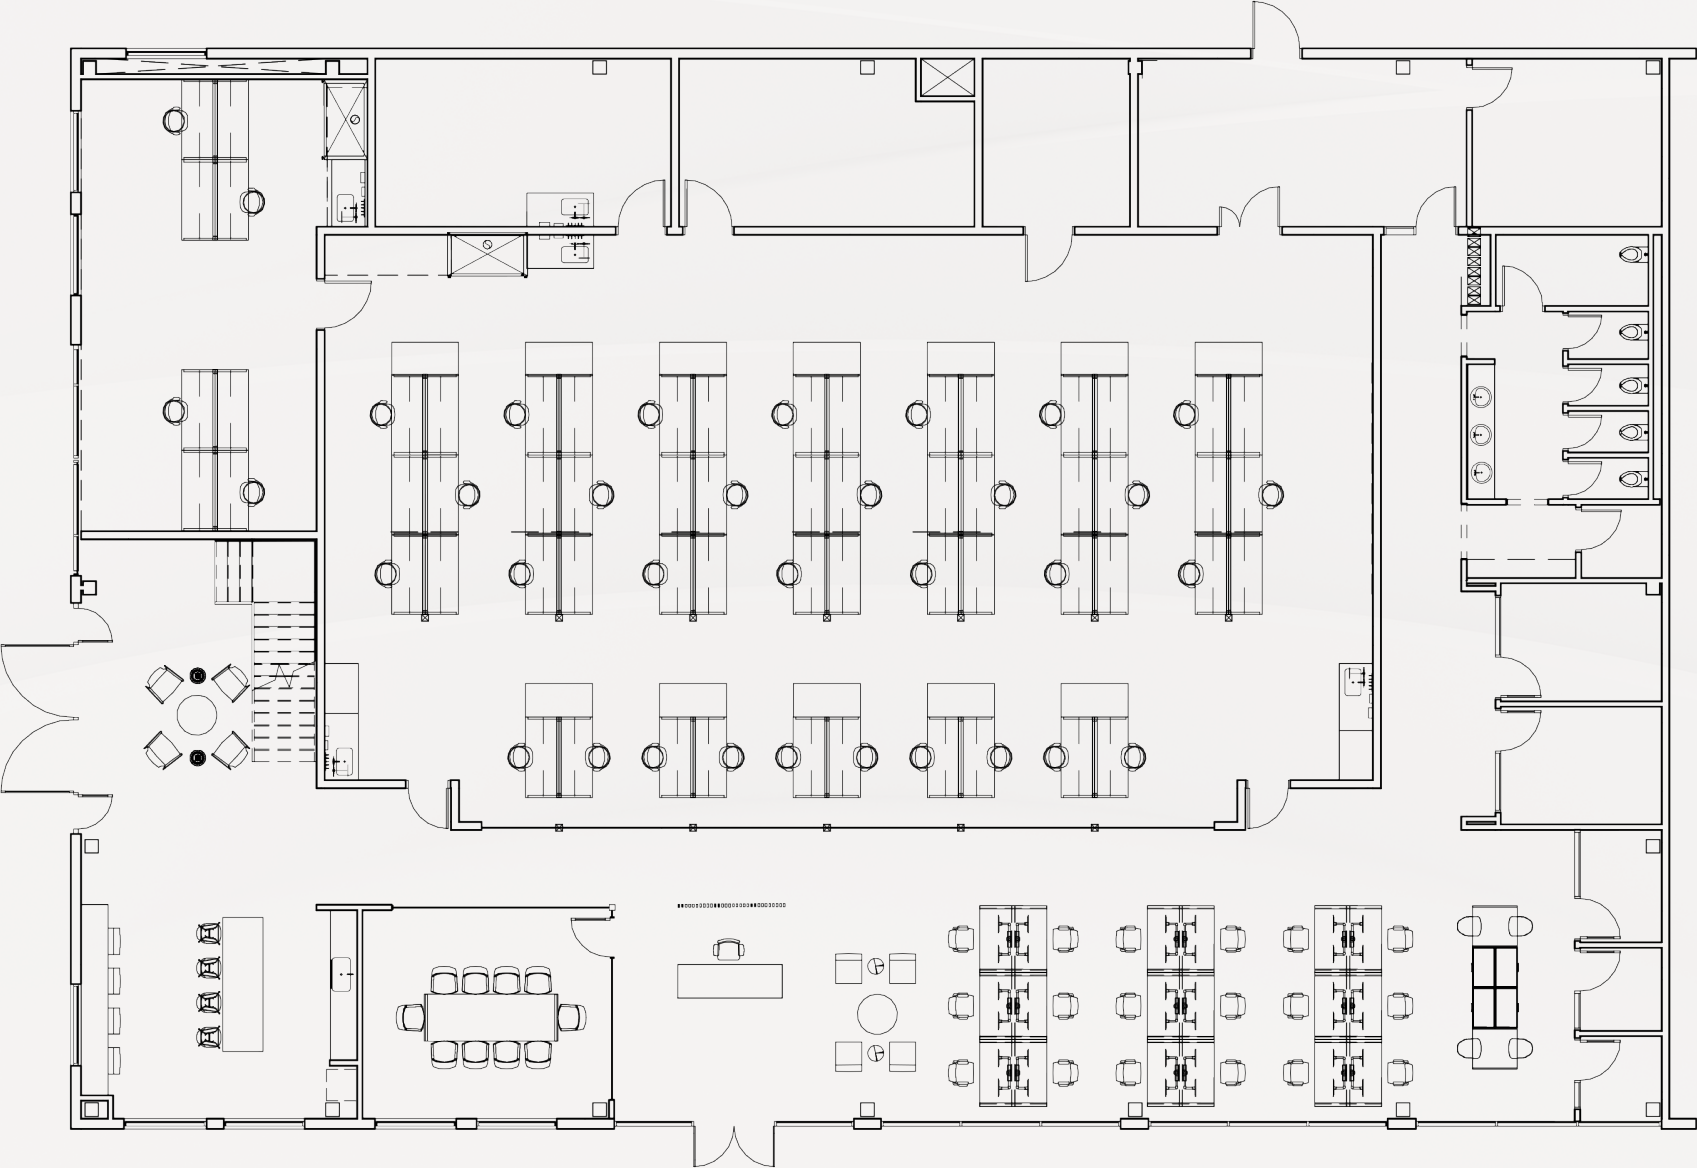

Floorplan

60-40% lab/office

MEZZANINE PLAN
SCALE: 1" = 30'-0"

- BUILDING SUPPORT
- LAB
- LAB SUPPORT
- OFFICE

MEZZANINE PLAN
SCALE: 1" = 30'-0"

- BUILDING SUPPORT
- LAB
- LAB SUPPORT
- OFFICE

Amenities

Nearby restaurants, bars, gyms and apartments support the work/live/play lifestyle of a startup's target workforce.