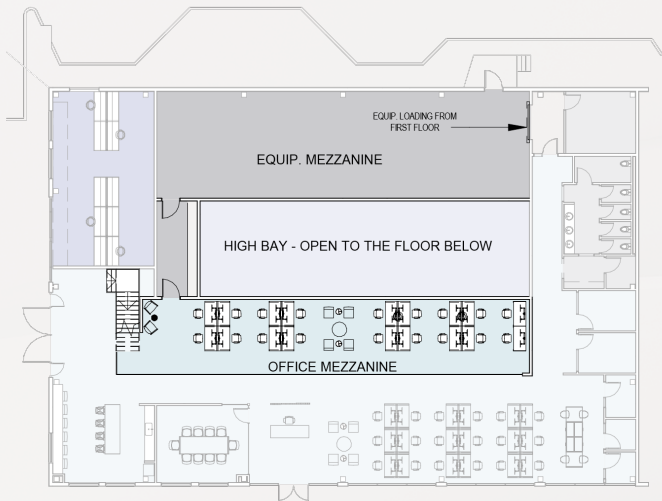

Floorplan

60-40% lab/office

MEZZANINE PLAN
SCALE: 1" = 30'-0"

- BUILDING SUPPORT
- LAB
- LAB SUPPORT
- OFFICE

MEZZANINE PLAN
SCALE: 1" = 30'-0"

- BUILDING SUPPORT
- LAB
- LAB SUPPORT
- OFFICE

Amenities

Nearby restaurants, bars, gyms and apartments support the work/live/play lifestyle of a startup's target workforce.