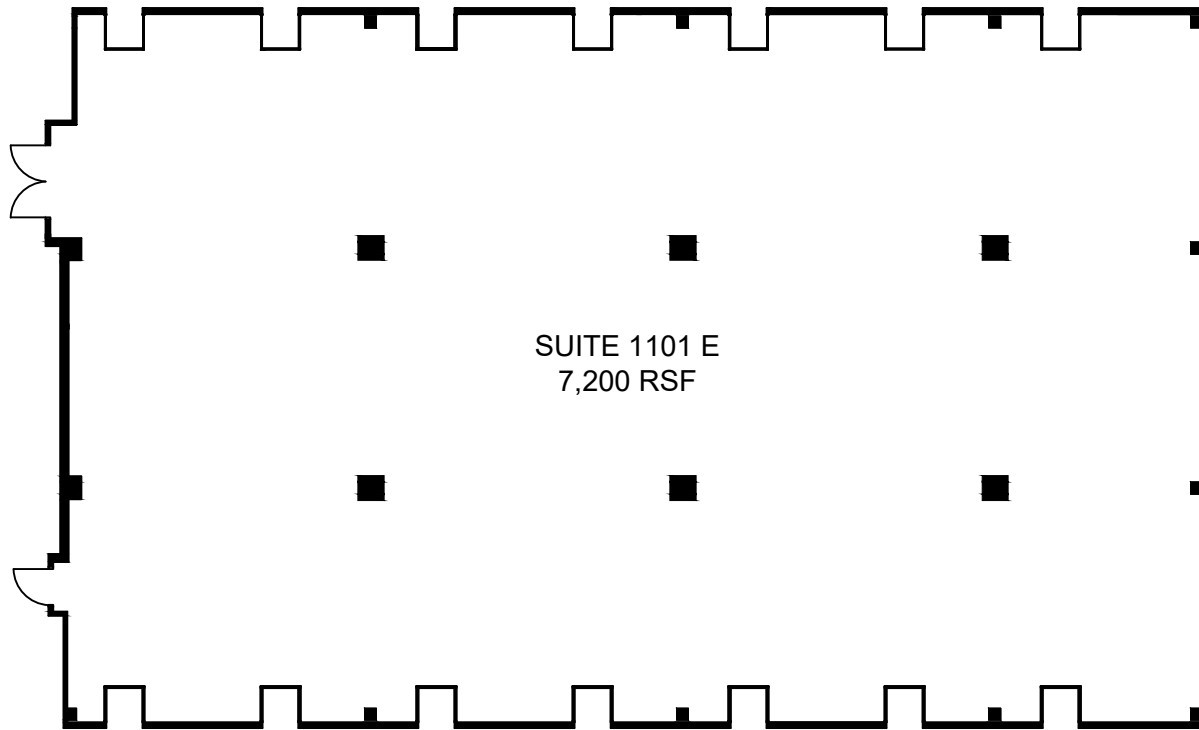

SONO 50

CAPITAL EQUITIES GROUP

Scale: $\frac{1}{8}''=1'-0''$

50 WASHINGTON ST, NORWALK
SUITE 1101E 11TH FLOOR