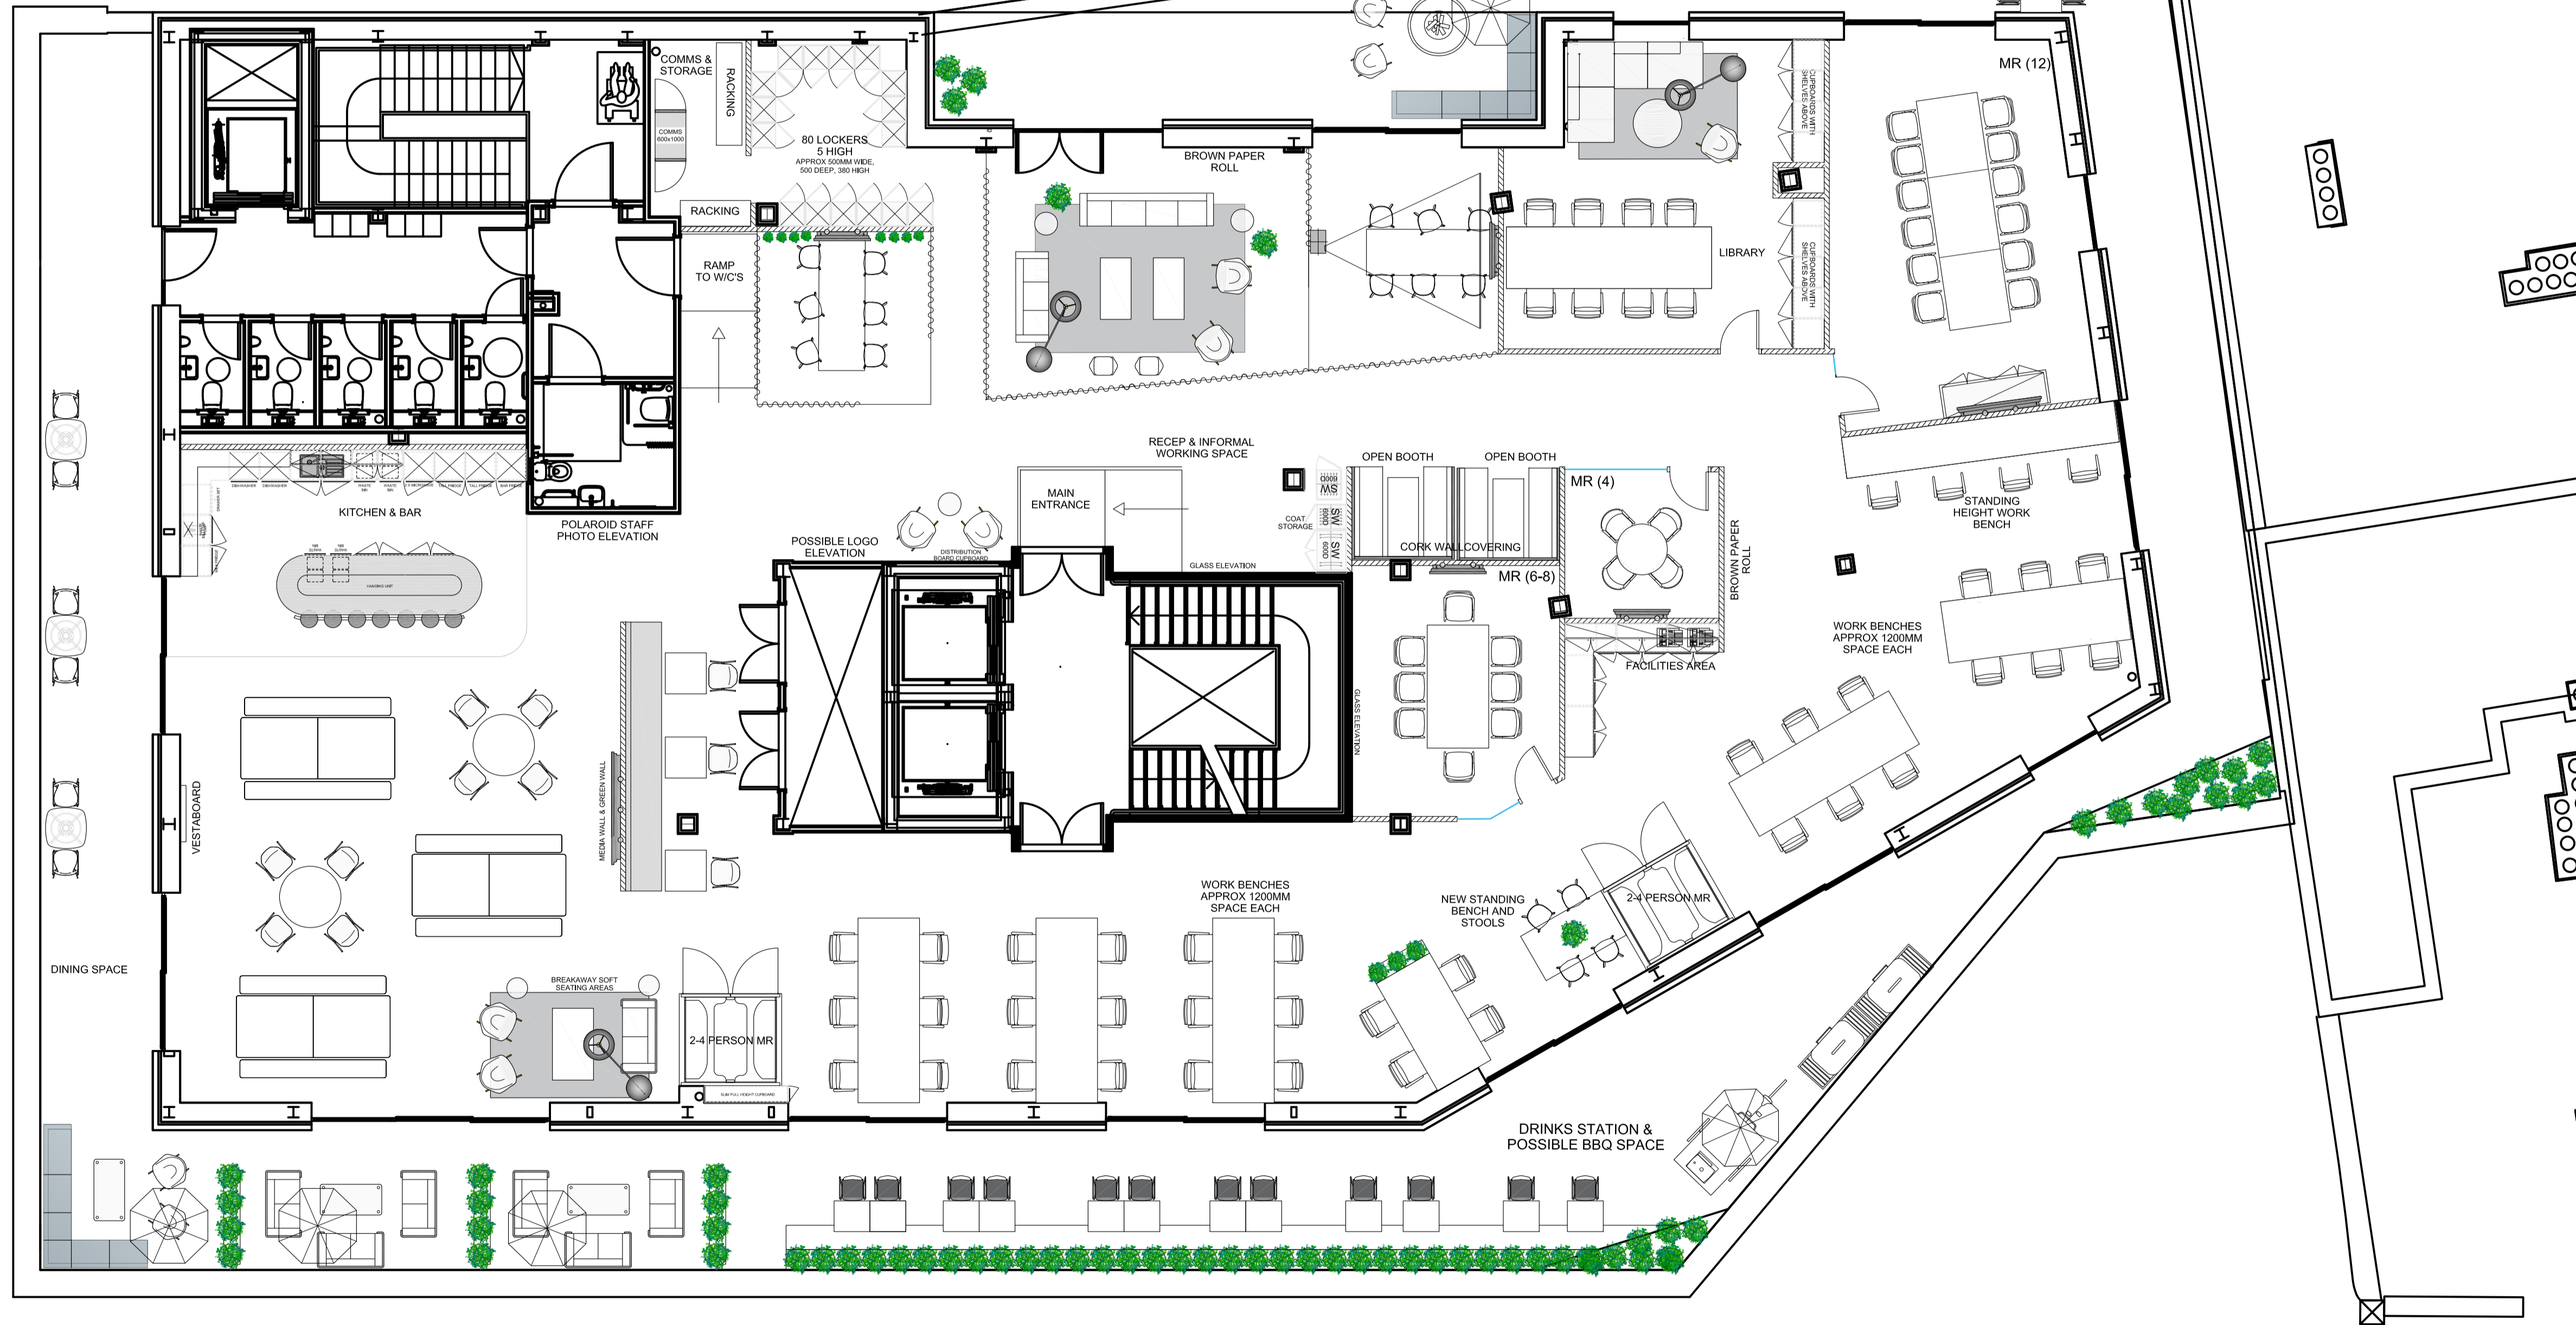

GENERAL ARRANGEMENT

Creating a
Work/Love
Balance

Peldon Rose

Peldon Rose Limited
Sterling House, 42 Worple Road
London SW19 4EQ

Telephone: 020 8971 7777

web: peldonrose.com

CLIENT
BEAUHURST

LOCATION
BLOCK B, SOMERLEYTON ROAD, BRIXTON

DRAWING NAME
GENERAL ARRANGEMENT

DRAWING NUMBER: EN752-04-00

DATE: 23.11.2021

SCALE: 1/NTS @ A1

REVISION: 15

Peldon Rose Limited
Sterling House, 42 Worple Road
London SW19 4EQ

Telephone: 020 8971 7777

web: www.peldonrose.com

© COPYRIGHT