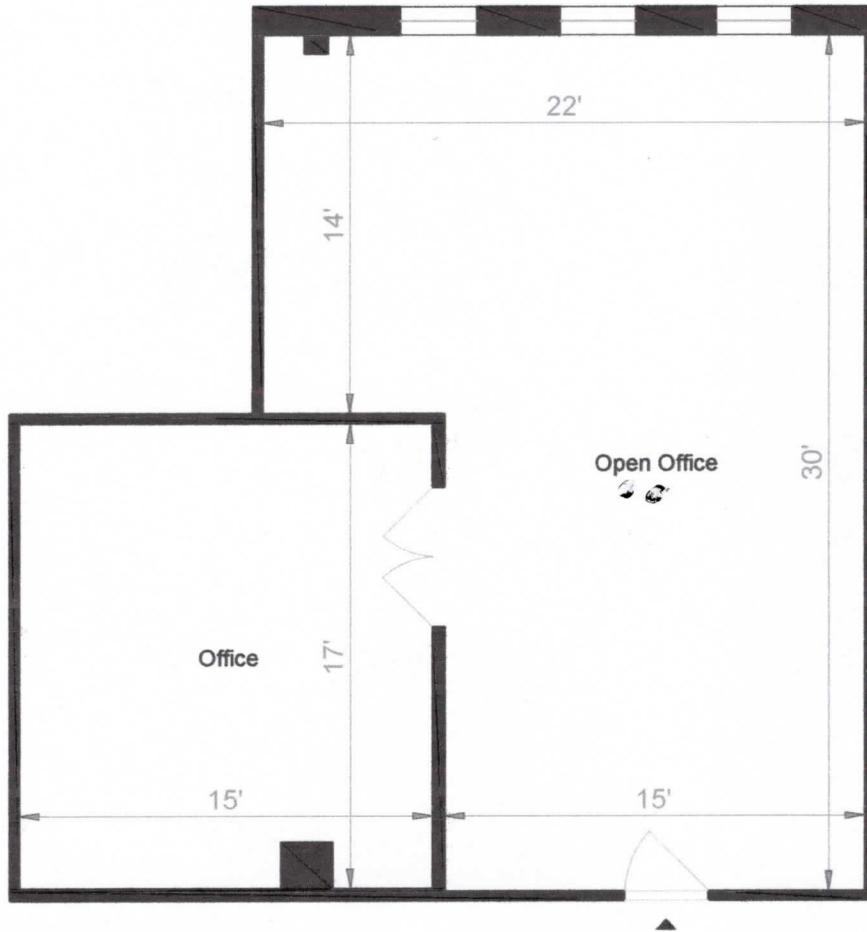

# 7411 RIGGS ROAD | UNIT 418

HYATTSVILLE, MD 20783

FLOOR PLAN

\*Total Rentable Square Footage: 975 SQ FT