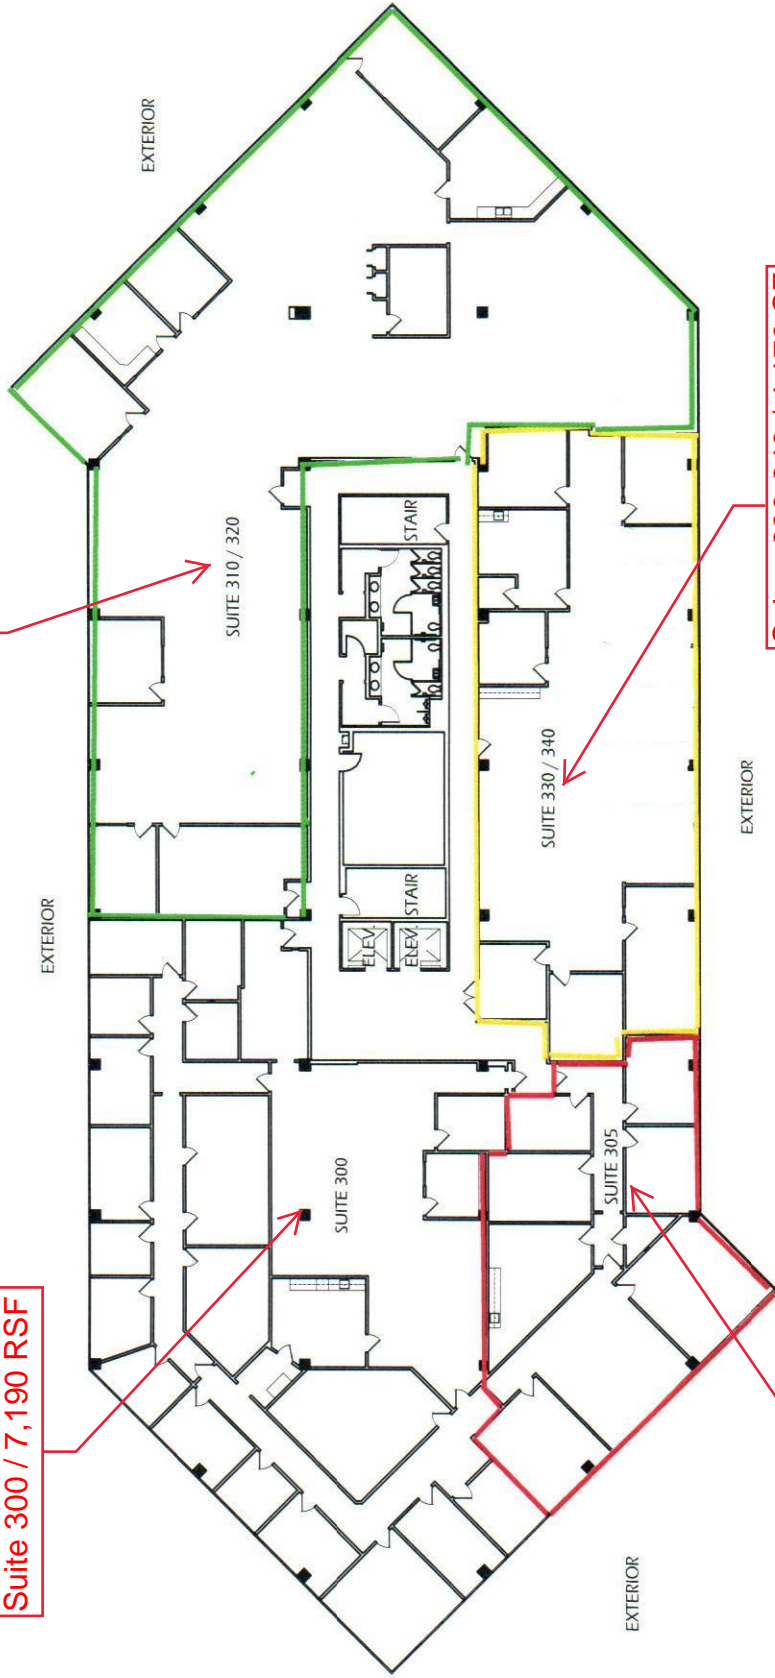

Lane Architecture, P.A.  
904 Margaret Street  
Jacksonville, Florida 32204  
904.355.9020  
AR3518

**Full Floor / 22,945 RSF**

**Suites 310-320 / 8,807 RSF**

**Suite 300 / 7,190 RSF**

**Suite 305 / 2,778 SF**

**Suites 330-340 / 4,170 SF**

**NORTH REGENCY ONE**  
9485 REGENCY SQ. BLVD.

10.28.2019

**THIRD FLOOR PLAN**  
1" = 20'-0"