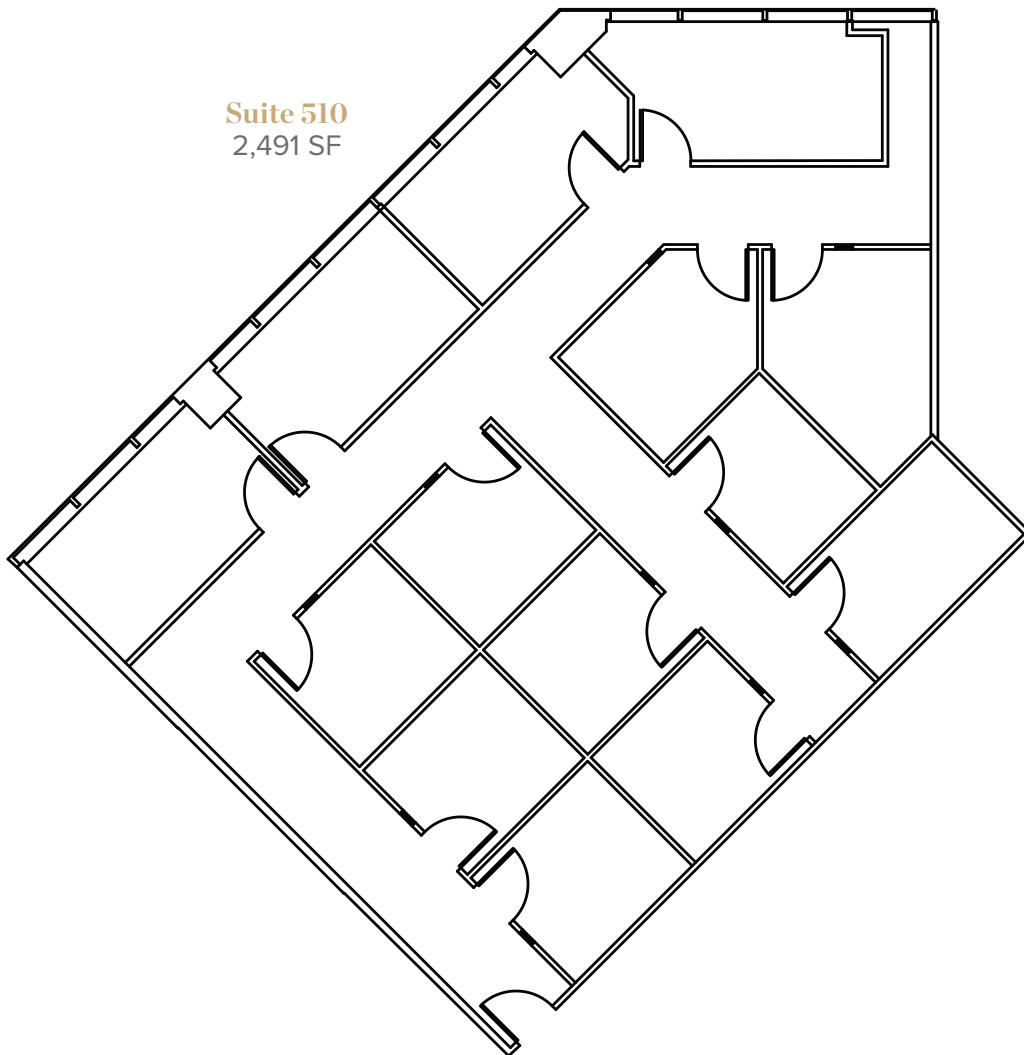

# LAKEVIEW

at hidden river

## LAKEVIEW AT HIDDEN RIVER

8875 Hidden River Pkwy  
Tampa, FL 33637

Suite 510  
2,491 SF