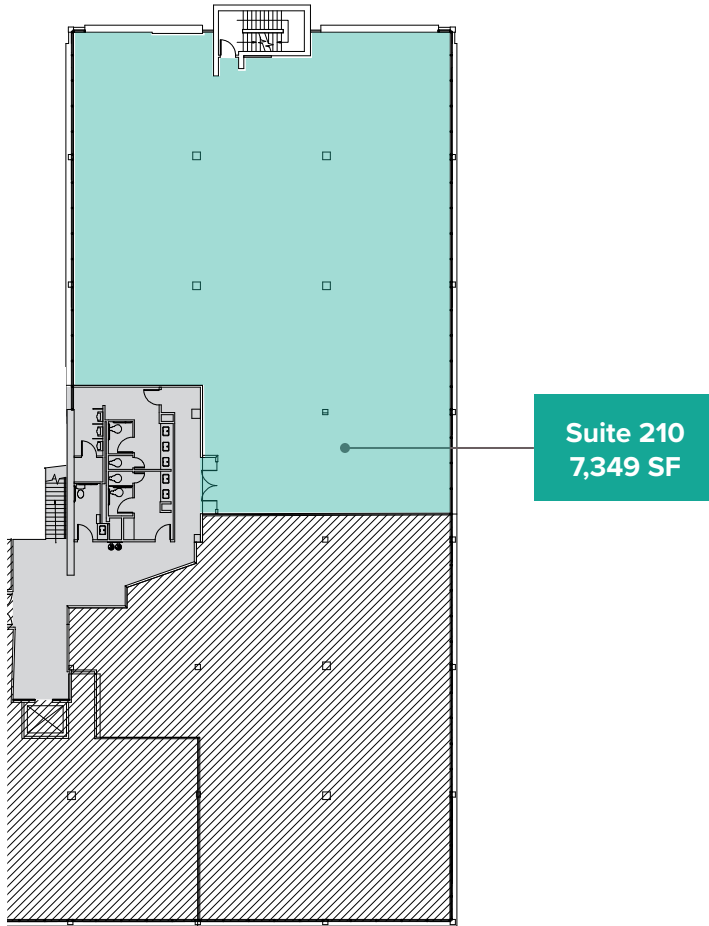

CHESTERBROOK

1325 MORRIS DR

Second Floor Availabilities

JLL | Jones Lang LaSalle Brokerage, Inc.
 550 Swedesford Road, Suite 260
 Wayne, PA 19087

Doug Newbert
 610.249.2273
 doug.newbert@jll.com

Mike MacCroy
 610.249.2270
 mike.maccroy@jll.com