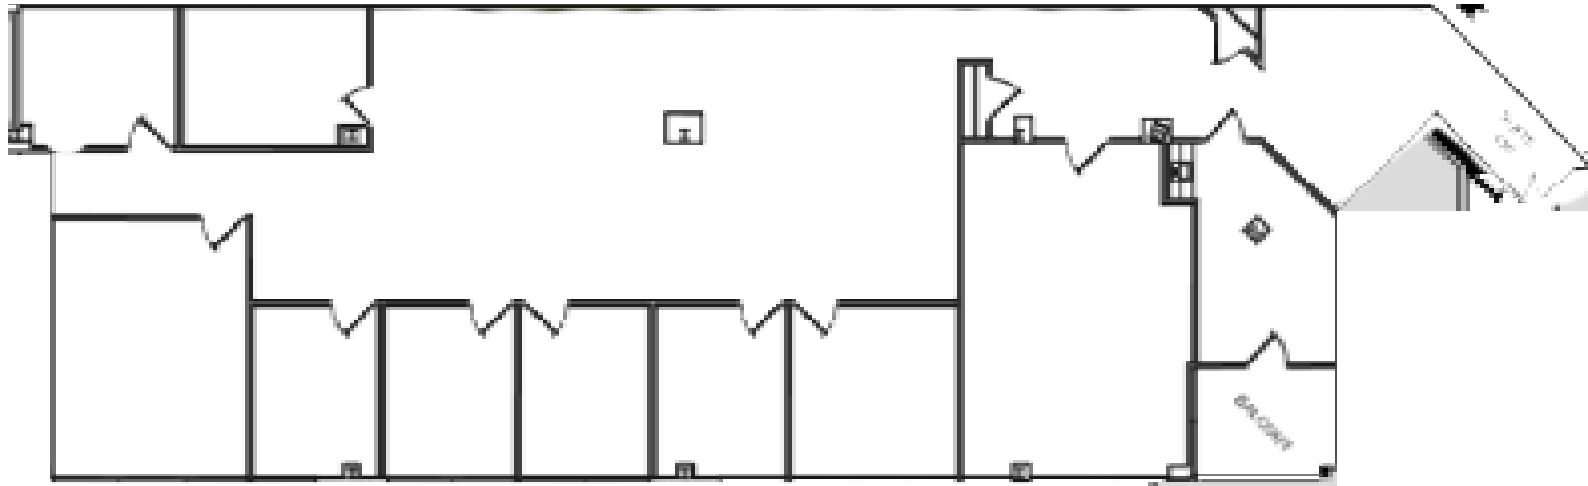

METRO EXECUTIVE TERRACE

8400 CORPORATE DRIVE | LANDOVER, MD 20785

Fourth Floor

Suite 450 | 4,400 SF

KENNETH FELLOWS
kfellows@klnb.com
301-222-0210

ROBERT PUGH
rpugh@klnb.com
301-222-0211

KEIRY MARTINEZ
kmartinez@klnb.com
703-334-5629