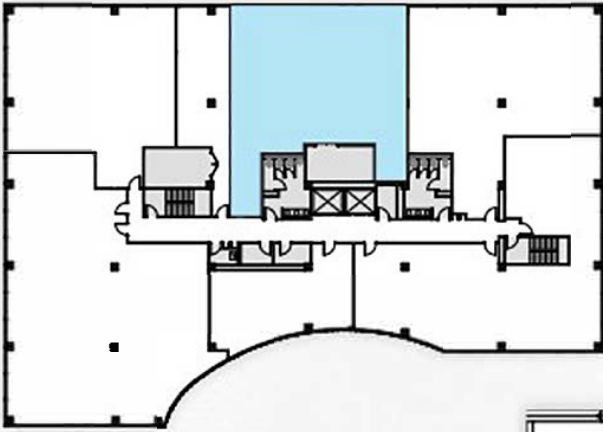

FOURTH FLOOR | SUITE 400 | 2,448 SF

Leasing Inquiries:

David Krucoff
202.437.7443

kru@capitalinvestmentllc.com

Brooke Fontan
571.354.9167

brooke@capitalinvestmentllc.com

Capital Investment LLC
202.723.5500

capitalinvestmentllc.com