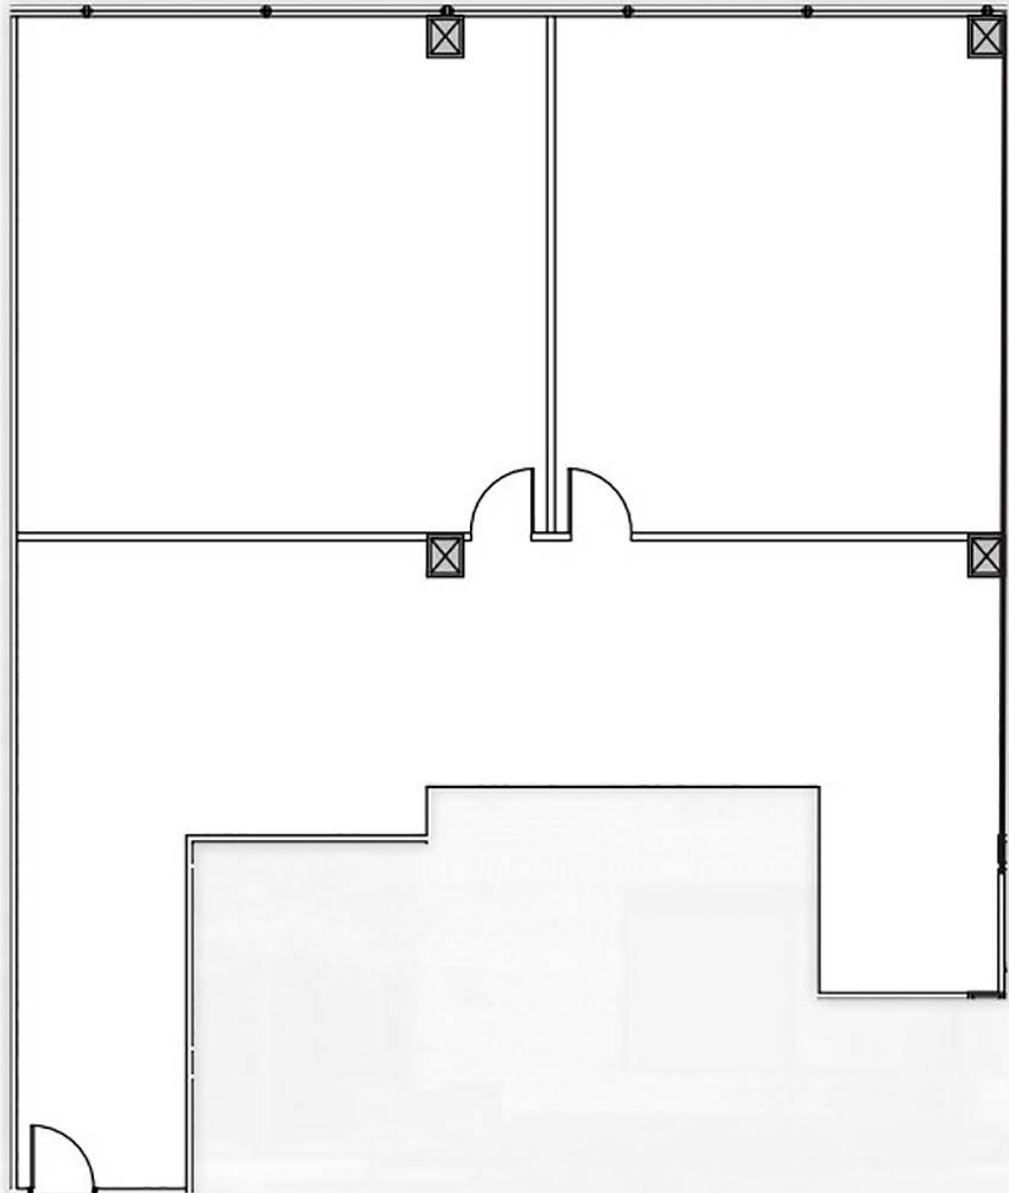

FOURTH FLOOR | SUITE 400 | 2,448 SF

Leasing Inquiries:

David Krucoff
202.437.7443

kru@capitalinvestmentllc.com

Brooke Fontan
571.354.9167

brooke@capitalinvestmentllc.com

Capital Investment LLC
202.723.5500

capitalinvestmentllc.com