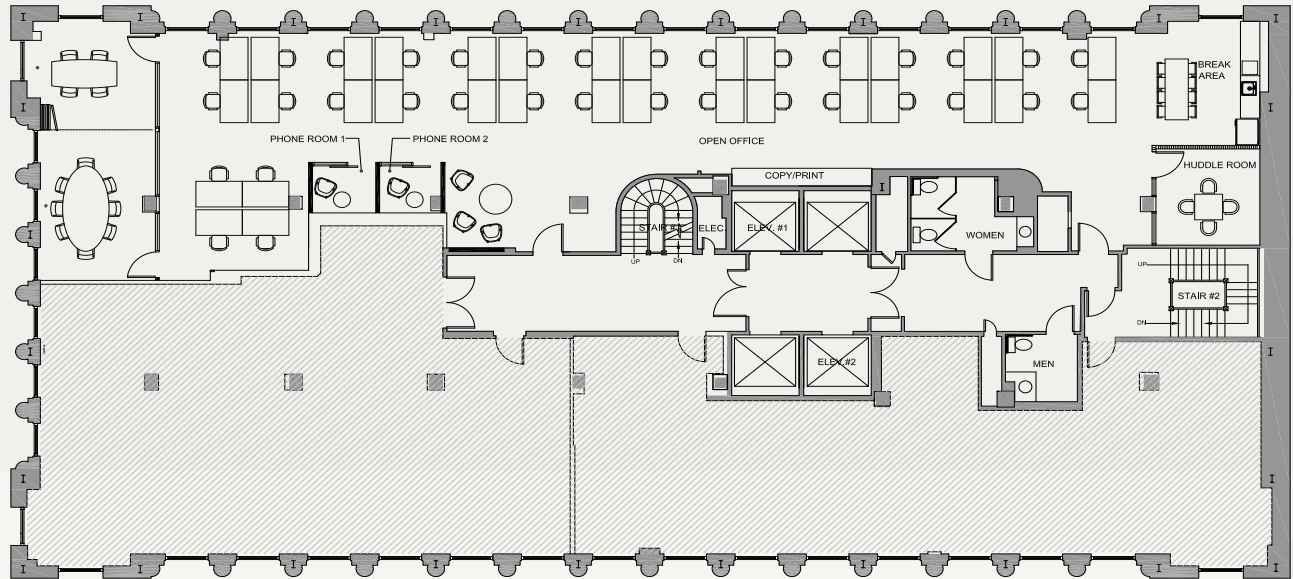

Suite 1002

4,112 RSF

115
SANSOME

High end furnishings with collaborative and flexible layouts

- Available June 1, 2026
- Fully furnished creative floor
- Open area: room for 34 desks
- 1 large conference room
- 2 medium conference rooms
- 2 phone rooms
- Kitchen / break area