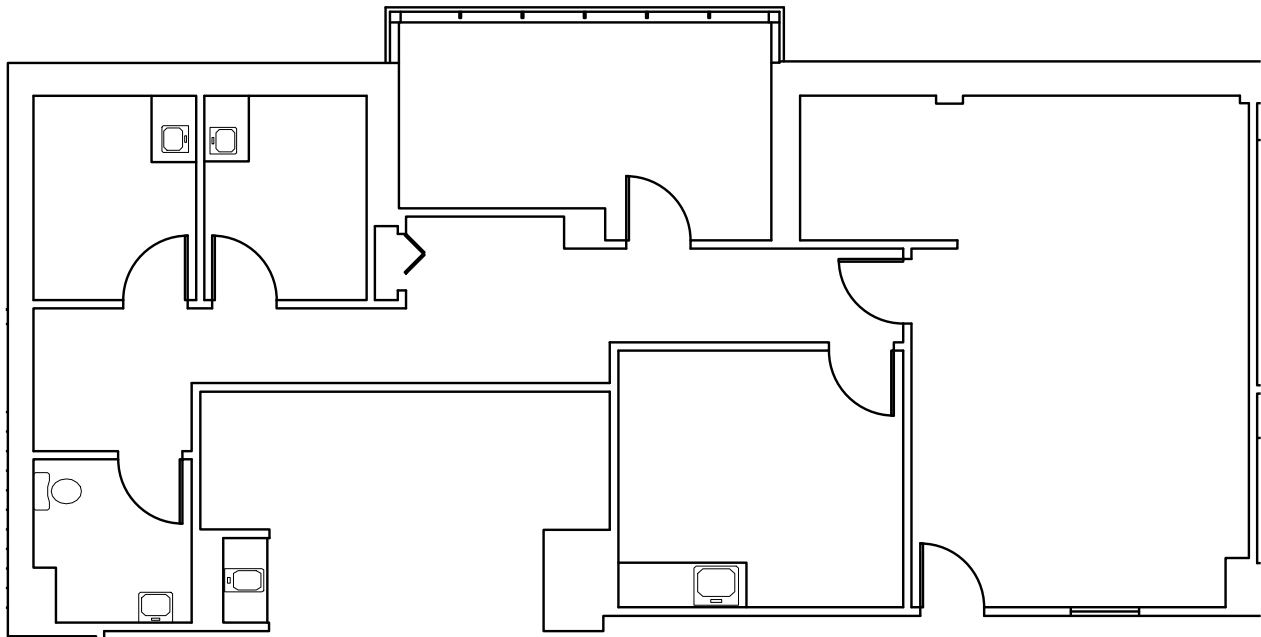

POWELL PROFESSIONAL CENTER

Suite 320 - 1,545 square feet

401 CORBETT STREET · CLEARWATER, FL · 33756

The above floor plan is not to scale. The available space shown is believed to be correct but is subject to change.