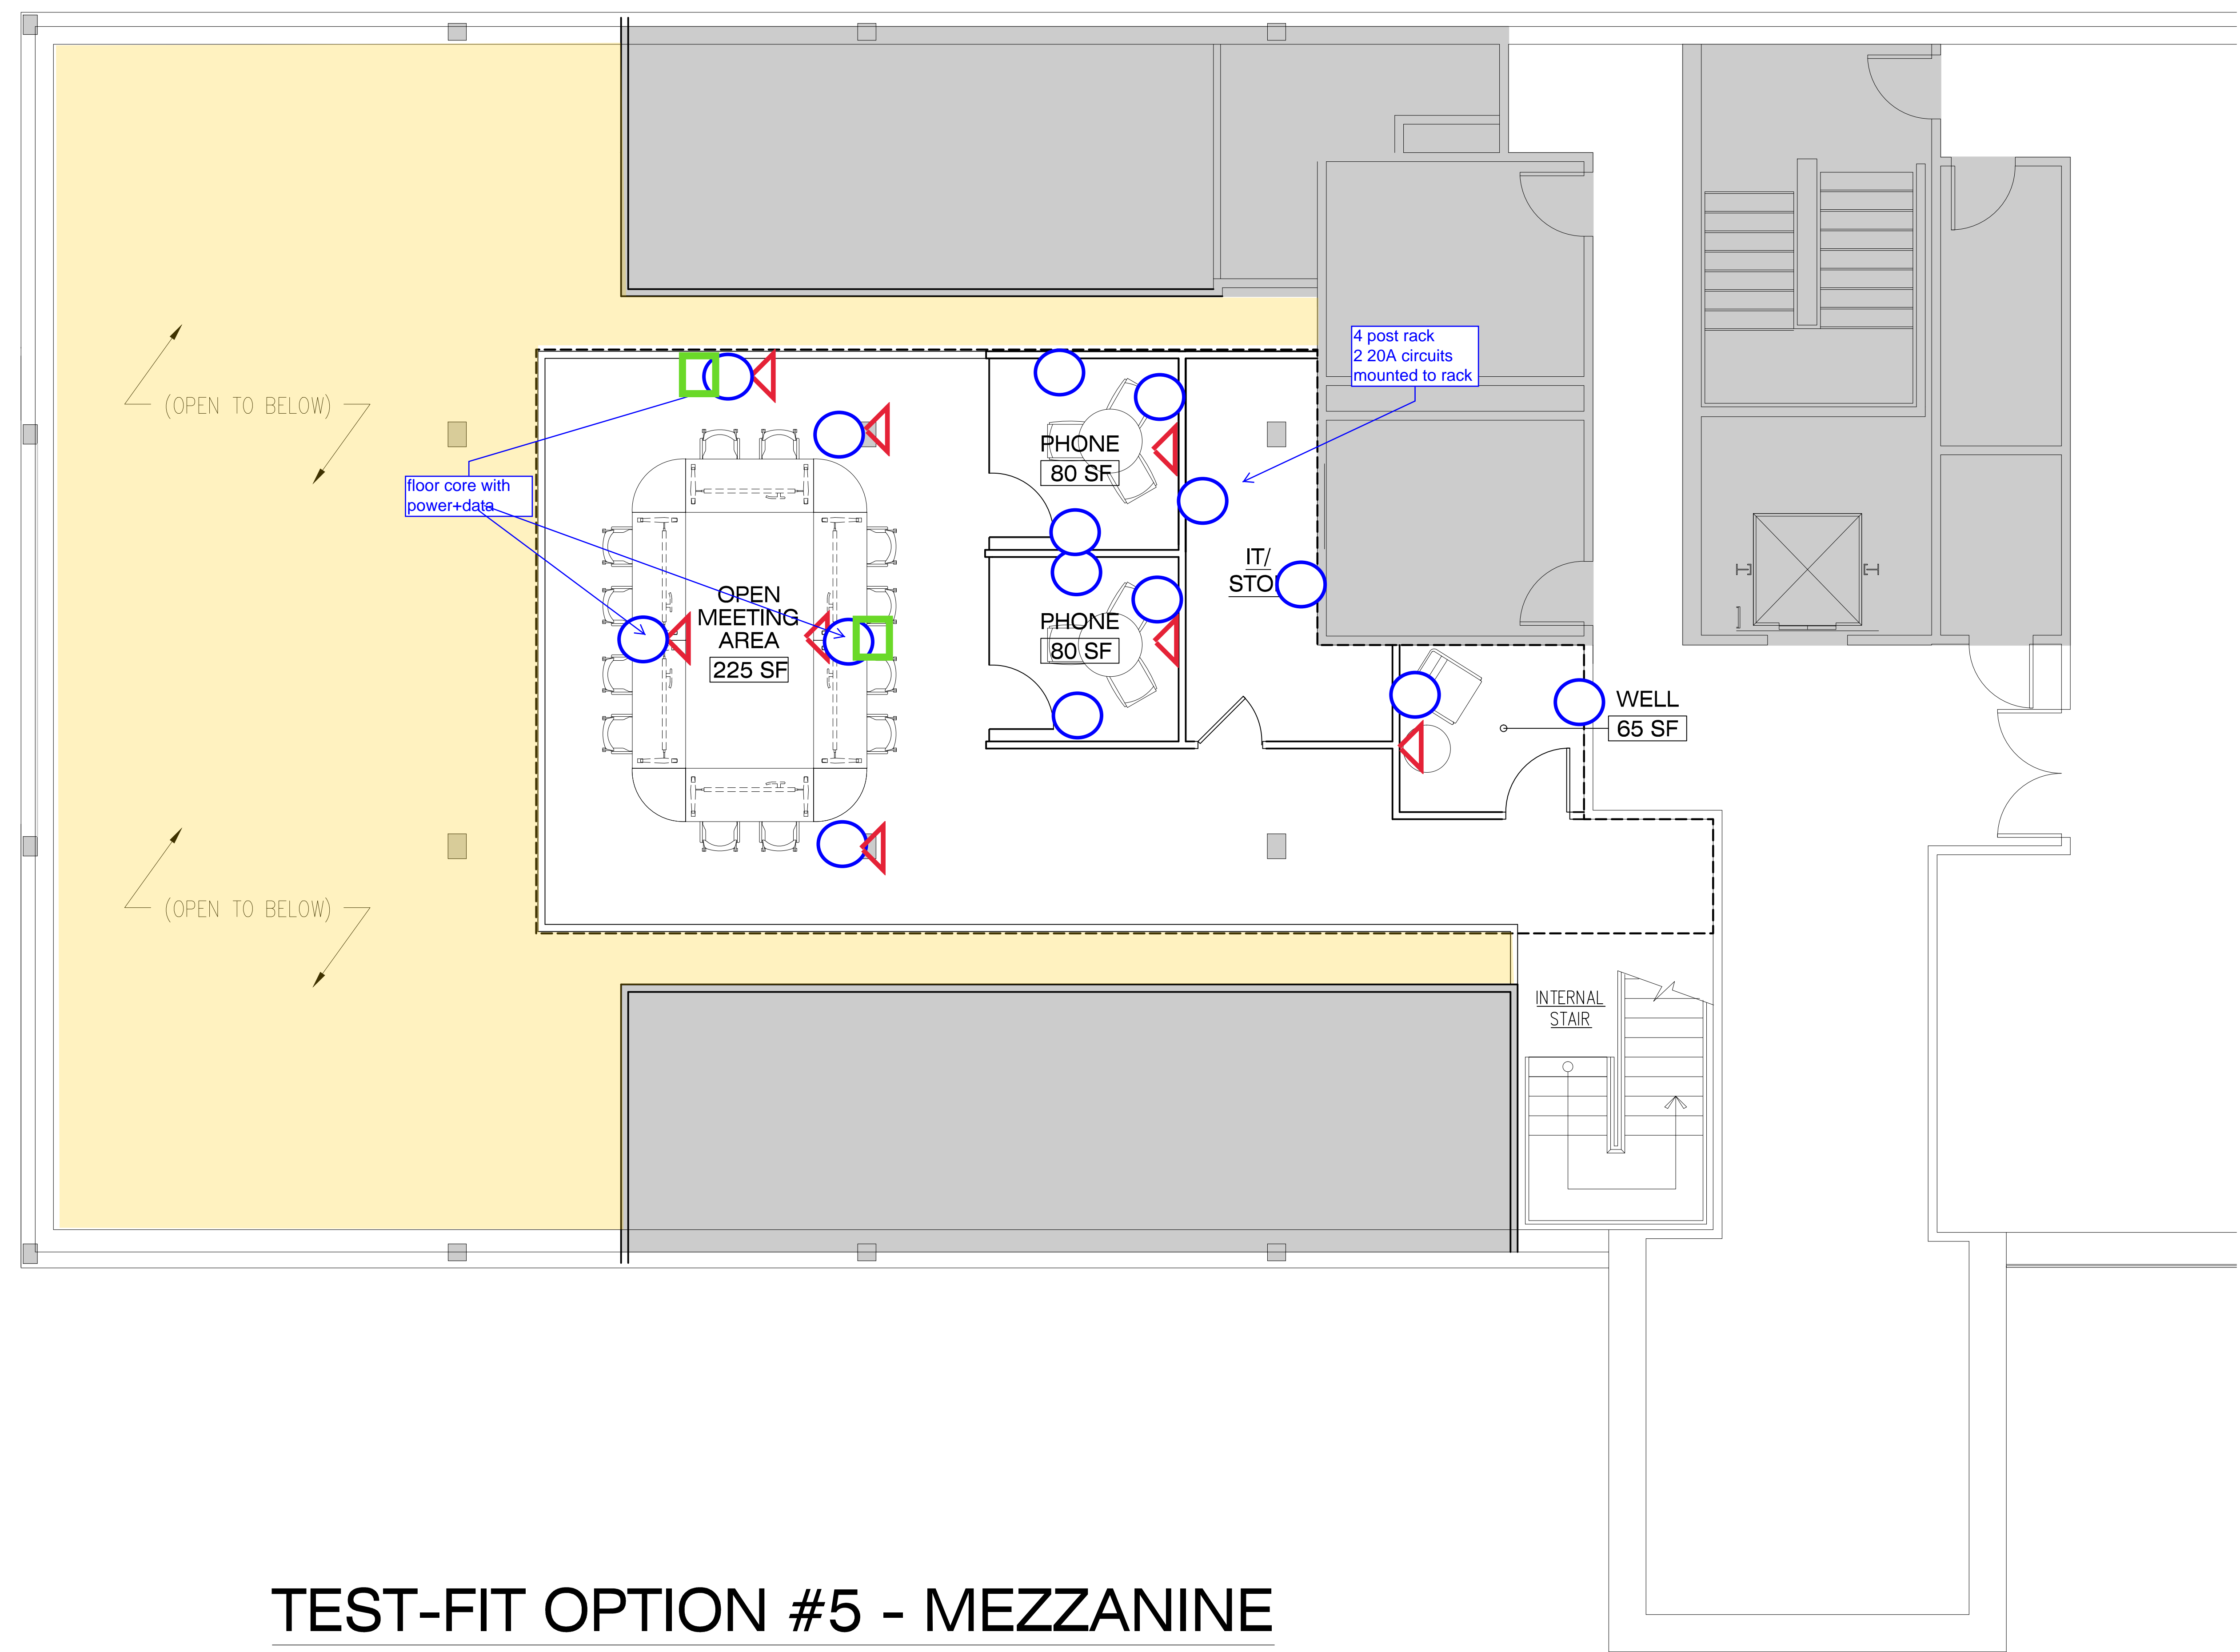

- POWER
- ◁ 2 Ethernet (VOICE+DATA) from IT Room
- 2 Ethernet from wall to floor location
- HDMI inside wall from behind TV to desk

TEST-FIT OPTION #5

TEST-FIT OPTION #5 - MEZZANINE

ISSUED:
 CLIENT/OWNER REVIEW 2019-2-12

STAMP:

DRAWN BY:	RW
DATE:	2019-2-12
PROJECT NO.:	-----
SCALE:	AS SHOWN
DATE:	2019-2-12
PROJECT NO.:	-----

DRAWING TITLE:

**MEZZANINE
 TEST FIT**

DRAWING NUMBER

TF-5