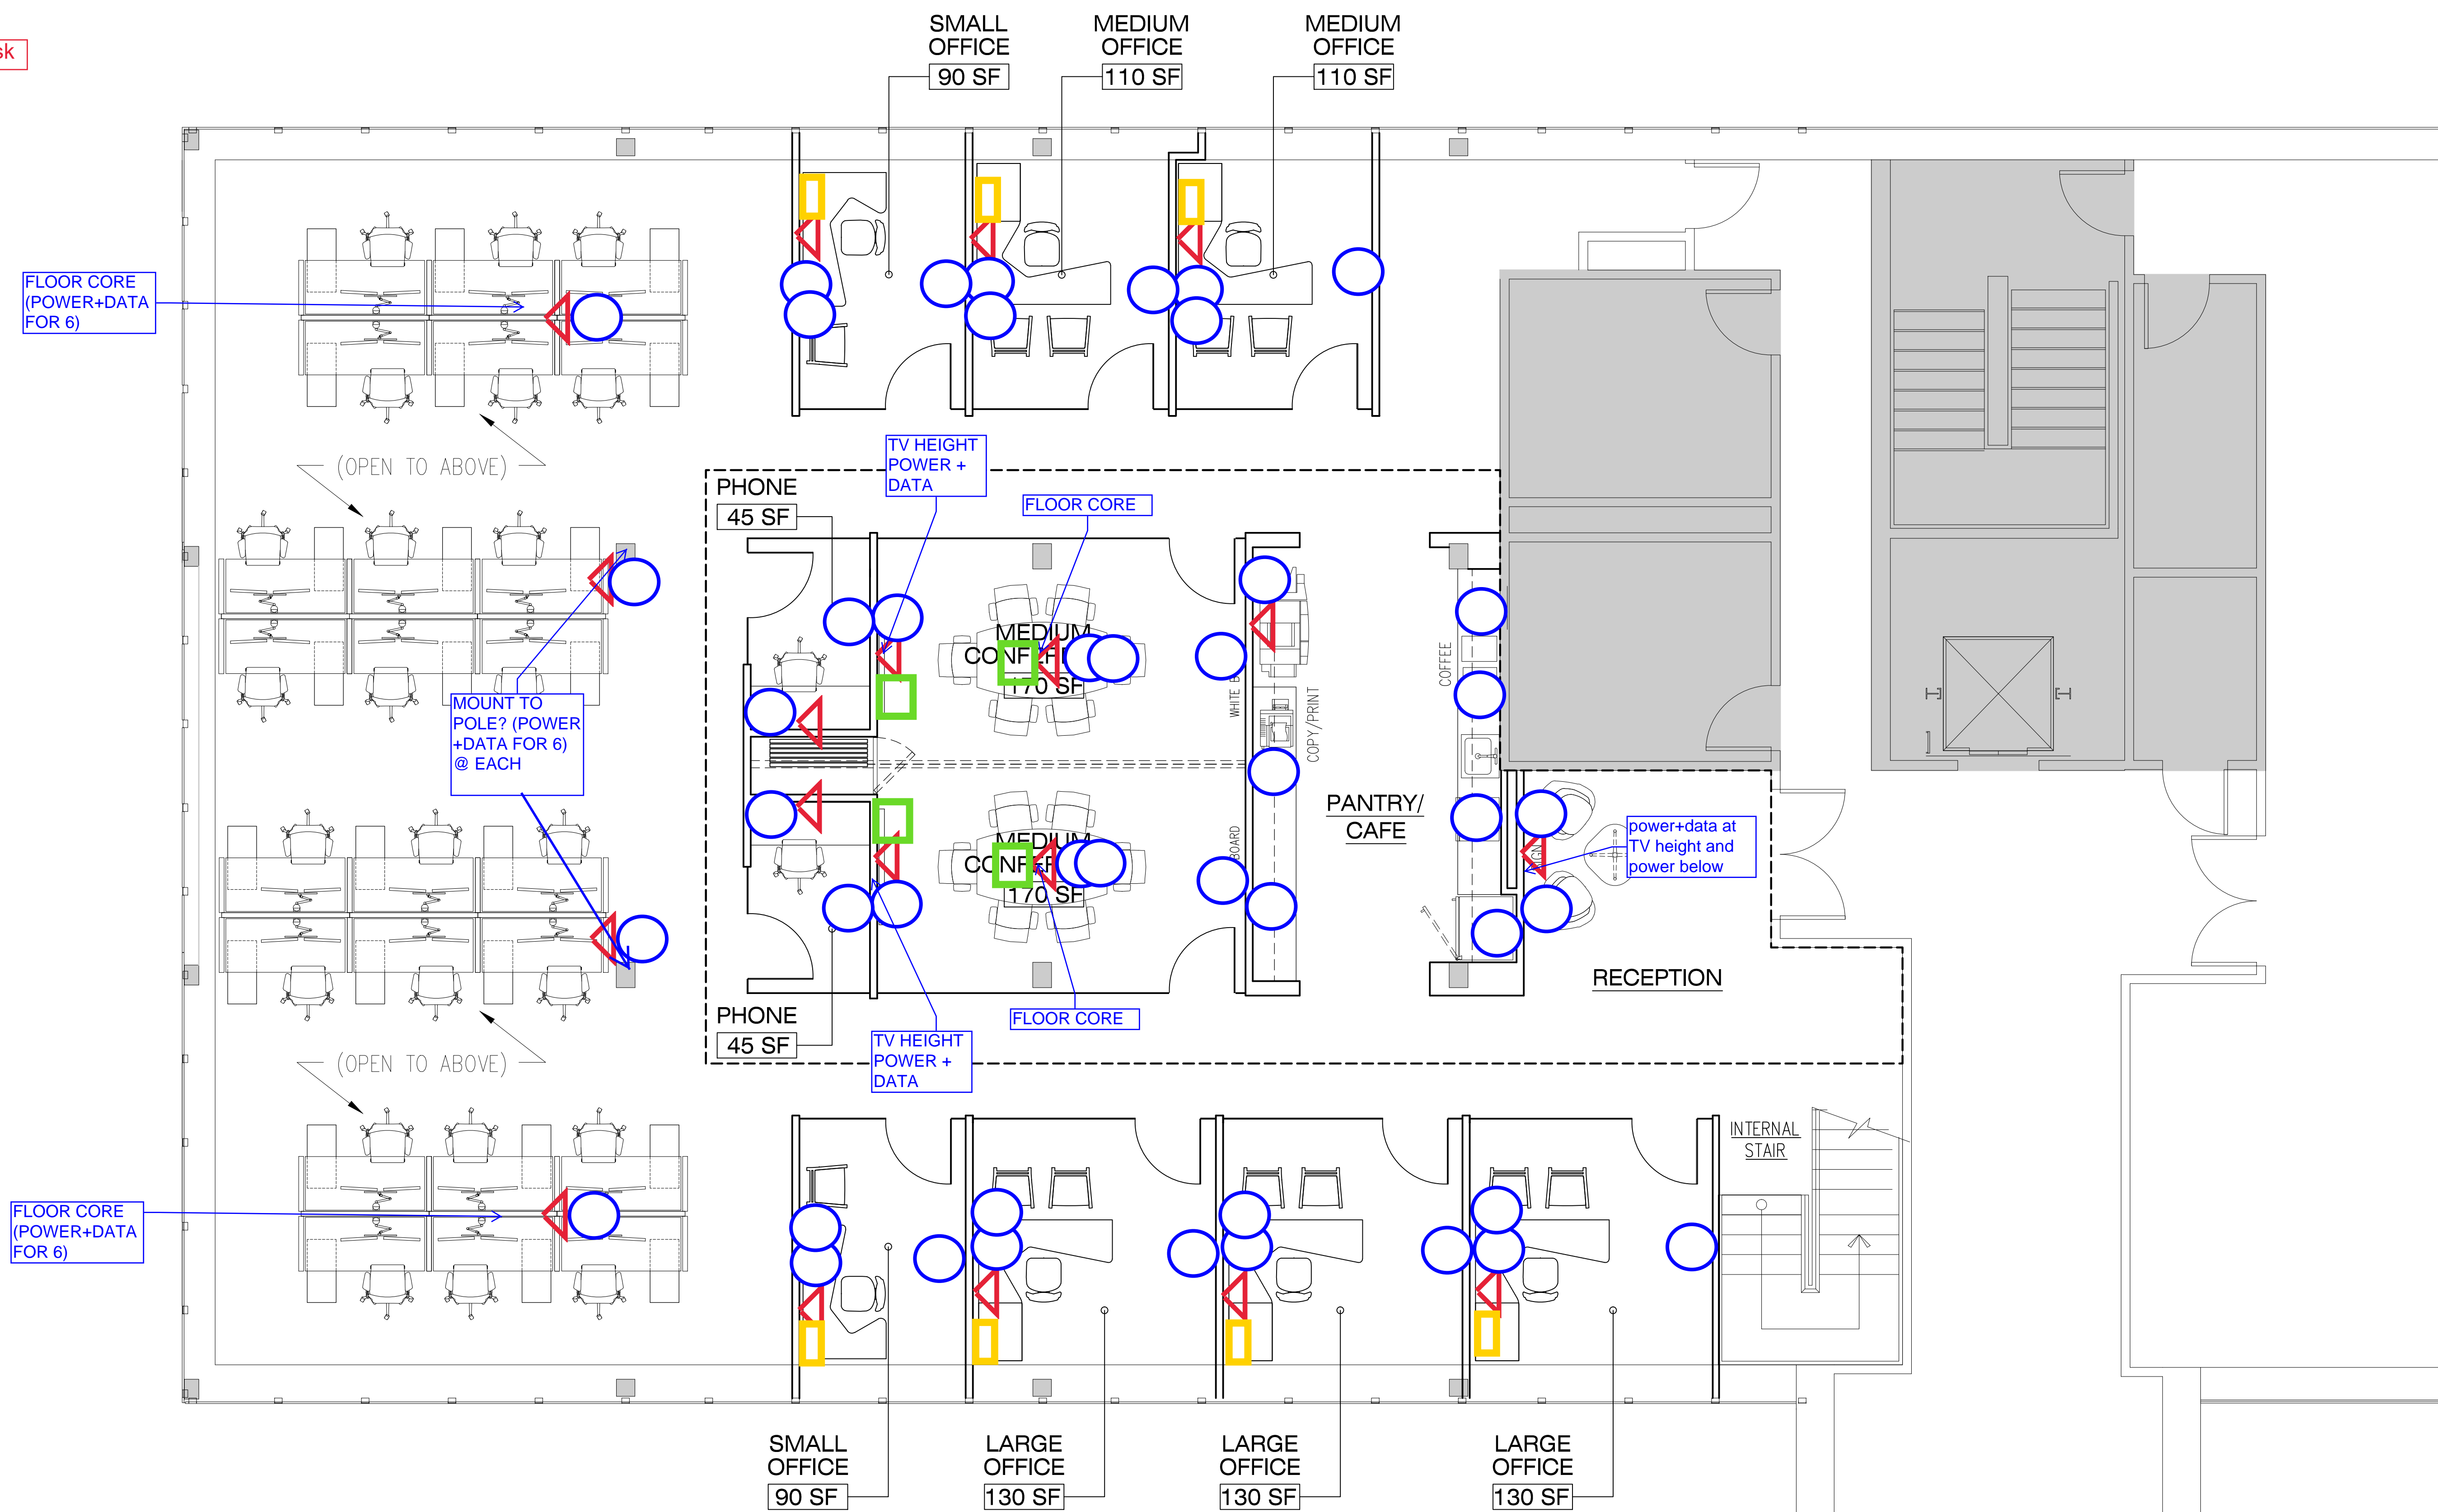

- POWER
- ◁ 2 Ethernet (VOICE+DATA) from IT Room
- 2 Ethernet from wall to floor location
- HDMI inside wall from behind TV to desk

TEST-FIT OPTION #5

TEST-FIT OPTION #5 - MEZZANINE

ISSUED:
 CLIENT/OWNER REVIEW 2019-2-12

STAMP:

DRAWN BY:	RW
DATE:	2019-2-12
PROJECT NO.:	-----
SCALE:	AS SHOWN
DATE:	2019-2-12
PROJECT NO.:	-----

DRAWING TITLE:

**MEZZANINE
 TEST FIT**

DRAWING NUMBER

TF-5