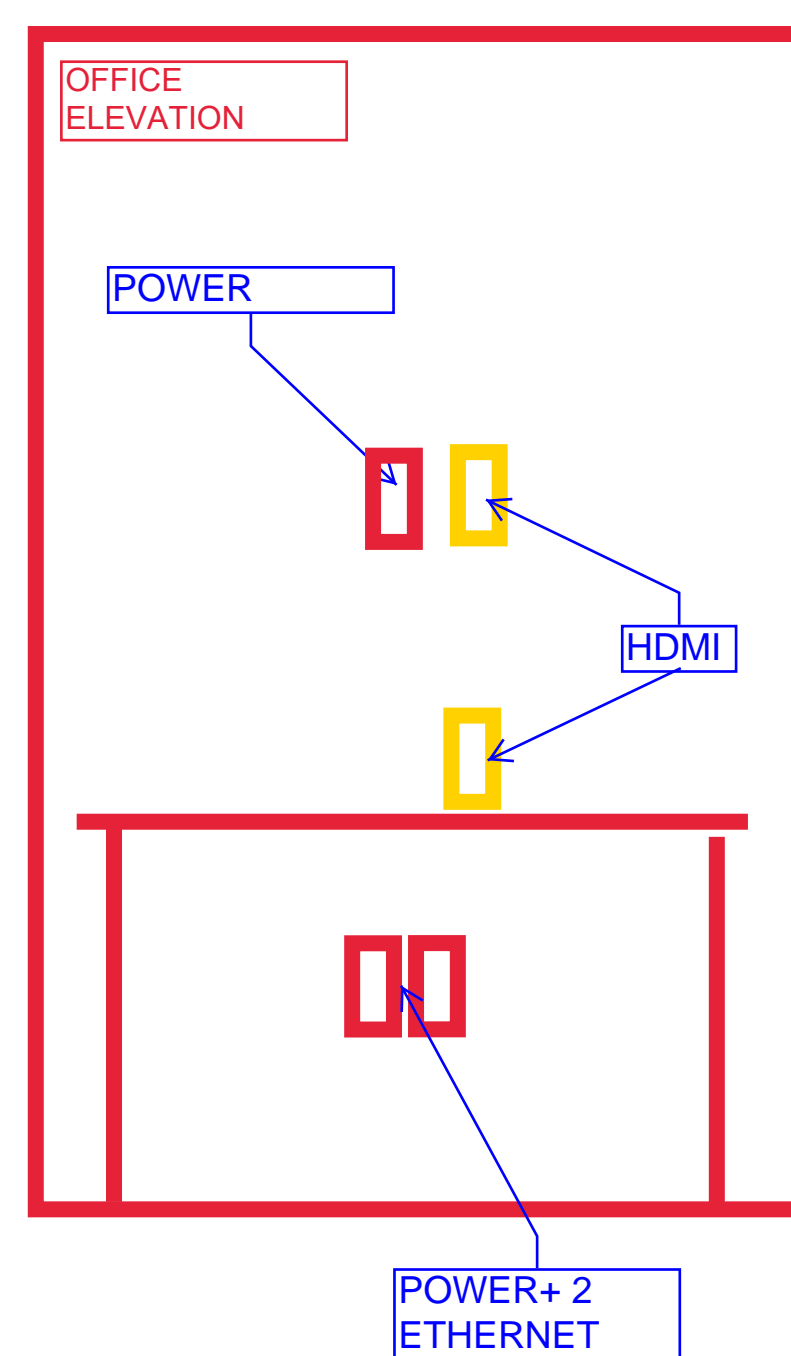

- POWER
- ◁ 2 Ethernet (VOICE+DATA) from IT Room
- 2 Ethernet from wall to floor location
- HDMI inside wall from behind TV to desk

TEST-FIT OPTION #5

TEST-FIT OPTION #5 - MEZZANINE

ISSUED:
 CLIENT/OWNER REVIEW 2019-2-12

STAMP:

DRAWN BY:	RW
DATE:	2019-2-12
PROJECT NO.:	-----
SCALE:	AS SHOWN
DATE:	2019-2-12
PROJECT NO.:	-----

DRAWING TITLE:

**MEZZANINE
 TEST FIT**

DRAWING NUMBER

TF-5