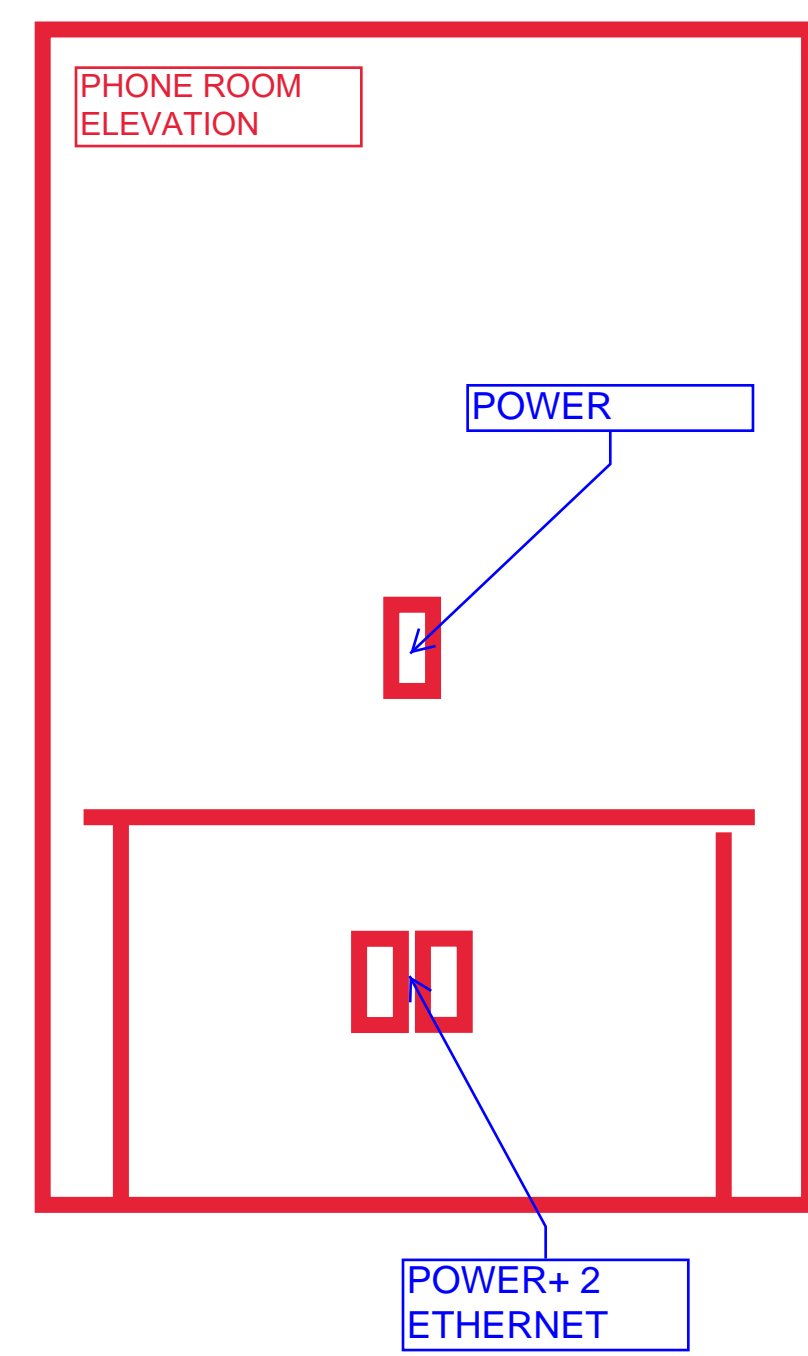

- POWER
- ◁ 2 Ethernet (VOICE+DATA) from IT Room
- 2 Ethernet from wall to floor location
- HDMI inside wall from behind TV to desk

TEST-FIT OPTION #5

TEST-FIT OPTION #5 - MEZZANINE

ISSUED:
 CLIENT/OWNER REVIEW 2019-2-12

STAMP:

DRAWN BY:	RW
DATE:	2019-2-12
PROJECT NO.:	-----
SCALE:	AS SHOWN
DATE:	2019-2-12
PROJECT NO.:	-----

DRAWING TITLE:

**MEZZANINE
 TEST FIT**

DRAWING NUMBER

TF-5