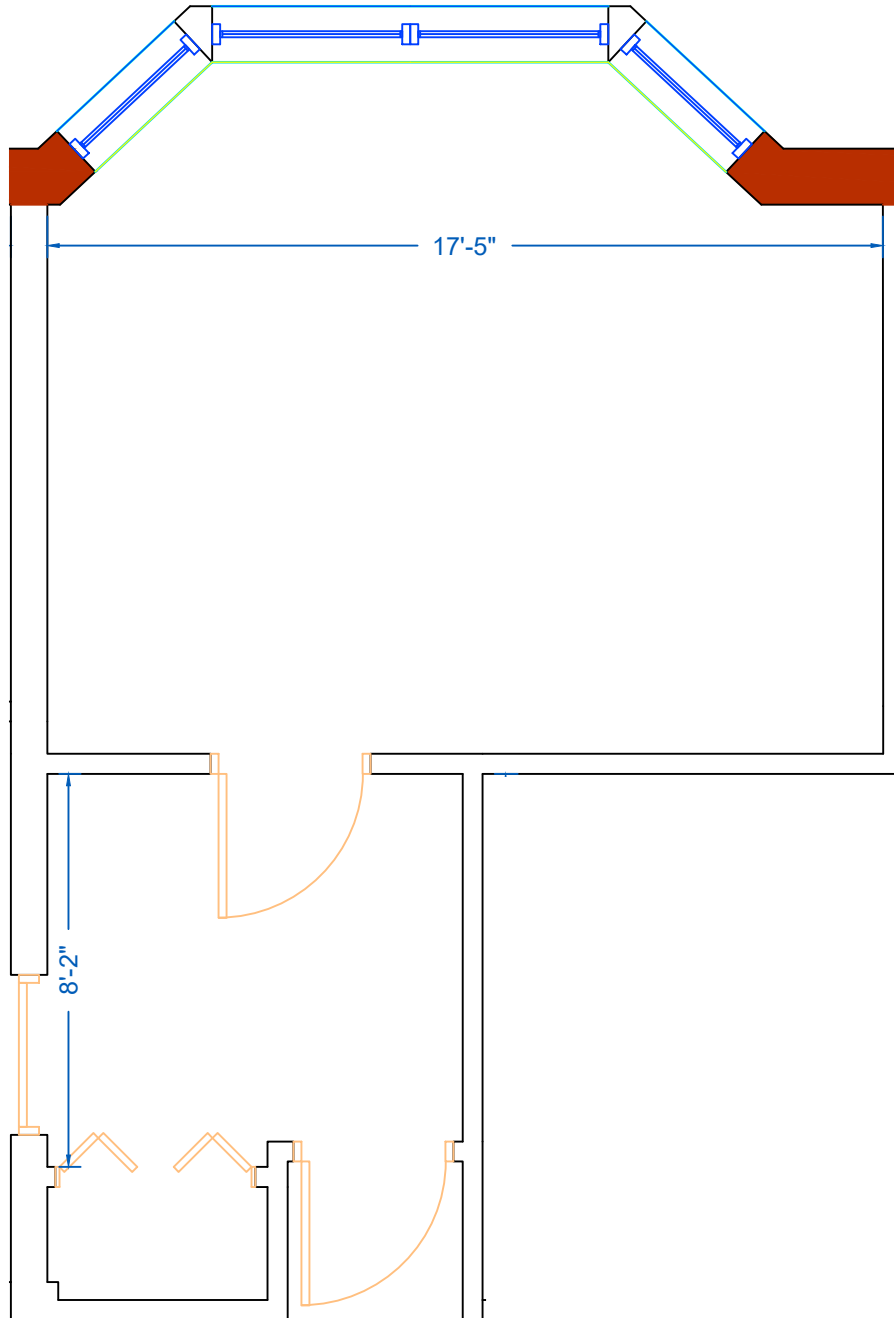

# 825 E Golf Rd, Arlington Hts

825 E Golf Rd, Suite 1160  
461 Rentable Square Feet

Scale: 1/4" = 1'-0"

PO Box 1189  
Palatine, IL 60078

**MOATS**  
OFFICE PROPERTIES

Office: 847-359-2121  
Ryan: 847-363-9700