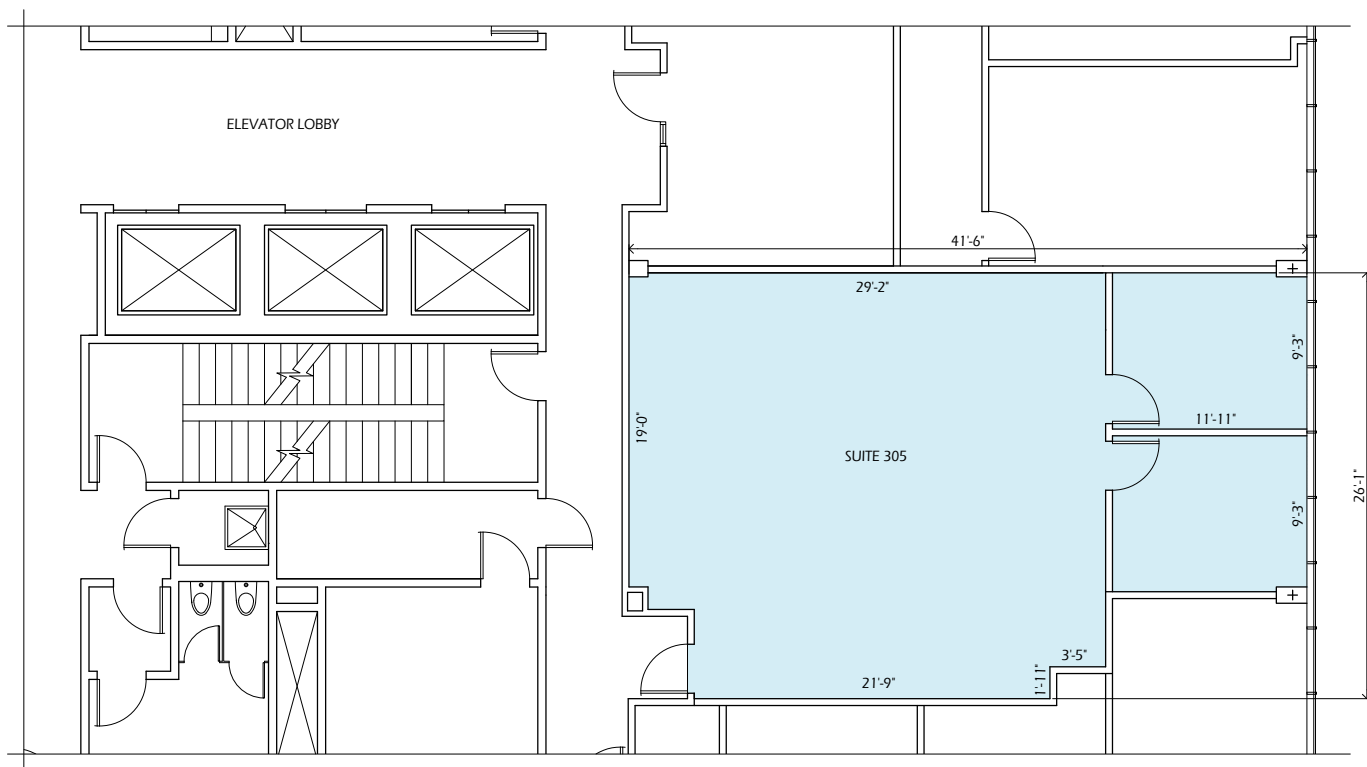

Riverplace South

1300 Riverplace Blvd, Jacksonville, FL 32256

Suite 305 | 1,155 SF

REFERENCE PLAN
NOT TO SCALE

Mark Montgomery
Senior Vice President
904.708.0542
mark.montgomery@avisonyoung.com