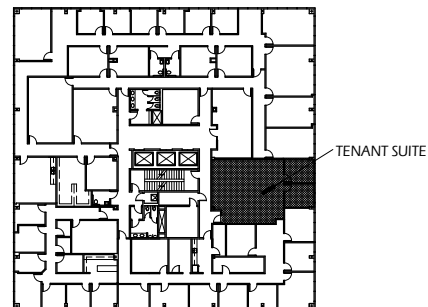

Riverplace South

1300 Riverplace Blvd, Jacksonville, FL 32256

Suite 305 | 1,155 SF

REFERENCE PLAN
NOT TO SCALE

Mark Montgomery
Senior Vice President
904.708.0542
mark.montgomery@avisonyoung.com