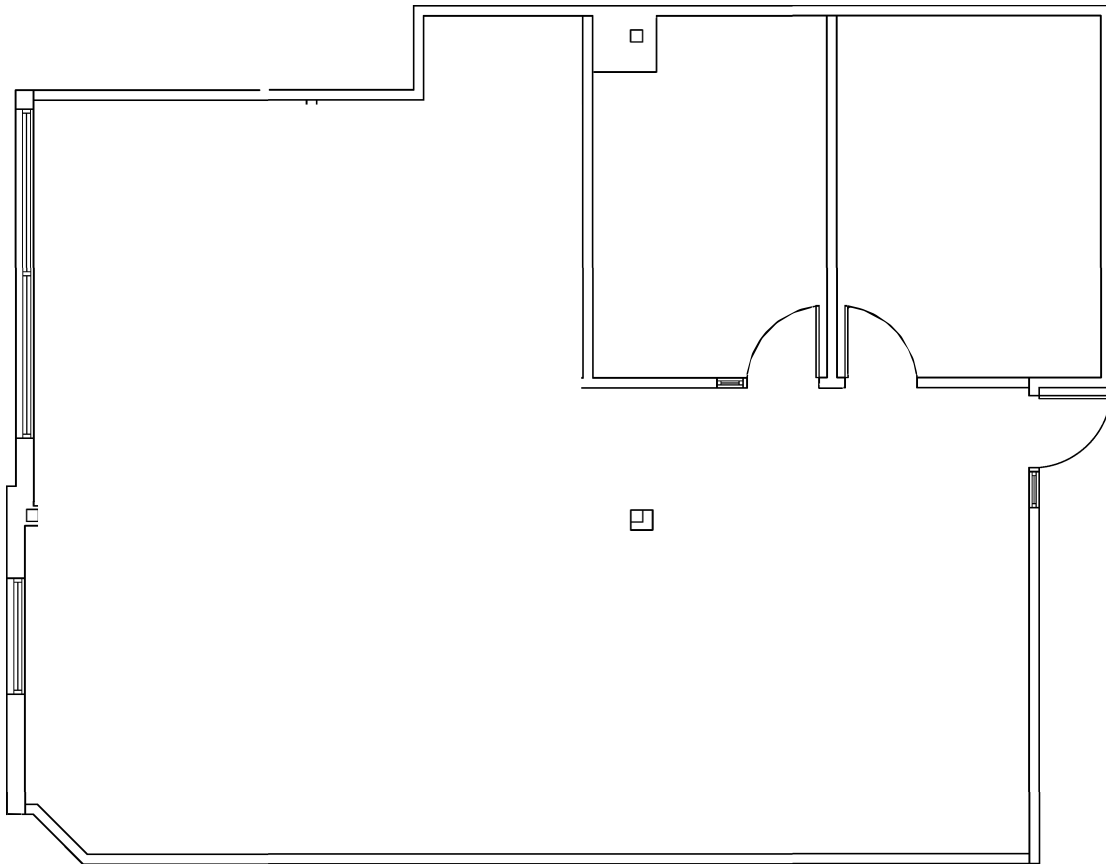

GREGG JORDAN & ASSOCIATES

1330 CENTRE STREET
NEWTON CENTER, MA 02459
TEL.: (617) 527-1800

1340 CENTRE STREET, NEWTON CENTER, MA
SUITE #212

SCALE: 1/8" = 1'-0"
2/08