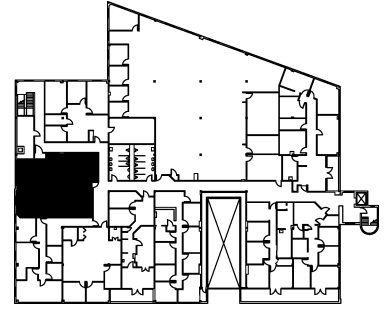

GREGG JORDAN & ASSOCIATES

1330 CENTRE STREET
NEWTON CENTER, MA 02459
TEL.: (617) 527-1800

1340 CENTRE STREET, NEWTON CENTER, MA
SUITE #212

SCALE: 1/8" = 1'-0"
2/08