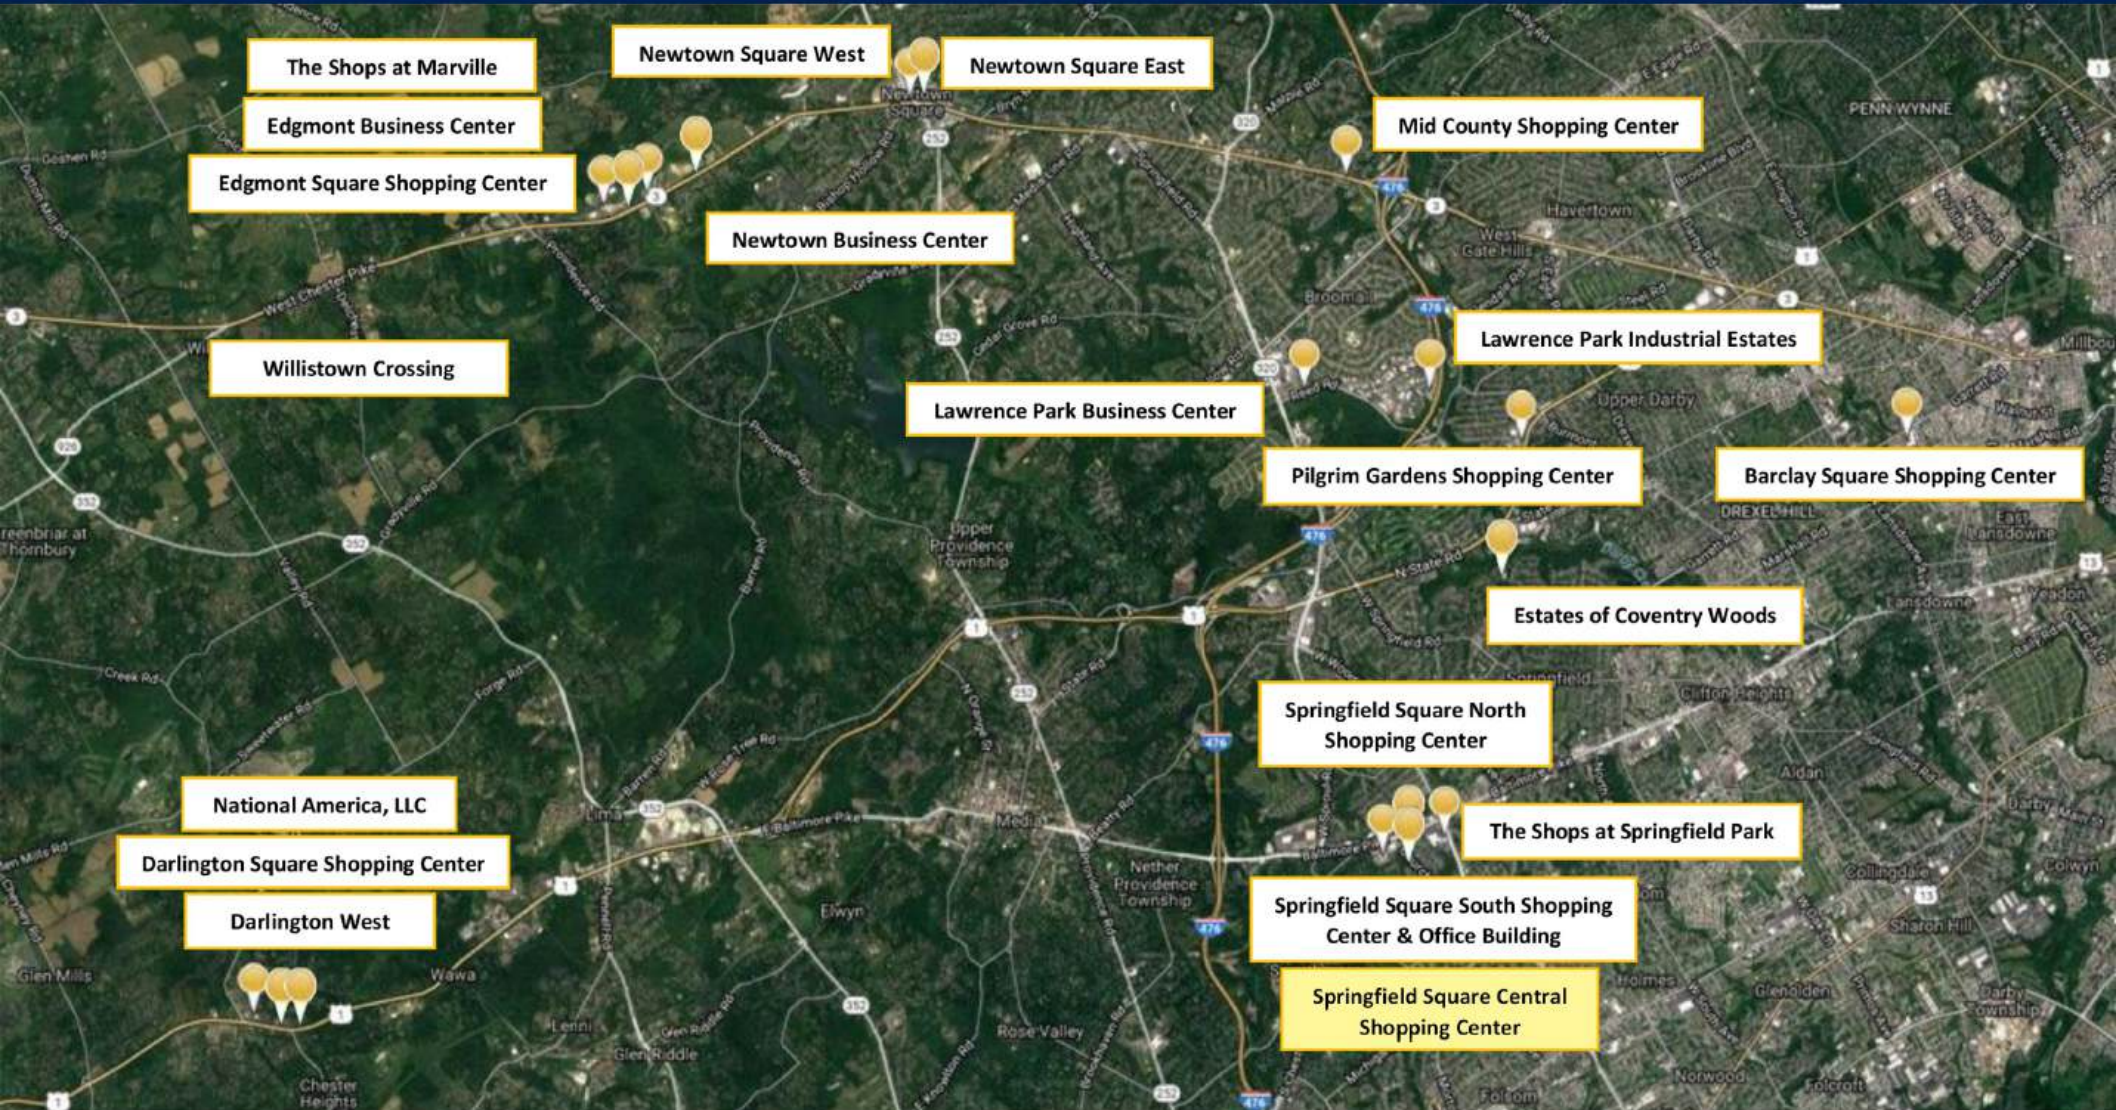

- Heart of the “Golden Mile”
- 36,000 Vehicles Per Day
- 1 Mile from I-476

Join Our Family of Shopping Centers!

Springfield, PA

FedEx
FirstWatch THE DAYTIME CAFE
LONGHORN STEAKHOUSE
Olive Garden
NOTHING BUT CAKES®
CH Children's Hospital of Philadelphia®

Springfield Square South

RALLY HOUSE LOCAL STUFF
GIANT
Panera BREAD
SHAKE SHACK

Springfield Square North

Baltimore Pike

Main Line Health
five BELOW
Bertucci's
SKECHERS

Springfield Square Central

NATIONAL REALTY CORPORATION
EST. 1960

LA FITNESS
HOBBY LOBBY
TARGET
Chick-fil-A

The Shops at
Springfield Park

Building a Better Future in Delaware County, PA

• Since 1960 •

9 Mile Span