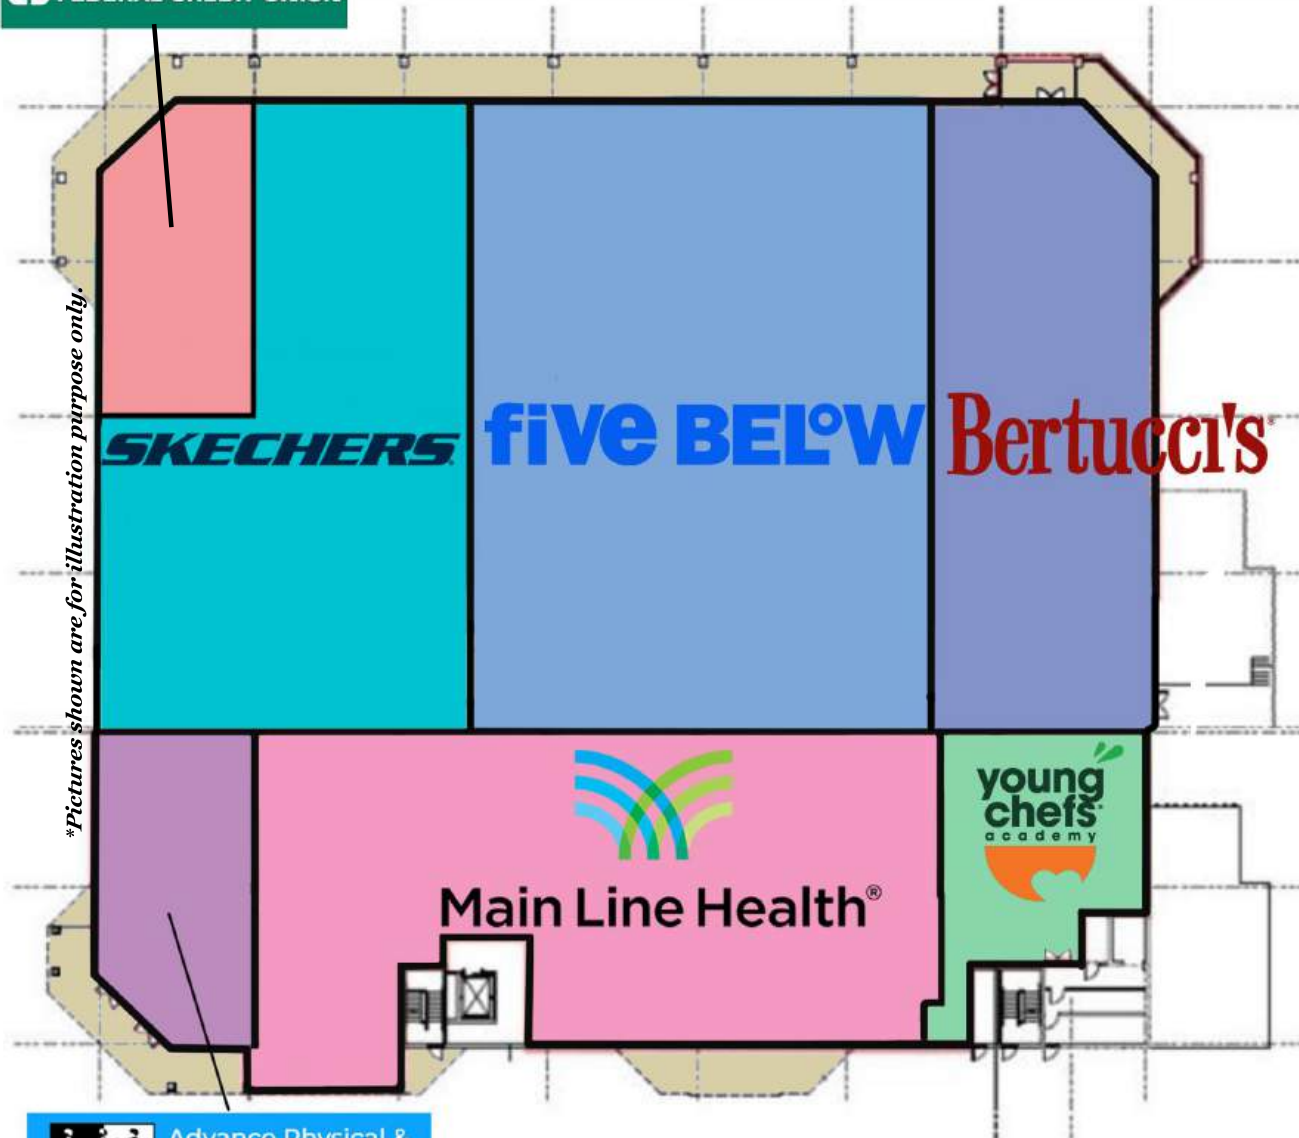

Springfield Square Central Shopping Center

965 Baltimore Pike, Springfield, PA 19064

NATIONAL REALTY CORPORATION
EST. 1960

	Population	Households	Avg. HH Income	36,000 Vehicles Per Day
3 Miles	144,718	56,442	\$126,900	
5 Miles	367,977	139,954	\$111,700	

Springfield Square Central Shopping Center

965 Baltimore Pike, Springfield, PA 19064

**FRANKLIN MINT
FEDERAL CREDIT UNION**

**Pictures shown are for illustration purpose only.*

Advance Physical & Aquatic Therapy

Springfield Square South

RALLY HOUSE LOCAL STUFF
GIANT
Panera BREAD
SHAKE SHACK

Springfield Square North

Baltimore Pike

Main Line Health
five BELOW
Bertucci's
SKECHERS

Springfield Square Central

NATIONAL REALTY CORPORATION
EST. 1960

LA FITNESS
HOBBY LOBBY
TARGET
Chick-fil-A

The Shops at
Springfield Park

Building a Better Future in Delaware County, PA

• Since 1960 •

9 Mile Span