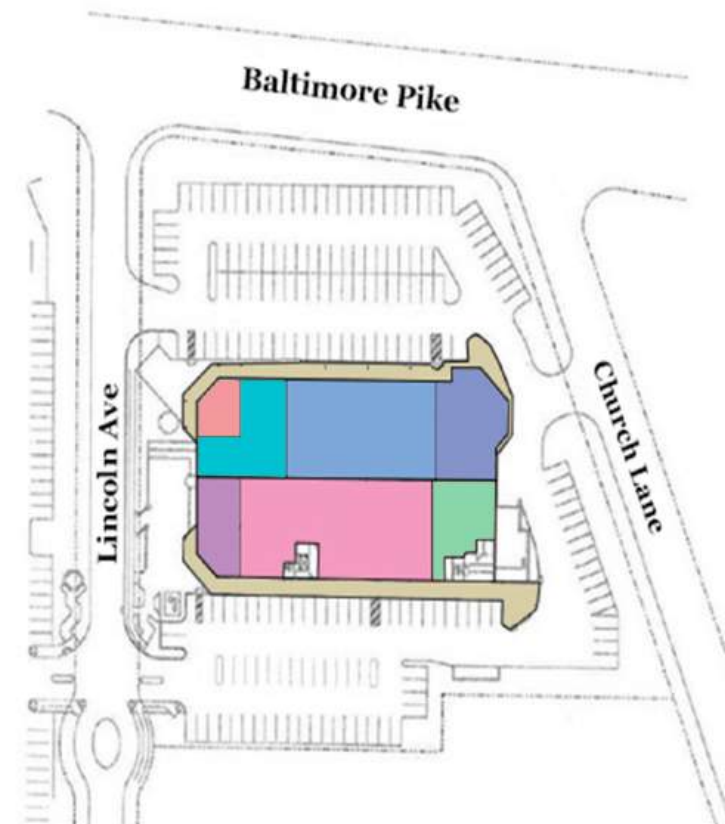

Springfield Square Central Shopping Center

965 Baltimore Pike, Springfield, PA 19064

**FRANKLIN MINT
FEDERAL CREDIT UNION**

**Pictures shown are for illustration purpose only.*

Advance Physical & Aquatic Therapy

- Heart of the “Golden Mile”
- 36,000 Vehicles Per Day
- 1 Mile from I-476

Join Our Family of Shopping Centers!

Springfield, PA

FedEx
FirstWatch THE DAYTIME CAFE
LONGHORN STEAKHOUSE
Olive Garden
NOTHING BUT CAKES®
CH Children's Hospital of Philadelphia®

Springfield Square South

RALLY HOUSE LOCAL STUFF
GIANT
Panera BREAD
SHAKE SHACK

Springfield Square North

Baltimore Pike

Main Line Health
five BELOW
Bertucci's
SKECHERS

Springfield Square Central

NATIONAL REALTY CORPORATION
EST. 1960

LA FITNESS
HOBBY LOBBY
TARGET
Chick-fil-A

The Shops at
Springfield Park

Building a Better Future in Delaware County, PA

• Since 1960 •

9 Mile Span