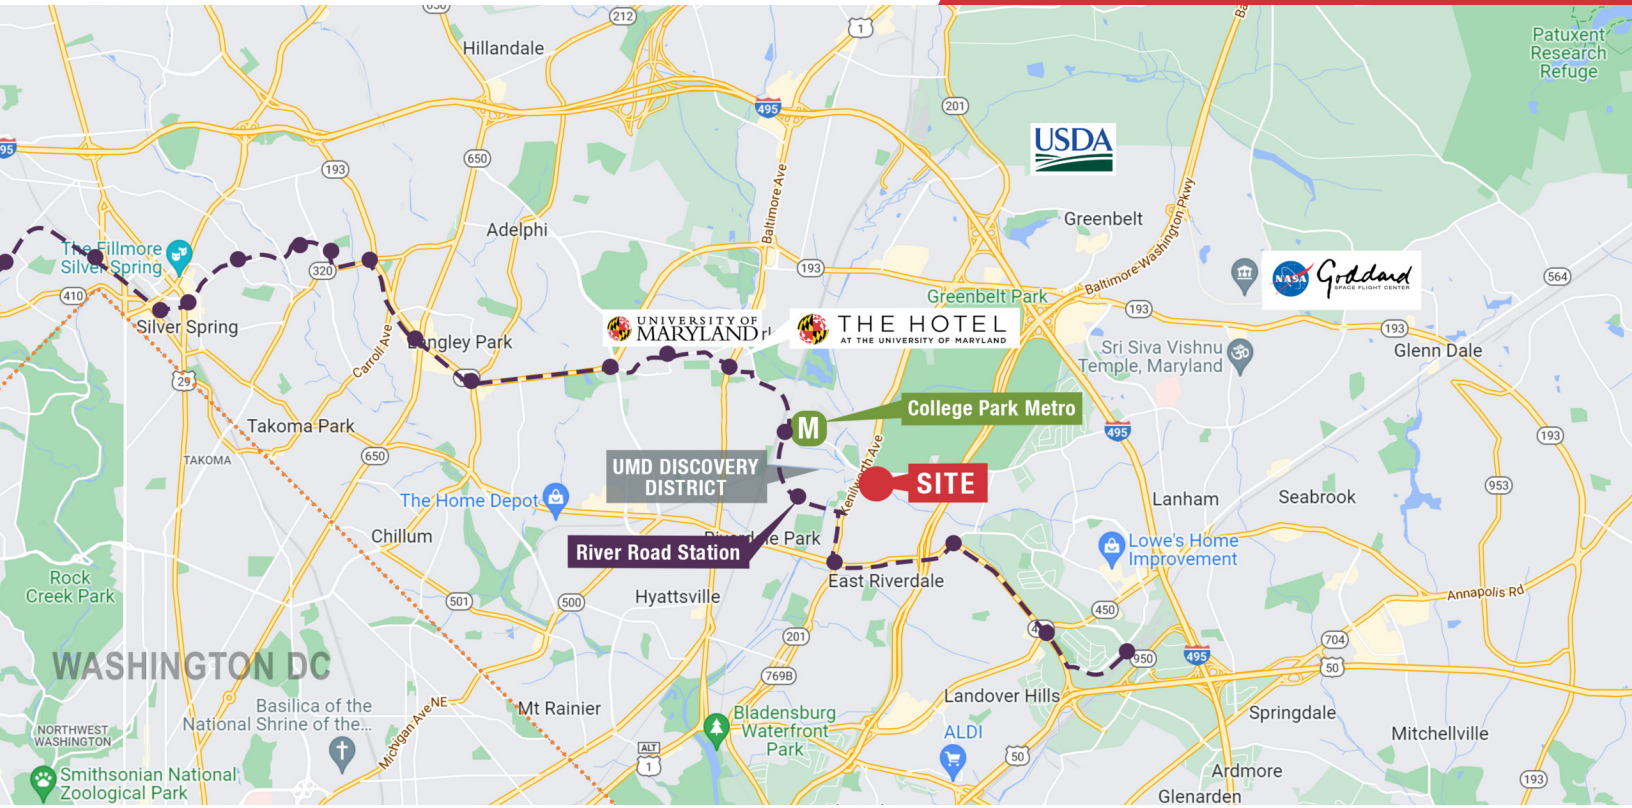

The information contained herein has been given to us by the owner of the property or other sources we deem reliable. We have no reason to doubt its accuracy, but we do not guarantee it. Floor plans, site plans and other graphic representations of this property have been reduced and reproduced, and are not necessarily to scale. All information should be verified prior to purchase or lease.

10100 Business Pkwy
Lanham, MD 20706
301 459 4400 tel
naimichael.com