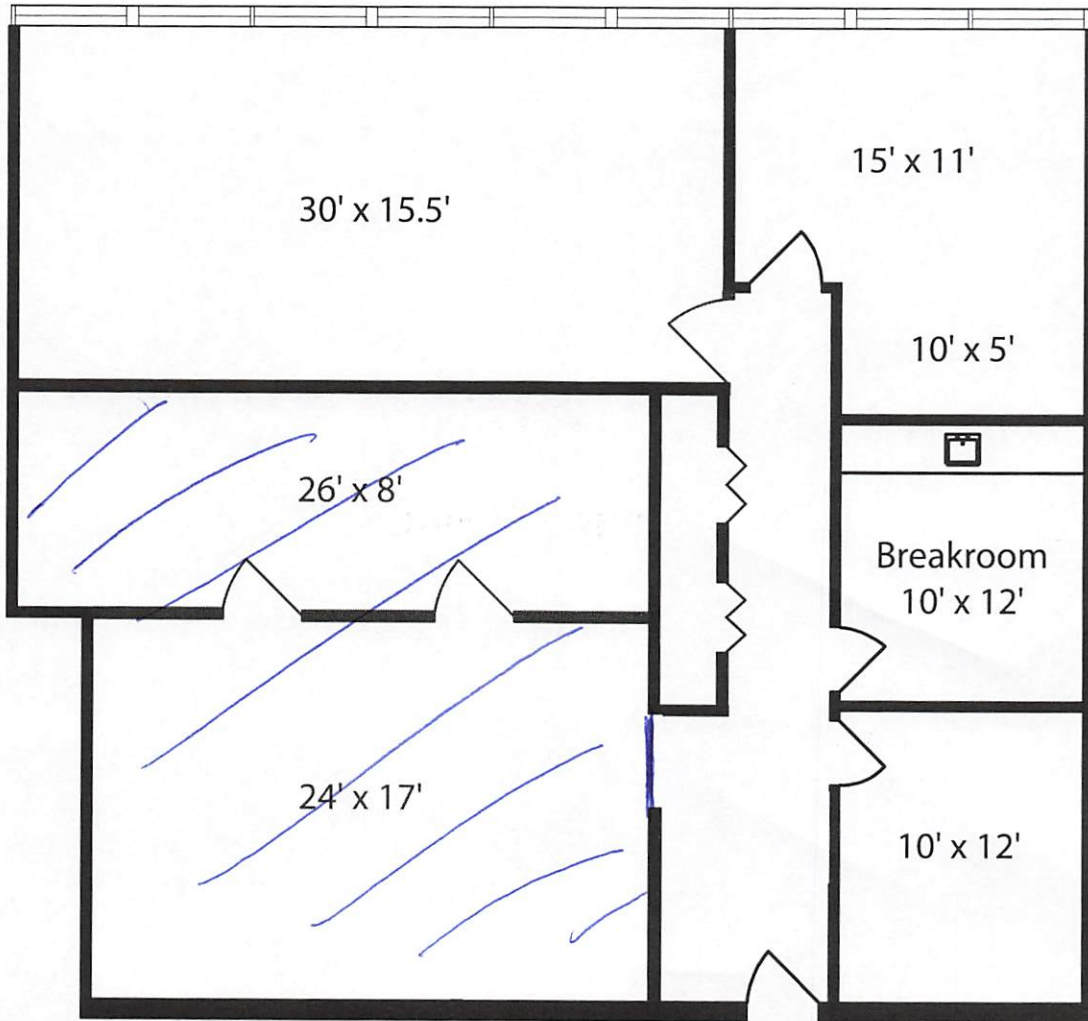

Suite ~~112~~ - ~~2,174~~ Sq. Ft.

113 1,415

* All measurements are approximate.

On-Site Leasing Office
2189 Cleveland Street, Suite 209
Clearwater, Florida 33765

For Additional Information
Please Call

727.202.9595