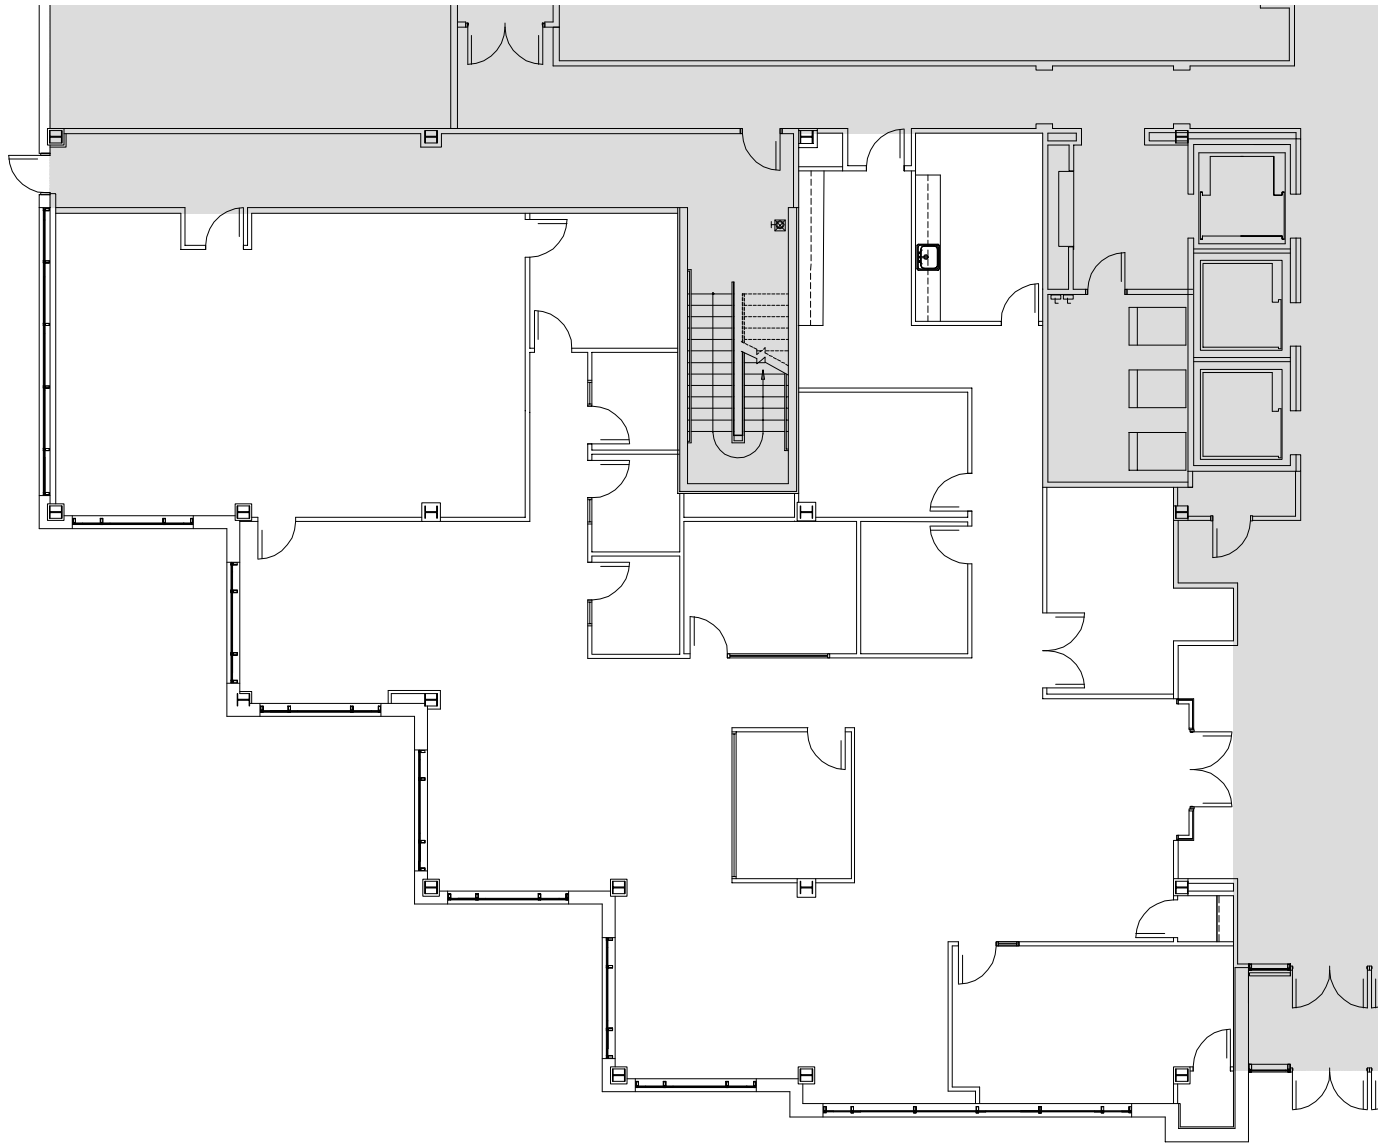

6750 Alexander Bell Drive
Columbia, MD 21046

Suite #125

5,587 RSF

6711 Columbia Gateway Drive
Columbia, MD 21046
443.285.5400 | copt.com

KEY PLAN