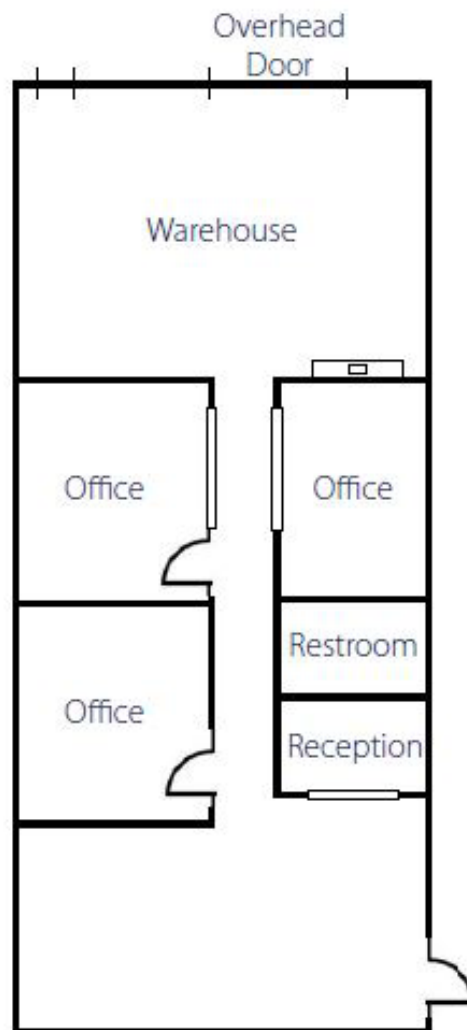

Floor Plans

Suite 2446 | 1,320 SF | Office / Warehouse

**For further
information**

Lisa Bailey, SIOR
Principal
+1 407 440 6645
lisa.bailey@avisonyoung.com

avisonyoung.com