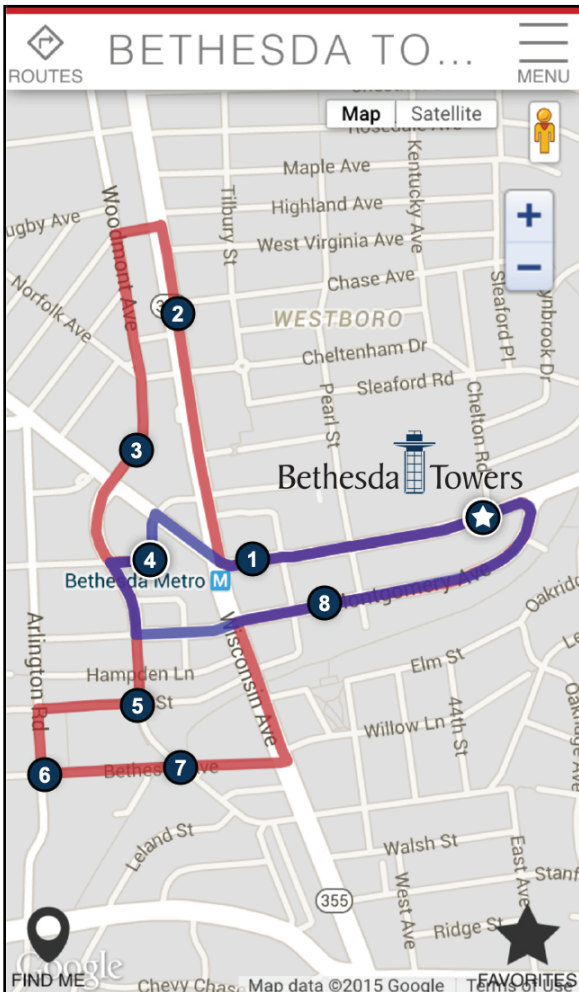

BETHESDA EXPRESS

BETHESDA TOWERS Courtesy Shuttle Bus

4330, 4340, & 4350 East-West Highway, Bethesda, Maryland 20814

Free shuttle service for all Tenants and Guests.

Equipped with Ride Systems tracking, giving you the real time location for the shuttle via computer or mobile app, no matter where you are.

Continuous loop during hours of operation.

New Hours of Operation:

7:00 AM - 9:00 AM and 4:00 PM - 6:00 PM

Constant trips to/from Metro

11:30 AM – 2:00 PM

Lunch route with pre-determined stops, continuous loop

Lunch Route Stops 11:30 – 2:00 PM

Metro/Woodmont Triangle/Bethesda Row

1. East West Highway and Wisconsin Avenue
2. Wisconsin Avenue (just before Fairmont Street)
3. Woodmont Avenue and Old Georgetown Road
4. Bethesda Metro
5. Woodmont and Elm Street
6. Arlington Road and Bethesda Avenue
7. Crosswalk (between Bethesda and Woodmont Avenues)
8. Wisconsin Avenue and Waverly Street