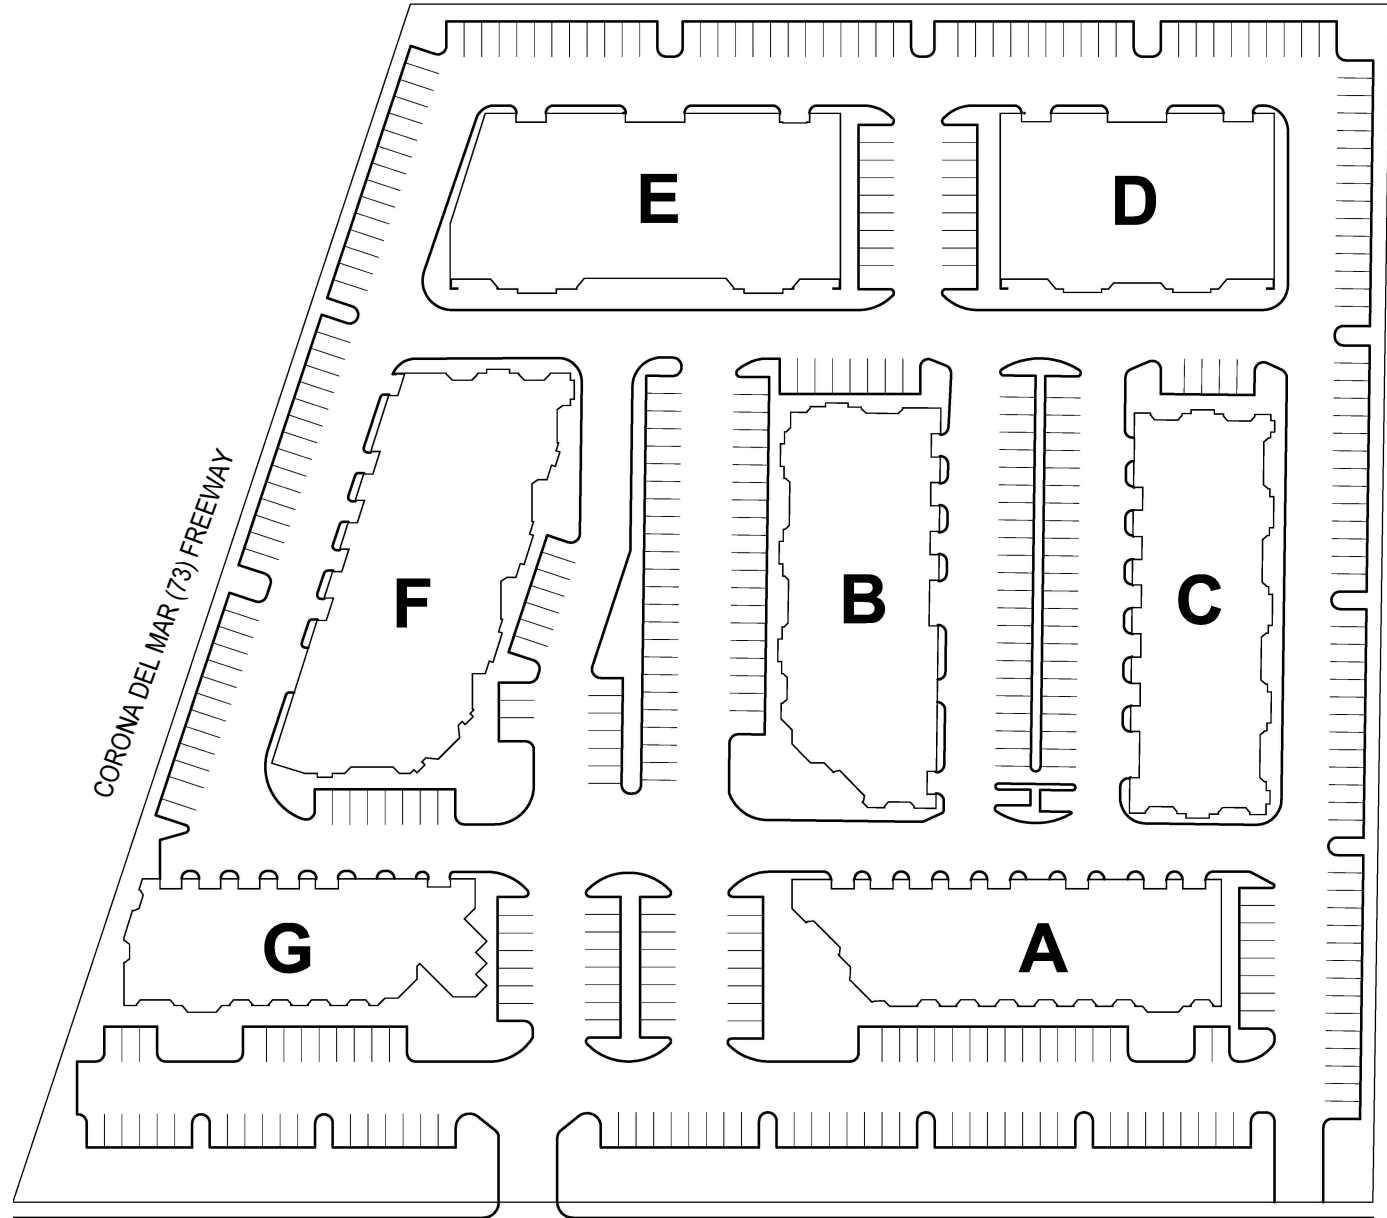

SITE PLAN

2915 Red Hill Ave., Costa Mesa, California

VICINITY MAP

RED HILL AVENUE