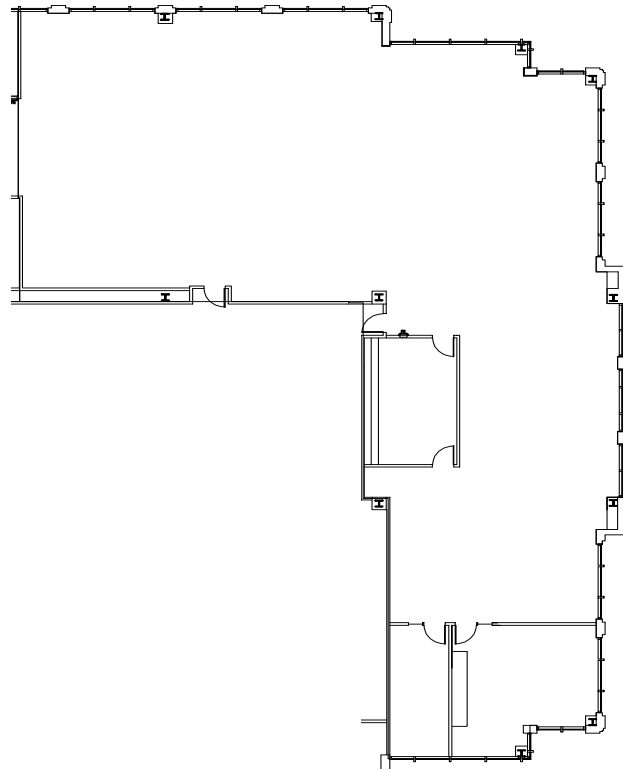

### HIDDEN RIVER III

14055 Riveredge Drive  
Tampa, FL 33637

**SUITE 360**  
6,901 SF