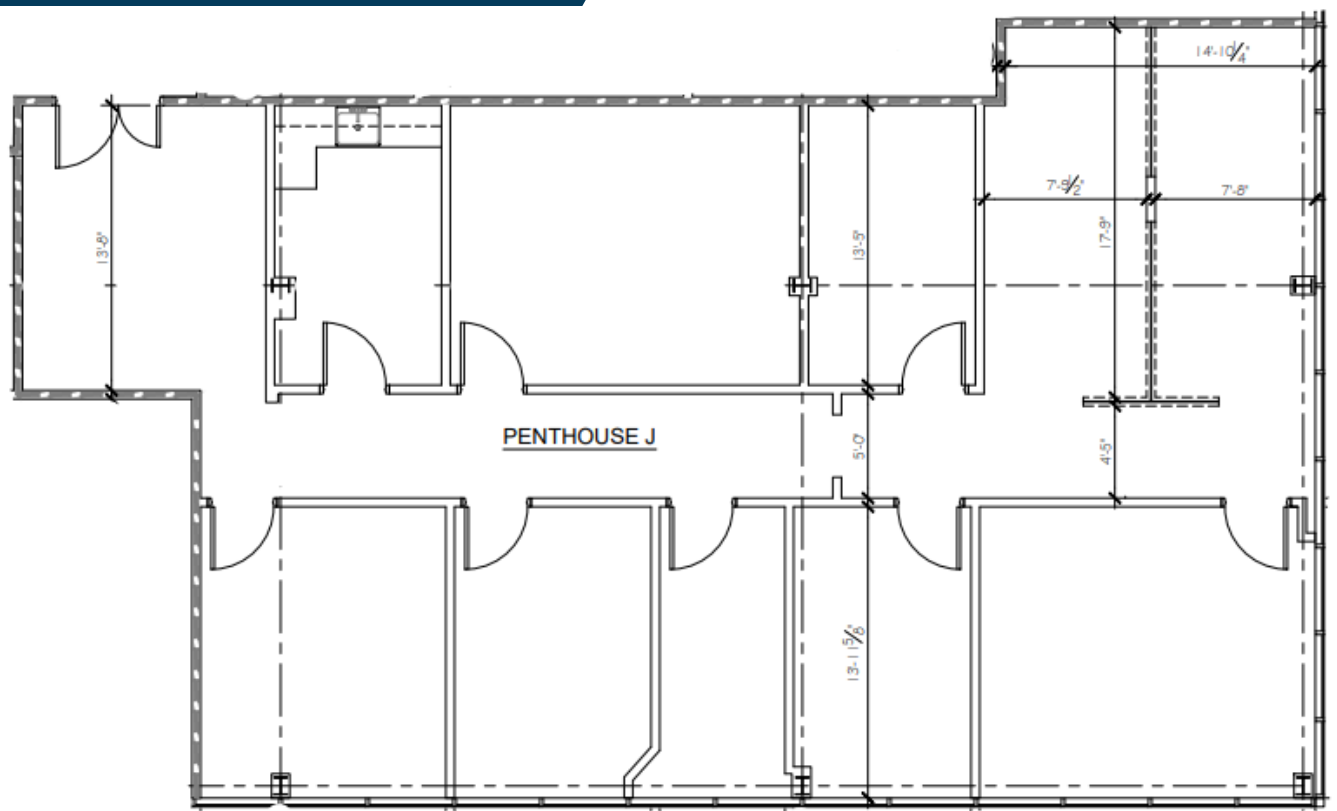

CORPORATE POINTE EAST

1191 E Newport Center Drive,
Deerfield Beach, FL 33442

Suite PH J
2,307 RSF

James Young, Lic. Real Estate Broker
P: (954) 570-8405
Email: Admin@zaymanagement.com

<https://zaymanagement.com/>