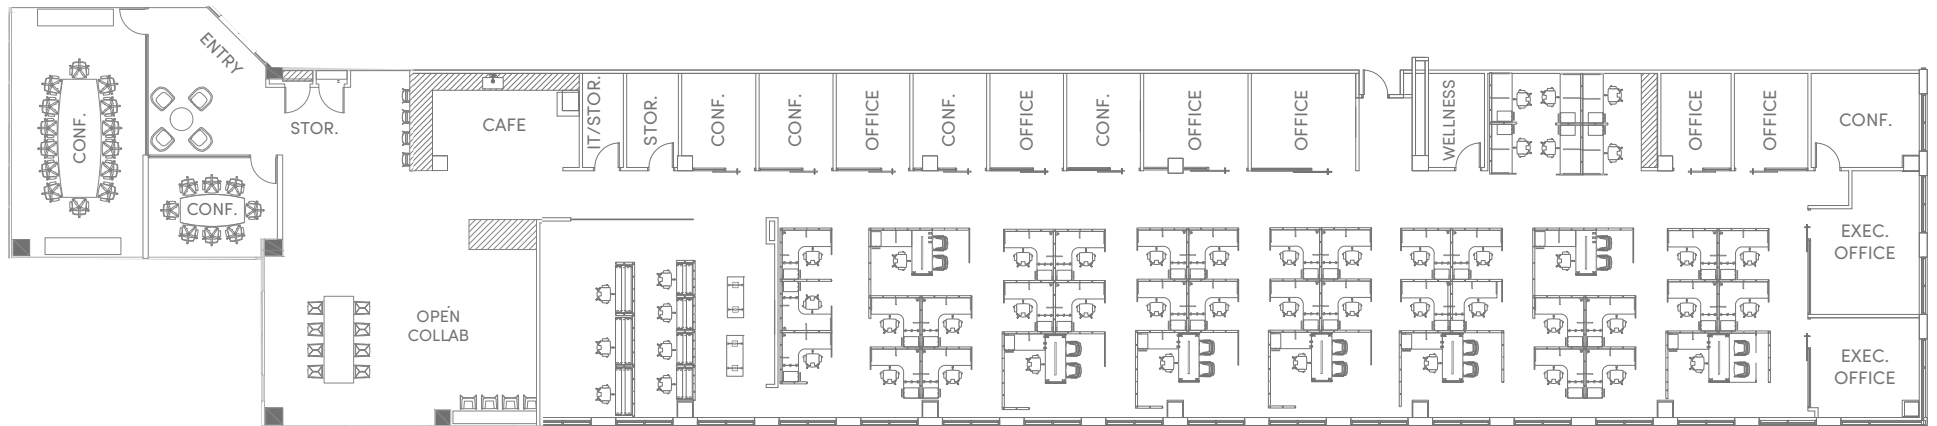

# Sixth Floor Plan

±11,883 SF

Term Through May 2030

1200 Crown Colony Drive  
QUINCY, MASSACHUSETTS

## PROPERTY HIGHLIGHTS

15

Executive Offices/  
Conference Rooms

45

Standard  
Workstations

13

Compact  
Workstations