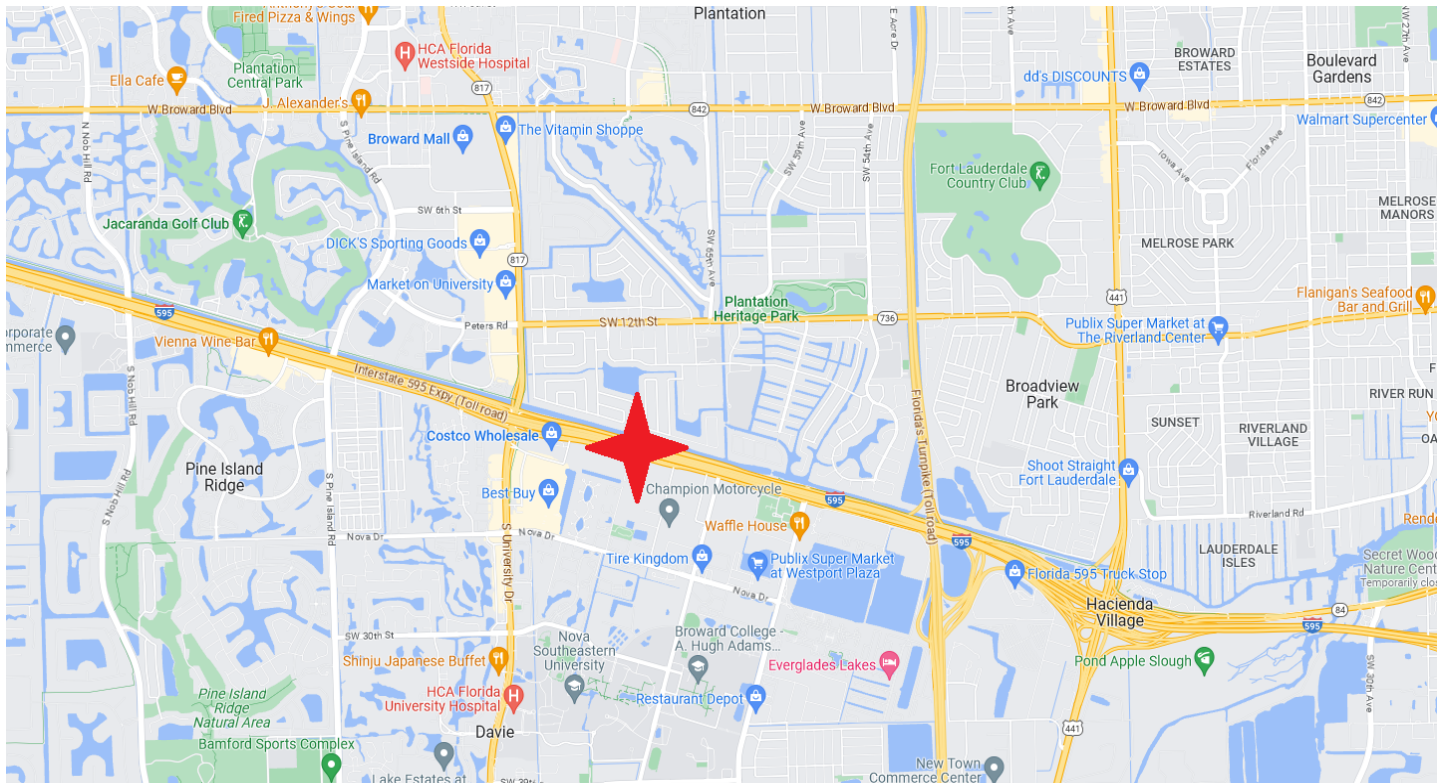

940 SF warehouse)

Frontage on State Road 84

For more information, or to schedule a tour, please contact:

Dominick Ficarra

(954) 478-3918 Cell

dominickf@montalbanoirealty.com

Circle Plaza Center

7080 West State Road 84, Suite 4, Davie, Florida