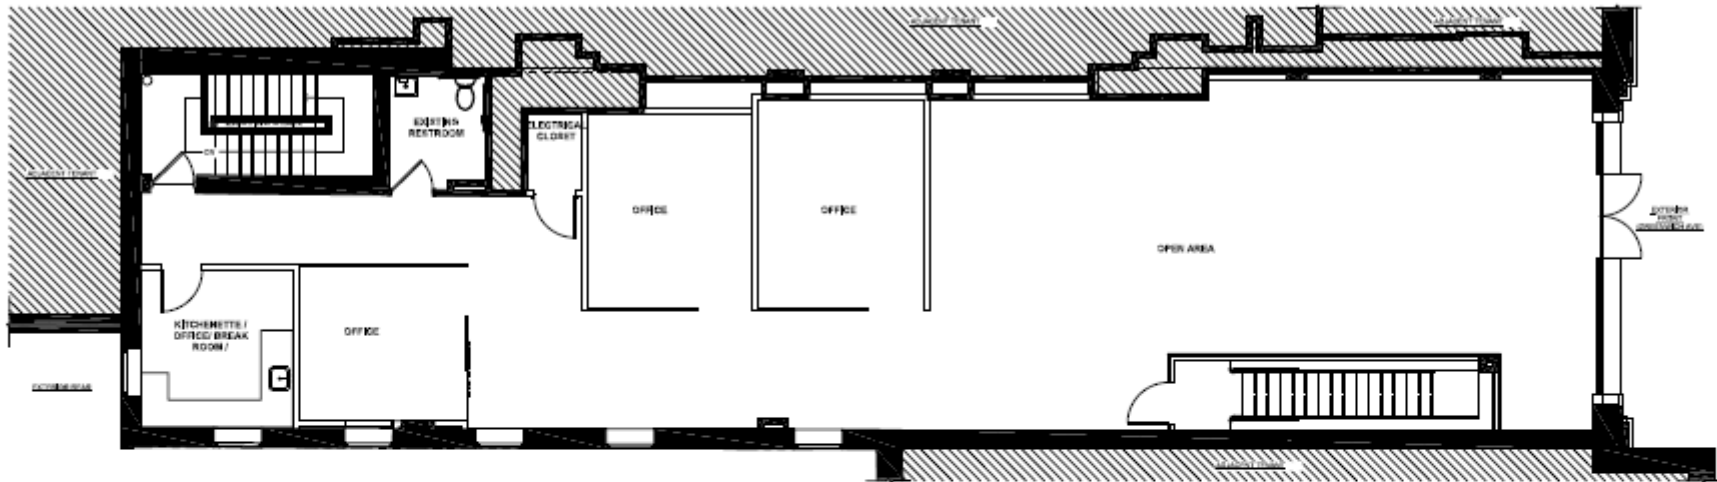

FLOOR PLAN

3,333 sq. ft (1ST Floor Main Level) – Customize Your Space

GPS GREENWICH
PREMIER
SERVICES
CHRISTIAN M. BILELLA | (D) 203.422.6700 X 103 | CBILELLA@GPSMG.COM

MAIN FLOOR LEVEL
240 GREENWICH AVENUE
GREENWICH CT

DATE: DECEMBER 4, 2025
SCALE: 1/2" = 1'-0"
TITLE: MARKETING PLAN MAIN LEVEL