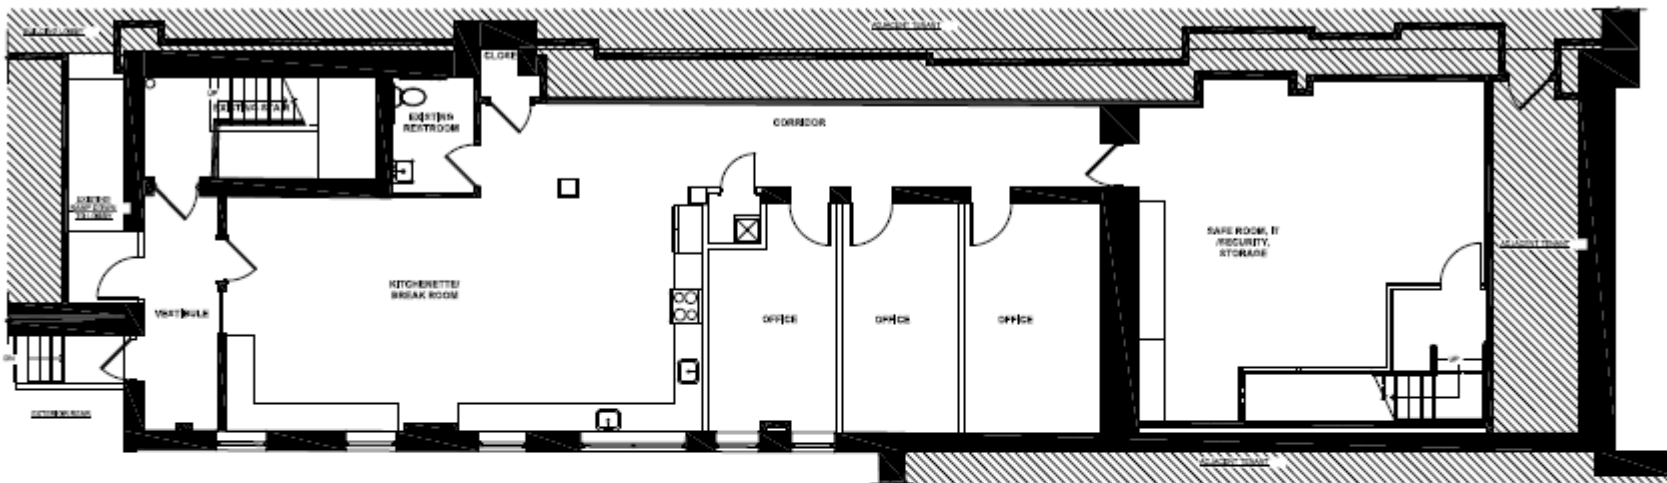

3,333 sq. ft (1ST Floor Main Level) – Customize Your Space

GPS GREENWICH
PREMIER
SERVICES
CHRISTIAN M. BILELLA | (D) 203.422.6700 X 103 | CBILELLA@GPSMG.COM

MAIN FLOOR LEVEL
240 GREENWICH AVENUE
GREENWICH CT

DATE: DECEMBER 4, 2025
SCALE: 1/2" = 1'-0"
TITLE: MARKETING PLAN MAIN LEVEL

FLOOR PLAN

2,800 sq. ft (Lower Level) – Customize Your Space

GPS GREENWICH
PREMIER
SERVICES
CHRISTIAN M. BILELLA | (D) 203.422.6700 X 103 | CBILELLA@GPSMGT.COM