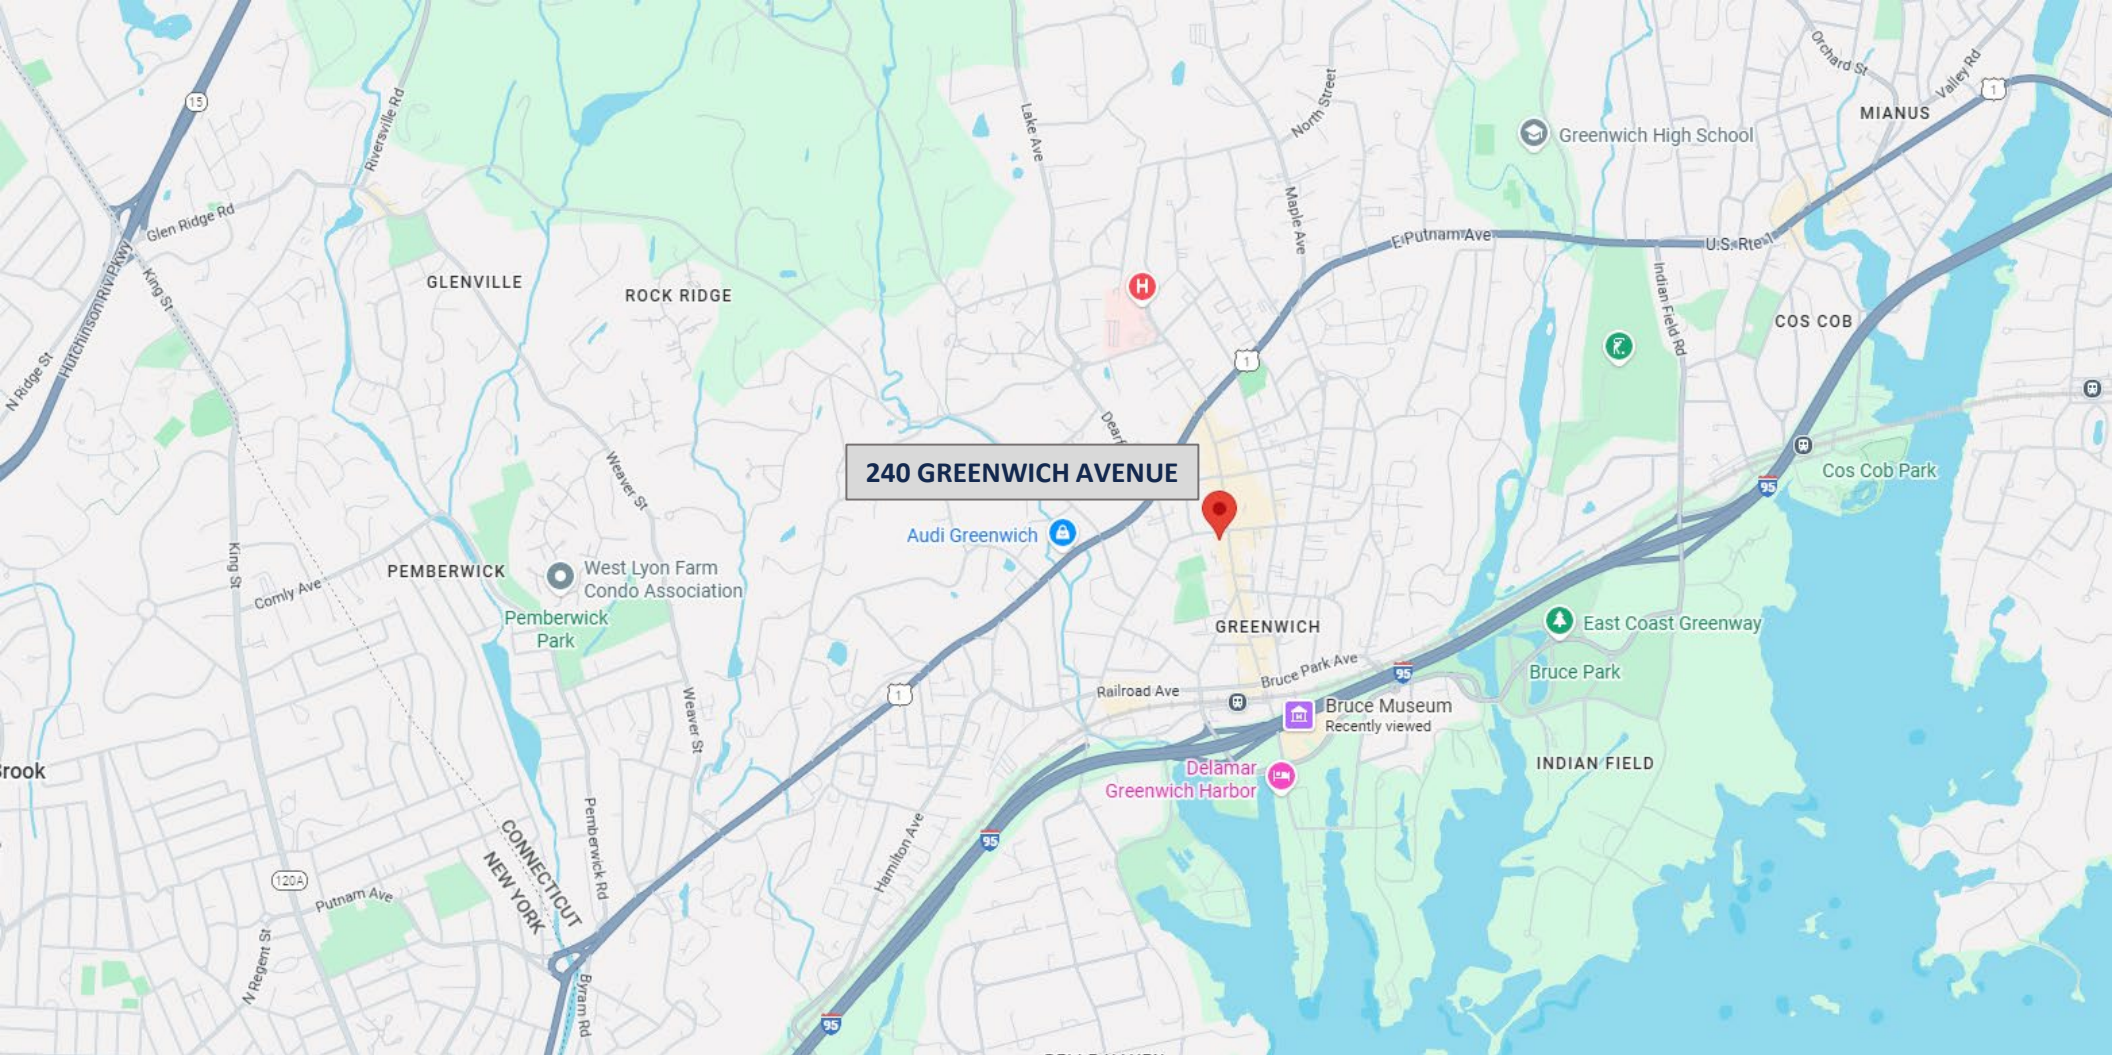

240

GREENWICH AVENUE

Greenwich • Connecticut

www.gpsmgt.com

Prime Greenwich Location for Lease | 6,133 sq. ft. available

GPS GREENWICH
PREMIER
SERVICES

DETAILS

Position your business in the heart of Greenwich on the renowned Greenwich Avenue shopping district. This retail space offers a canvas ready for your vision – ideal for retail.

- Prime Location: Highly visible site on Greenwich Avenue
- Ample On-Site Parking: Convenient and accessible for customers and staff
- Strong Area Demographics: Surrounded by luxury retailers, offices, and affluent residential neighborhoods
- Easy Access: Close proximity to I-95 and the Greenwich Metro-North station

GPS | 240 GREENWICH AVENUE • GREENWICH, CT

240 GREENWICH AVENUE

Stamford
18 min
White Plains
20 min
Manhattan
1 hour

HPN Airport
20 min
JFK Airport
1 hour
LGA Airport
50 min

Greenwich
5 min
Cos Cob
10 min
Riverside
13 min

Old Greenwich
15 min
125th Street · NYC
45 min
Grand Central
1 hour

240

GREENWICH AVENUE

Greenwich • Connecticut

www.gpsmgt.com

RETAIL LEASING CONTACT

Christian Bilella
cbilella@gpsmgt.com
203.422.6700 x103