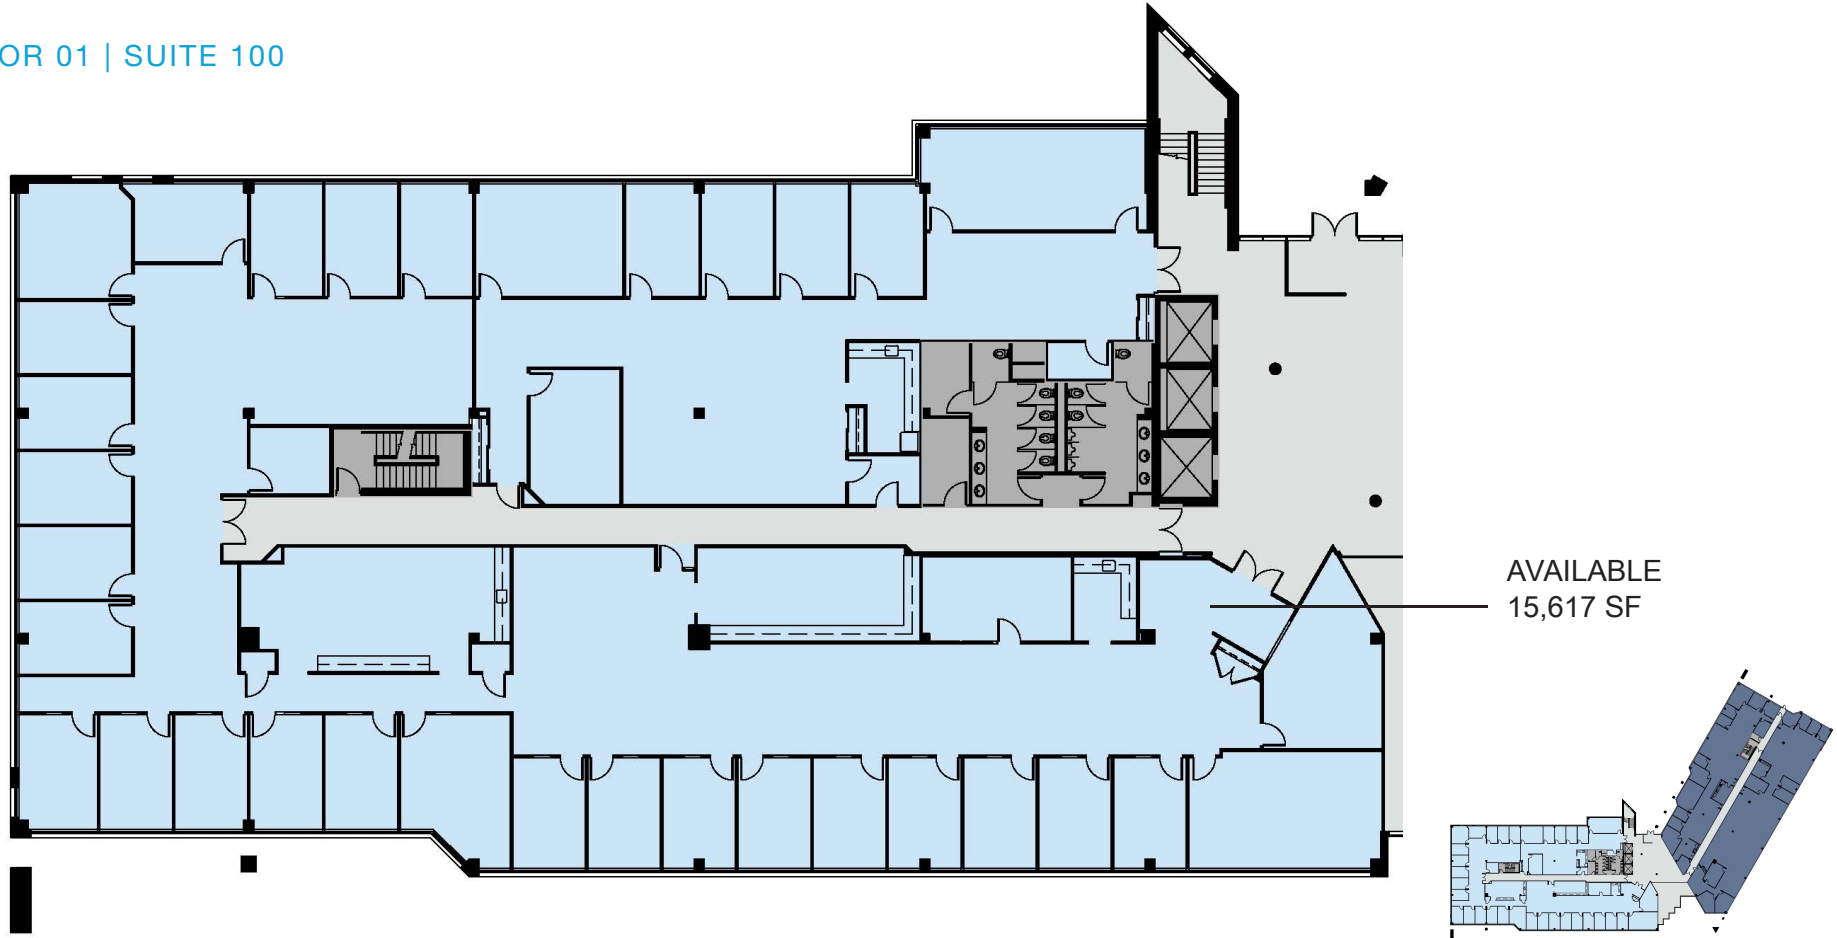

300 BERWYN PARK

801 Cassatt Road, Berwyn, PA 19312

FLOOR 01 | SUITE 100

KATHY SWEENEY-POGWIST

610-832-7743 | Kathy.Sweeney-Pogwist@bdnreit.com

SHANE MORRELL

610-832-5613 | Shane.Morrell@bdnreit.com

555 E. Lancaster Ave, Suite 110
Radnor, PA 19087

www.brandywinerealty.com