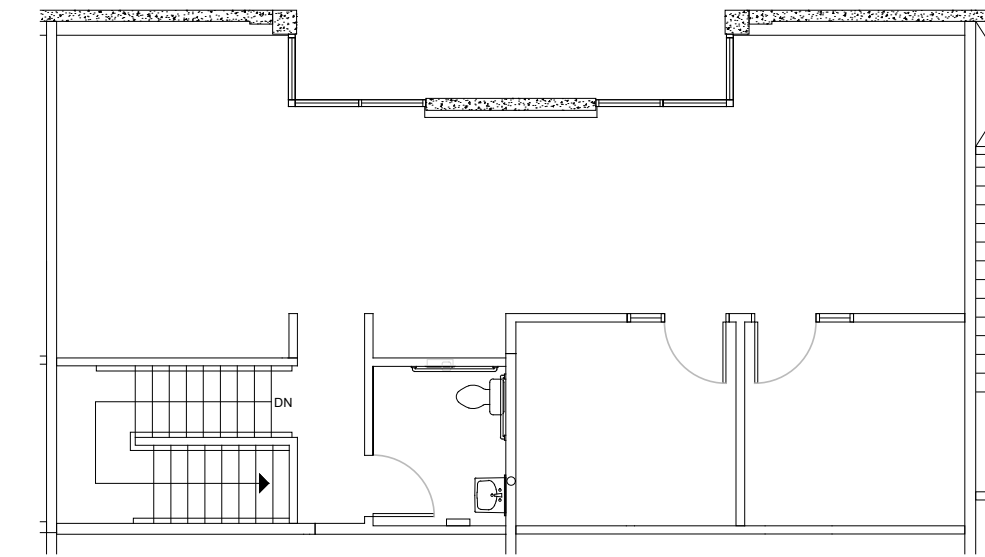

3,148 RSF

First Floor

Second Floor

* AMENITIES

THE PATIO. THE PULSE.

Everything at SOVA orbits The Patio.
Coffee to start the day. A gym to reset it.
Tacos when you've earned them. A brewery
when you really have.