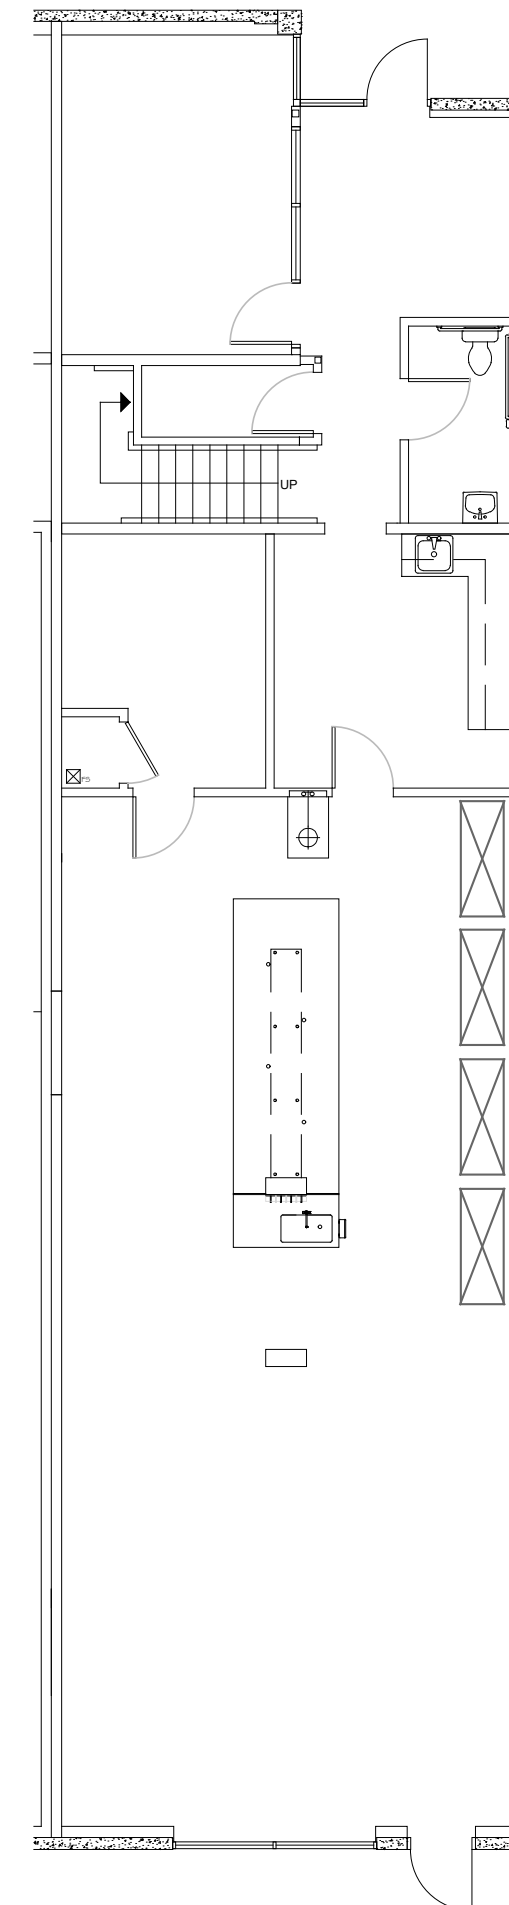

3,148 RSF

First Floor

Second Floor

* AMENITIES

THE PATIO. THE PULSE.

Everything at SOVA orbits The Patio.
Coffee to start the day. A gym to reset it.
Tacos when you've earned them. A brewery
when you really have.