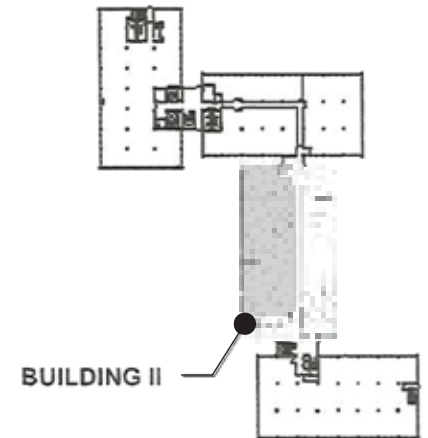

Building 1 | First Floor

The Crossings
11969-11975 Westline Industrial, St. Louis, MO 63146

AVAILABLE
Suite 1-200
14,024 SF

Building 1 | Second Floor

The Crossings
11969-11975 Westline Industrial, St. Louis, MO 63146

AVAILABLE
Suite 2-200
7,228 SF

Building 2 | Second Floor

The Crossings
11969-11975 Westline Industrial, St. Louis, MO 63146

AVAILABLE
Suite 4-200
12,445 SF

Building 4 | Second Floor

The Crossings
11969-11975 Westline Industrial, St. Louis, MO 63146