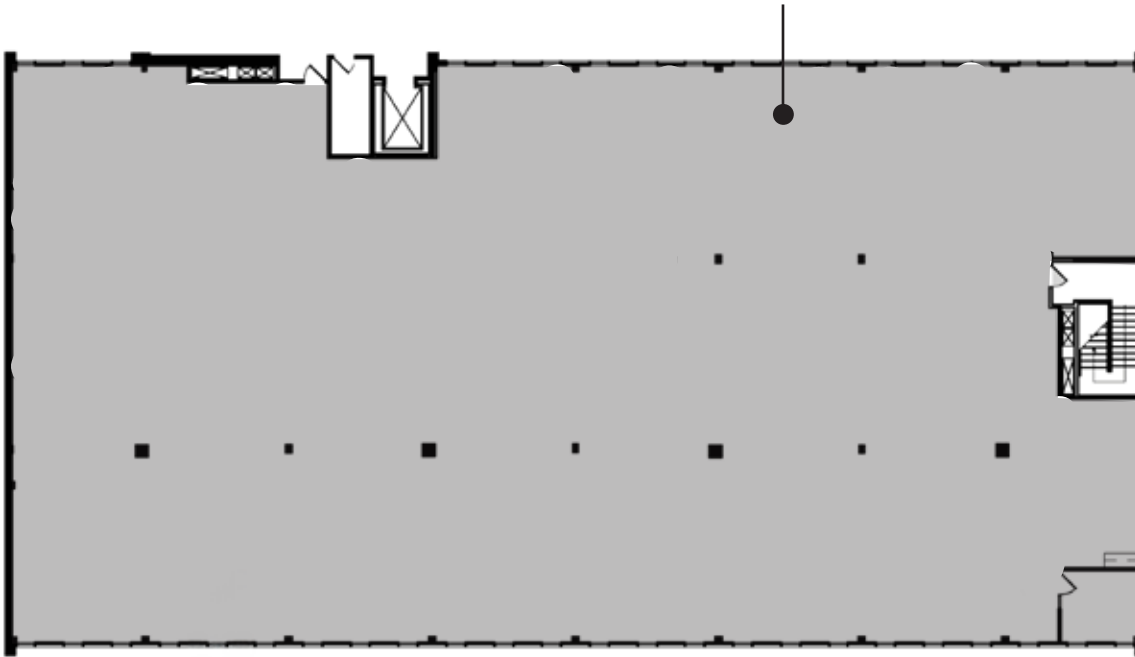

Building 1 | First Floor

The Crossings
11969-11975 Westline Industrial, St. Louis, MO 63146

AVAILABLE
Suite 1-200
14,024 SF

Building 1 | Second Floor

The Crossings
11969-11975 Westline Industrial, St. Louis, MO 63146

AVAILABLE
Suite 2-200
7,228 SF

Building 2 | Second Floor

The Crossings
11969-11975 Westline Industrial, St. Louis, MO 63146

AVAILABLE
Suite 4-200
12,445 SF

Building 4 | Second Floor

The Crossings
11969-11975 Westline Industrial, St. Louis, MO 63146