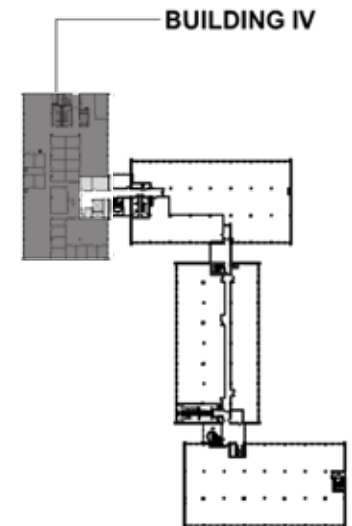

Building 1 | First Floor

The Crossings
11969-11975 Westline Industrial, St. Louis, MO 63146

AVAILABLE
Suite 1-200
14,024 SF

Building 1 | Second Floor

The Crossings
11969-11975 Westline Industrial, St. Louis, MO 63146

AVAILABLE
Suite 2-200
7,228 SF

Building 2 | Second Floor

The Crossings
11969-11975 Westline Industrial, St. Louis, MO 63146

AVAILABLE
Suite 4-200
12,445 SF

Building 4 | Second Floor

The Crossings
11969-11975 Westline Industrial, St. Louis, MO 63146